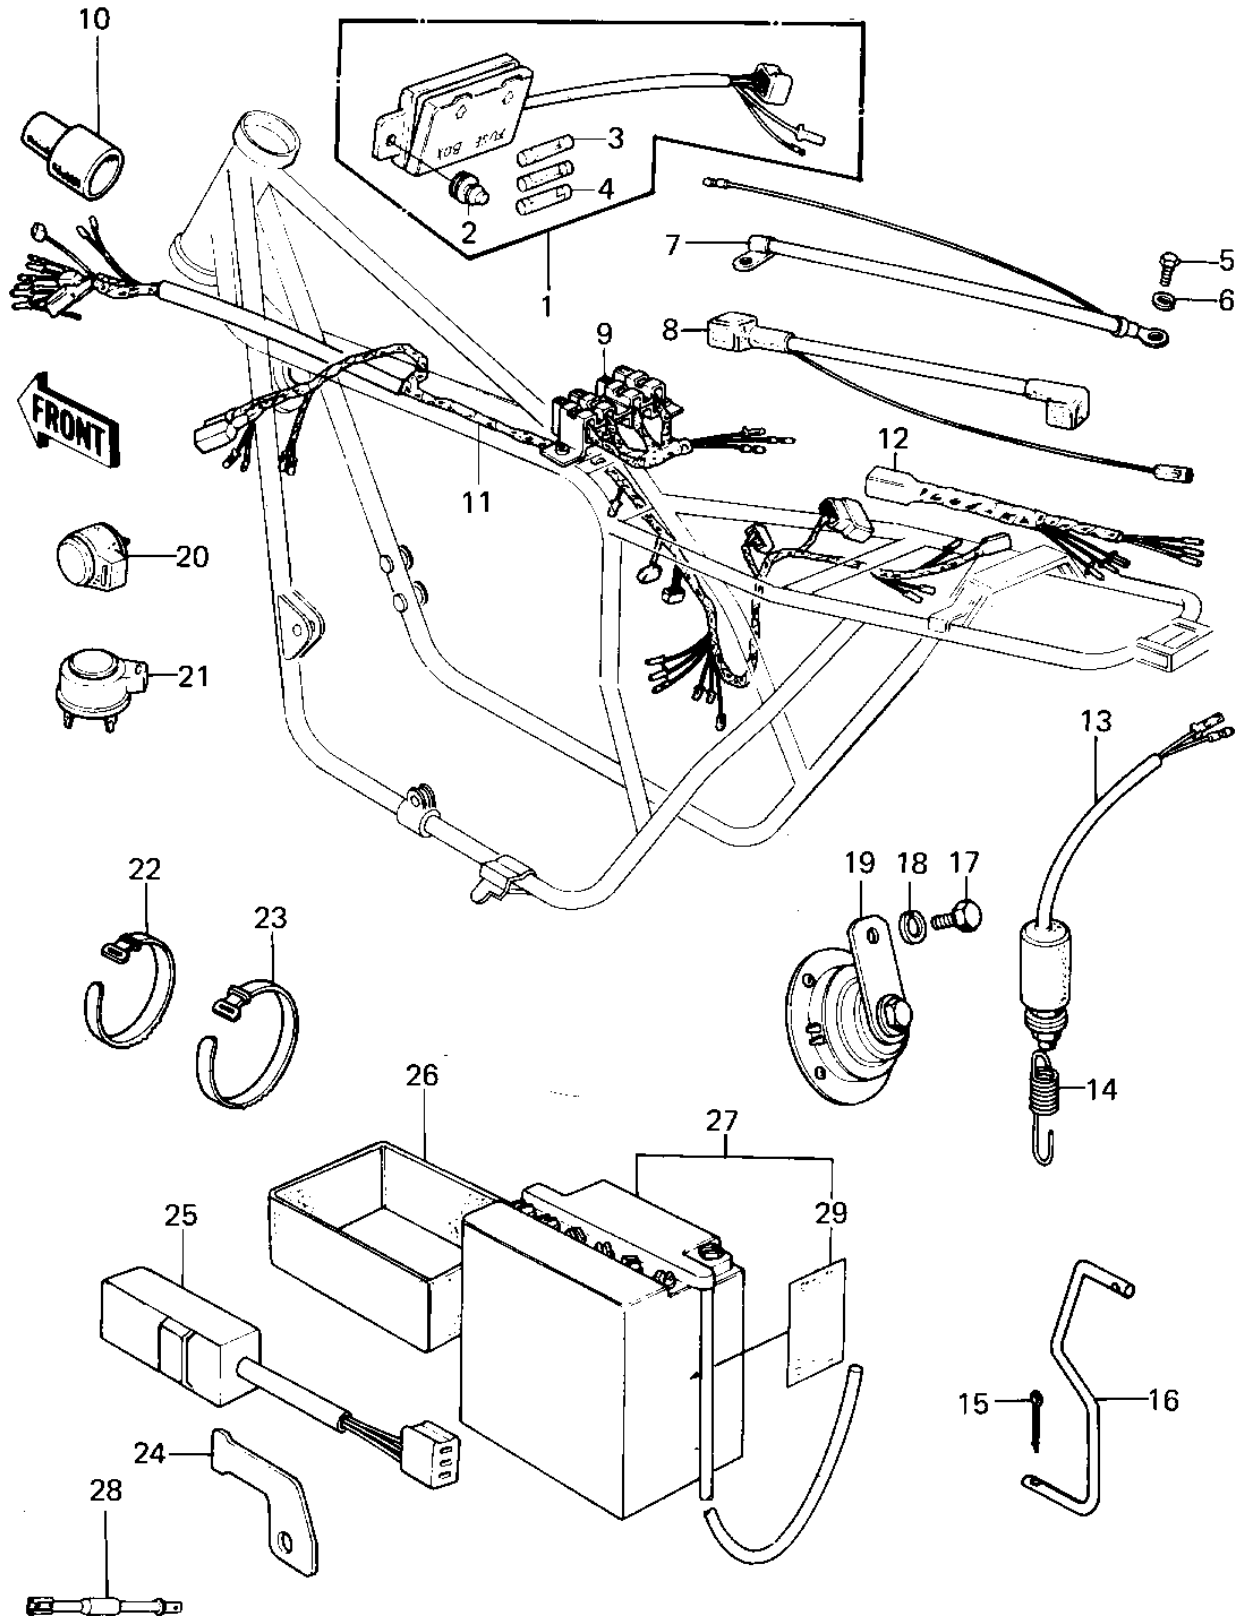

1978 KZ1000 PARTS DIAGRAM

CHASSIS ELECTRICAL EQUIPMENT ('77-'78 A1)

1978 KZ1000 PARTS LIST

CHASSIS ELECTRICAL EQUIPMENT ('77-'78 A1)

ITEM NAME	PART NUMBER	QUANTITY
FUSE ASSY (Ref # 1)	26004-035	1
DAMPER RUBBER,FUSE (Ref # 2)	92075-279	1
FUSE-20A (Ref # 3)	26006-005	3
FUSE 10A (Ref # 4)	26006-003	1
BOLT,HEX HEAD,6MM (Ref # 5)	92001-137	1
WASHER SPRING 6MM (Ref # 6)	461F0600	1
WIRE,BATTERY GROUND (Ref # 7)	26010-054	1
WIRE,STARTER LEAD (Ref # 8)	26010-053	1
WIRING HARNESS,CENTE (Ref # 9)	26002-057	1
COVER WIRING HARNESS (Ref # 10)	26009-003	1
WIRING HARNESS,MAIN (Ref # 11)	26001-145	1
WIRING HARNESS,MAIN (Ref # 11)	26001-1035	1
WIRING HARNESS,REAR (Ref # 12)	26002-031	1
SWITCH-BRAKE LAMP (Ref # 13)	27010-017	1
SPRING BRAKE LAMP SW (Ref # 14)	27011-009	1
PIN COTTER 1.6X10 (Ref # 15)	550D1610	1
HOOK,BRK LAMP SW SPR (Ref # 16)	27012-010	1
BOLT-SMALL-UPSET,8X1 (Ref # 17)	115G0816	1
WASHER SPRING 8MM (Ref # 18)	461F0800	1
HORN (Ref # 19)	27003-1006	1
HORN (Ref # 19)	27003-1006	1
RELAY-TURN SIGNAL (Ref # 20)	27002-011	1
RELAY,TURN SIGNAL (Ref # 21)	27002-016	1
BAND,SHORT (Ref # 22)	92072-030	2
BAND,SHORT (Ref # 22)	92072-030	1
BAND,WIRING HARNESS (Ref # 23)	92072-056	7
BAND,WIRING HARNESS (Ref # 23)	92072-056	8
BRACKET,OUTAGE SWITC (Ref # 24)	32060-014	1
SWITCH,OUTAGE,INDICT (Ref # 25)	28019-001	1

1978 KZ1000 PARTS LIST

CHASSIS ELECTRICAL EQUIPMENT ('77-'78 A1)

ITEM NAME	PART NUMBER	QUANTITY
CASE,BATTERY (Ref # 26)	32099-015	1
YUA BAT YB14L-A2 (Ref # 27)	26012-1008	1
YUA BAT YB14L-A2 (Ref # 27)	26012-1008	1
REGULATOR (Ref # 28)	21066-026	1
LABEL-WARNING,BATTER (Ref # 29)	56040-1036	1