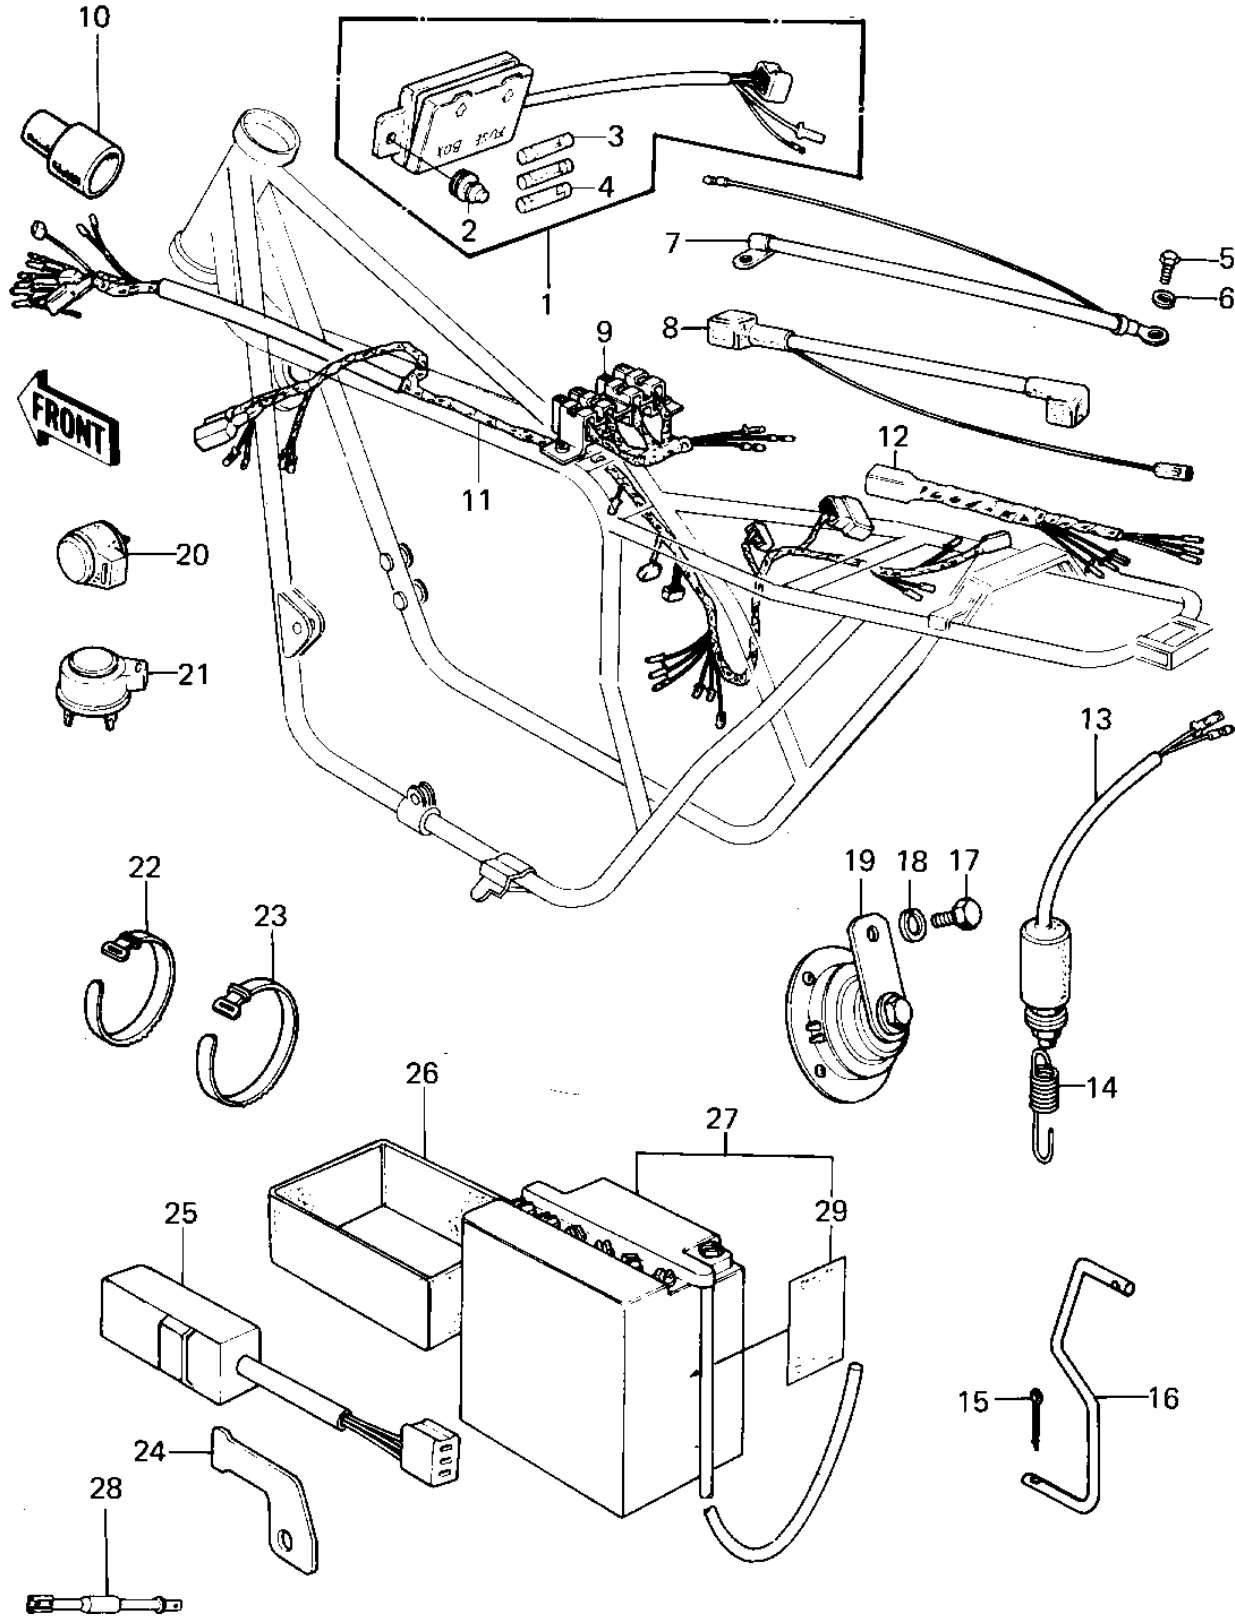

1978 KZ1000 PARTS DIAGRAM

CHASSIS ELECTRICAL EQUIPMENT ('77-'78 A1)

1978 KZ1000 PARTS LIST

CHASSIS ELECTRICAL EQUIPMENT ('77-'78 A1)

ITEM NAME	PART NUMBER	QUANTITY
FUSE ASSY (Ref # 1)	26004-035	1
DAMPER RUBBER,FUSE (Ref # 2)	92075-279	1
FUSE-20A (Ref # 3)	26006-005	3
FUSE 10A (Ref # 4)	26006-003	1
BOLT,HEX HEAD,6MM (Ref # 5)	92001-137	1
WASHER SPRING 6MM (Ref # 6)	461F0600	1
WIRE,BATTERY GROUND (Ref # 7)	26010-054	1
WIRE,STARTER LEAD (Ref # 8)	26010-053	1
WIRING HARNESS,CENTE (Ref # 9)	26002-057	1
COVER WIRING HARNESS (Ref # 10)	26009-003	1
WIRING HARNESS,MAIN (Ref # 11)	26001-145	1
WIRING HARNESS,MAIN (Ref # 11)	26001-1035	1
WIRING HARNESS,REAR (Ref # 12)	26002-031	1
SWITCH-BRAKE LAMP (Ref # 13)	27010-017	1
SPRING BRAKE LAMP SW (Ref # 14)	27011-009	1
PIN COTTER 1.6X10 (Ref # 15)	550D1610	1
HOOK,BRK LAMP SW SPR (Ref # 16)	27012-010	1
BOLT-SMALL-UPSET,8X1 (Ref # 17)	115G0816	1
WASHER SPRING 8MM (Ref # 18)	461F0800	1
HORN (Ref # 19)	27003-1006	1
HORN (Ref # 19)	27003-1006	1
RELAY-TURN SIGNAL (Ref # 20)	27002-011	1
RELAY,TURN SIGNAL (Ref # 21)	27002-016	1
BAND,SHORT (Ref # 22)	92072-030	2
BAND,SHORT (Ref # 22)	92072-030	1
BAND,WIRING HARNESS (Ref # 23)	92072-056	7
BAND,WIRING HARNESS (Ref # 23)	92072-056	8
BRACKET,OUTAGE SWITC (Ref # 24)	32060-014	1
SWITCH,OUTAGE,INDICT (Ref # 25)	28019-001	1

1978 KZ1000 PARTS LIST

CHASSIS ELECTRICAL EQUIPMENT ('77-'78 A1)

ITEM NAME	PART NUMBER	QUANTITY
CASE,BATTERY (Ref # 26)	32099-015	1
YUA BAT YB14L-A2 (Ref # 27)	26012-1008	1
YUA BAT YB14L-A2 (Ref # 27)	26012-1008	1
REGULATOR (Ref # 28)	21066-026	1
LABEL-WARNING,BATTER (Ref # 29)	56040-1036	1