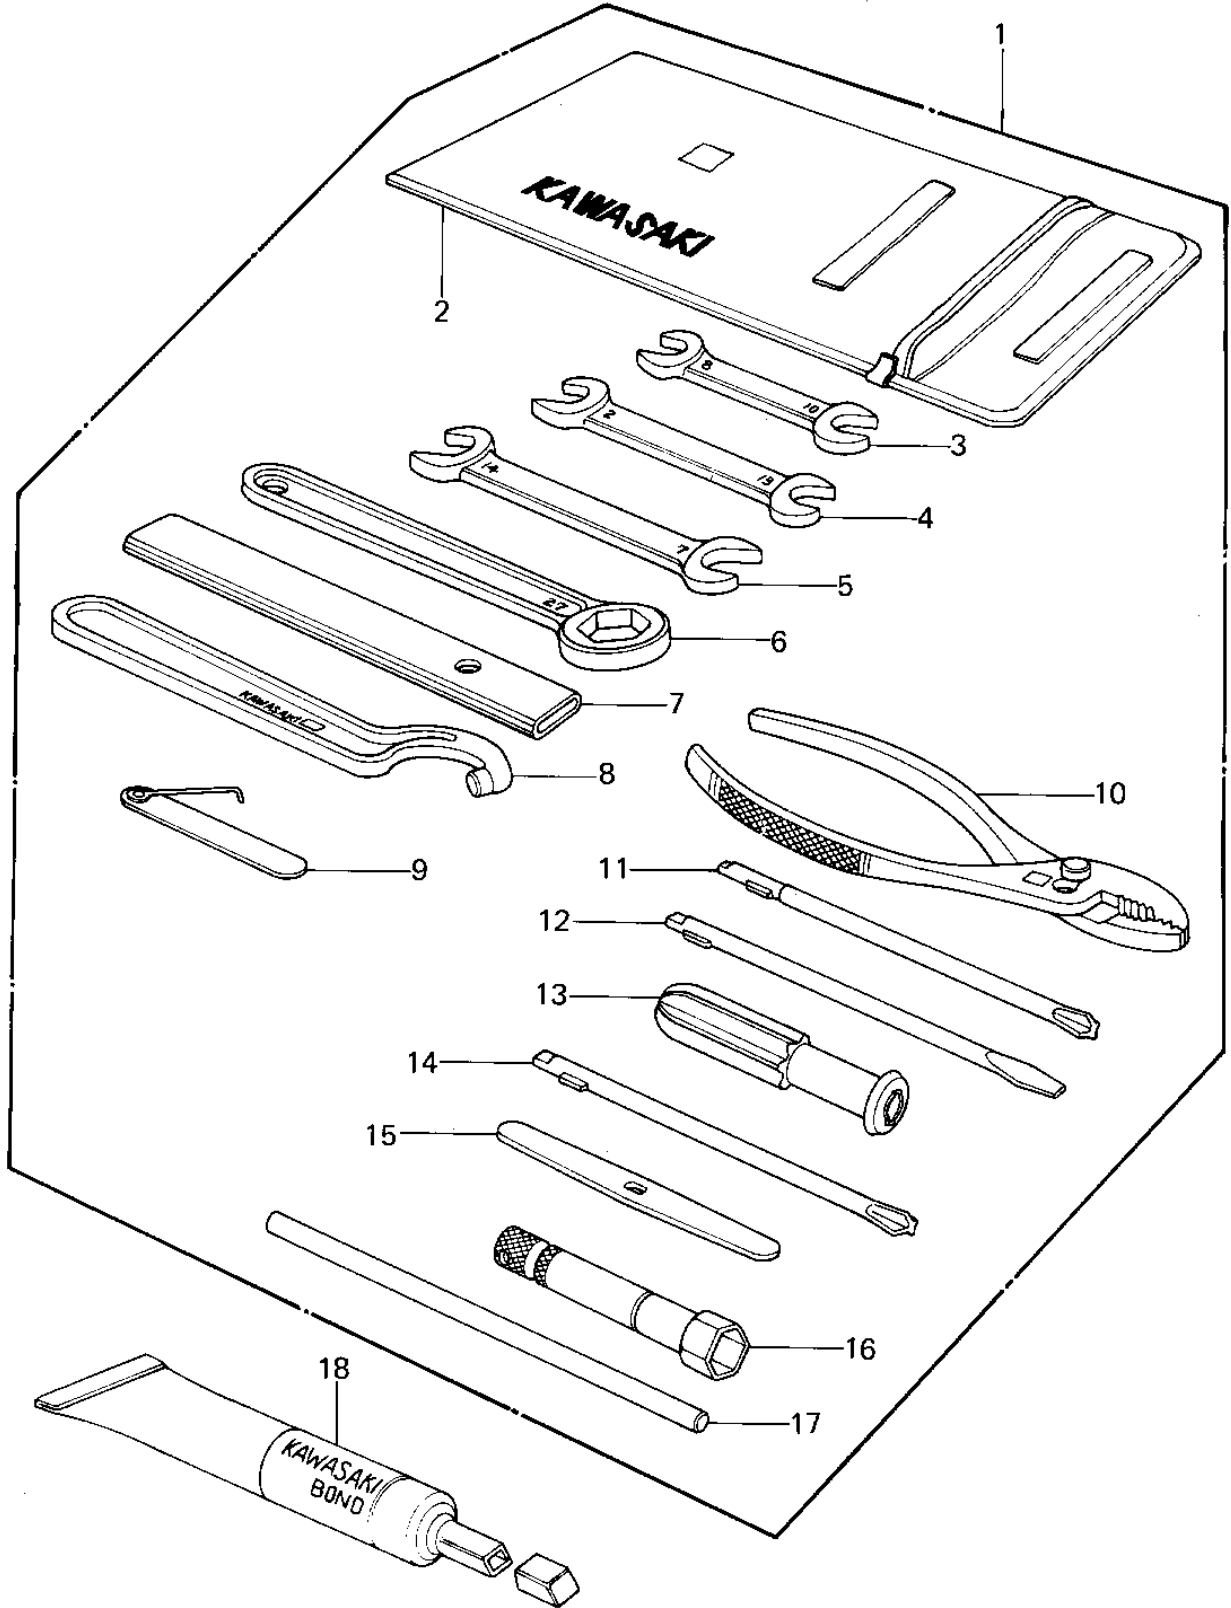

1977 KZ1000 PARTS DIAGRAM

OWNER TOOLS ('77-'78 A1/A2/A2A)

1977 KZ1000 PARTS LIST

OWNER TOOLS ('77-'78 A1/A2/A2A)

ITEM NAME	PART NUMBER	QUANTITY
TOOL KIT (Ref # 1)	56007-049	1
BAG,TOOL (Ref # 2)	56008-006	1
WRENCH,OPEN,8X10 (Ref # 3)	92126-001	1
WRENCH,OPEN END,12X1 (Ref # 4)	92126-002	1
TOOL-WRENCH,OPEN END (Ref # 5)	92110-1153	1
TOOL-WRENCH,BOX END, (Ref # 6)	92110-1147	1
TOOL-WRENCH,BOX END,2 (Ref # 7)	92111-004	1
92110-1035 (Canada) (Ref # 8)	92108-007	1
GAUGE,THICKENSS (Ref # 9)	92128-001	1
PLIERS,160MM (Ref # 10)	92112-003	1
TOOL-DRIVER (Ref # 11)	92107-1052	1
92107-1052 (Canada) (Ref # 12)	92107-007	1
92106-1001 (Canada) (Ref # 13)	92106-004	1
92107-1002 (Canada) (Ref # 14)	92107-008	1
LEVER,SCREW DRIVER (Ref # 15)	92111-006	1
WRENCH,SPARK PLUG (Ref # 16)	92108-008	1
BAR,SPARK PLUG WRENC (Ref # 17)	92111-005	1
LIQUID GASKET (Ref # 18)	92104-002	(1