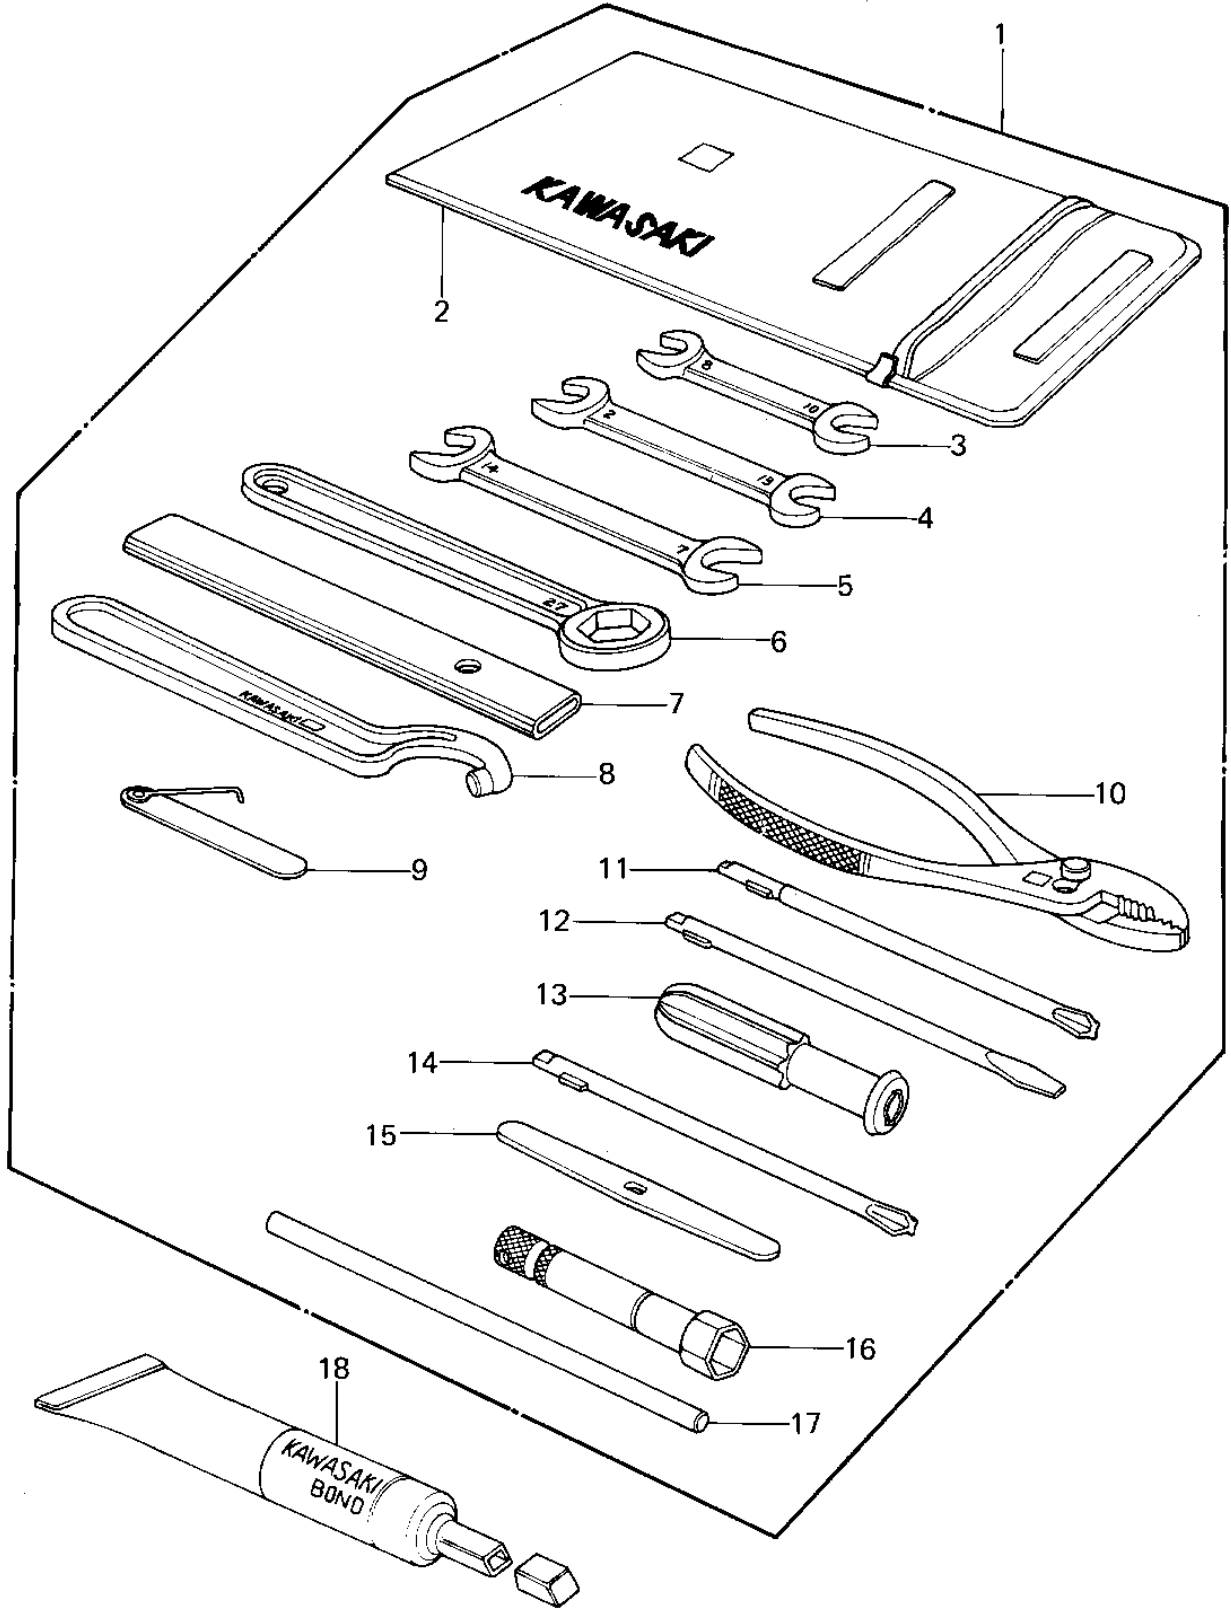

# 1978 KZ1000 PARTS DIAGRAM

OWNER TOOLS ('77-'78 A1/A2/A2A)

# 1978 KZ1000 PARTS LIST

## OWNER TOOLS ('77-'78 A1/A2/A2A)

ITEM NAME	PART NUMBER	QUANTITY
TOOL KIT (Ref # 1)	56007-049	1
BAG,TOOL (Ref # 2)	56008-006	1
WRENCH,OPEN,8X10 (Ref # 3)	92126-001	1
WRENCH,OPEN END,12X1 (Ref # 4)	92126-002	1
TOOL-WRENCH,OPEN END (Ref # 5)	92110-1153	1
TOOL-WRENCH,BOX END, (Ref # 6)	92110-1147	1
TOOL-WRENCH,BOX END,2 (Ref # 7)	92111-004	1
92110-1035 (Canada) (Ref # 8)	92108-007	1
GAUGE,THICKENSS (Ref # 9)	92128-001	1
PLIERS,160MM (Ref # 10)	92112-003	1
TOOL-DRIVER (Ref # 11)	92107-1052	1
92107-1052 (Canada) (Ref # 12)	92107-007	1
92106-1001 (Canada) (Ref # 13)	92106-004	1
92107-1002 (Canada) (Ref # 14)	92107-008	1
LEVER,SCREW DRIVER (Ref # 15)	92111-006	1
WRENCH,SPARK PLUG (Ref # 16)	92108-008	1
BAR,SPARK PLUG WRENC (Ref # 17)	92111-005	1
LIQUID GASKET (Ref # 18)	92104-002	(1