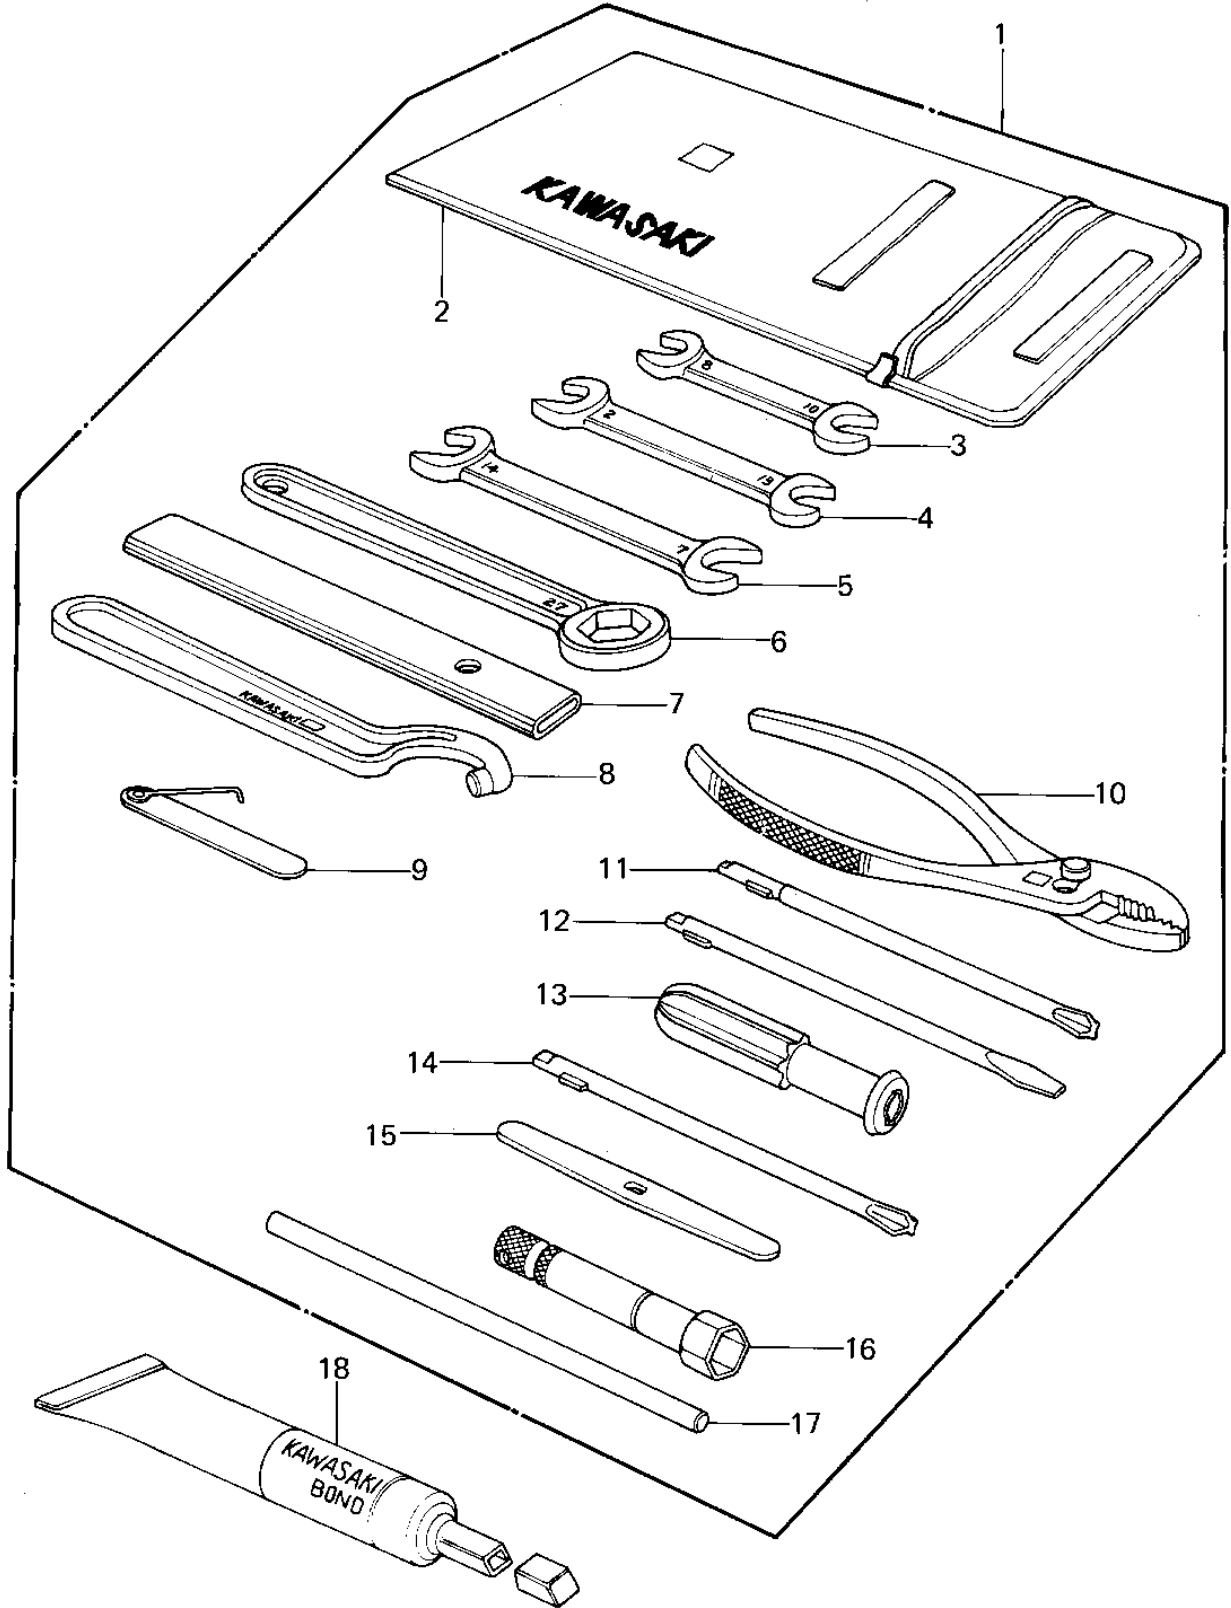

1978 KZ1000 PARTS DIAGRAM

OWNER TOOLS ('77-'78 A1/A2/A2A)

1978 KZ1000 PARTS LIST

OWNER TOOLS ('77-'78 A1/A2/A2A)

ITEM NAME	PART NUMBER	QUANTITY
TOOL KIT (Ref # 1)	56007-049	1
BAG,TOOL (Ref # 2)	56008-006	1
WRENCH,OPEN,8X10 (Ref # 3)	92126-001	1
WRENCH,OPEN END,12X1 (Ref # 4)	92126-002	1
TOOL-WRENCH,OPEN END (Ref # 5)	92110-1153	1
TOOL-WRENCH,BOX END, (Ref # 6)	92110-1147	1
TOOL-WRENCH,BOX END,2 (Ref # 7)	92111-004	1
92110-1035 (Canada) (Ref # 8)	92108-007	1
GAUGE,THICKENSS (Ref # 9)	92128-001	1
PLIERS,160MM (Ref # 10)	92112-003	1
TOOL-DRIVER (Ref # 11)	92107-1052	1
92107-1052 (Canada) (Ref # 12)	92107-007	1
92106-1001 (Canada) (Ref # 13)	92106-004	1
92107-1002 (Canada) (Ref # 14)	92107-008	1
LEVER,SCREW DRIVER (Ref # 15)	92111-006	1
WRENCH,SPARK PLUG (Ref # 16)	92108-008	1
BAR,SPARK PLUG WRENC (Ref # 17)	92111-005	1
LIQUID GASKET (Ref # 18)	92104-002	(1