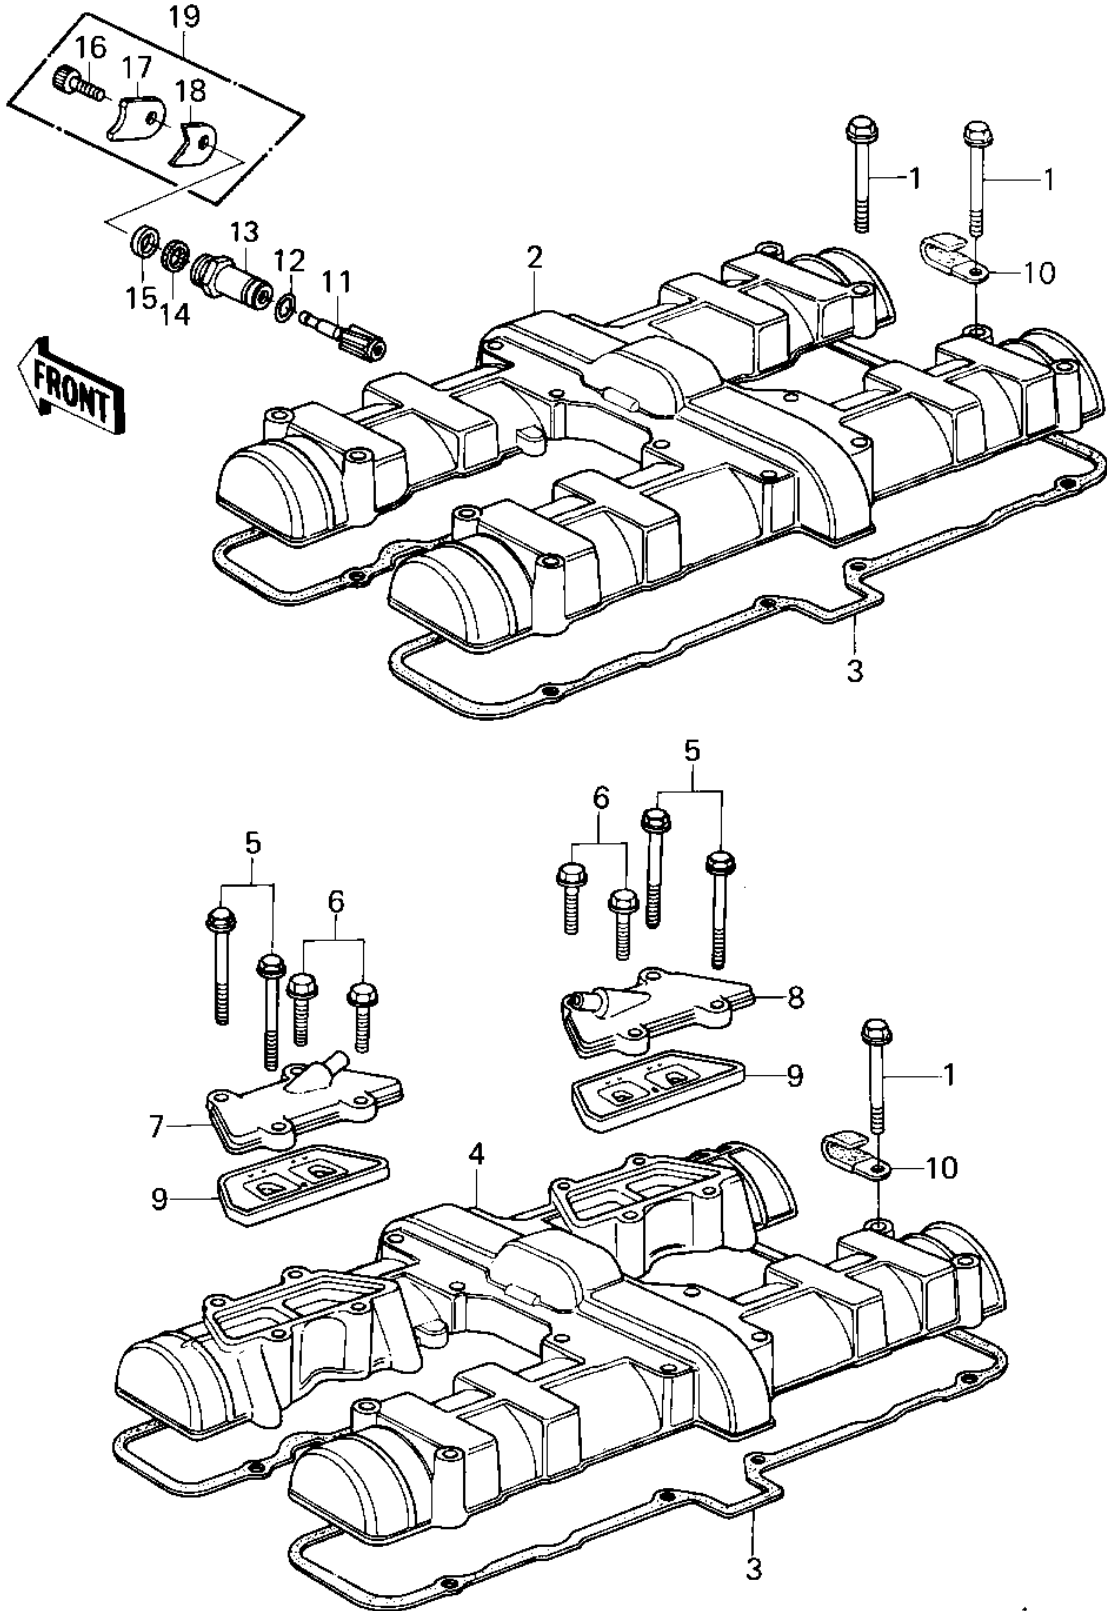

1979 KZ1000 PARTS DIAGRAM

CYLINDER HEAD COVER ('79-'80 A3/A3A/A4)

1979 KZ1000 PARTS LIST

CYLINDER HEAD COVER ('79-'80 A3/A3A/A4)

ITEM NAME	PART NUMBER	QUANTITY
BOLT,HEX HEAD,6X45 (Ref # 1)	92001-1160	16
COVER,CYLINDER HEAD (Ref # 2)	14025-1119	1
GASKET,CYL HEAD COVE (Ref # 3)	11009-1050	1
CLAMP,WIRING HARNESS (Ref # 10)	21126-008	2
GEAR,TACHOMETER,10T (Ref # 11)	13223-011	1
RING-O,10MM (Ref # 12)	92055-1149	1
GUIDE,TACHOMETER GEA (Ref # 13)	92087-010	1
OIL SEAL (Ref # 14)	92050-075	1
GASKET,TACHOMETER GE (Ref # 15)	92065-103	1
BOLT,6X14 (Ref # 16)	120P0614	1
HOLDER,TACHOMETER2.3 (Ref # 17)	13091-1008	1
HOLDER,TACHOMETR,3.2 (Ref # 18)	13091-1009	1
HOLDER SET,TACHOMETE (Ref # 19)	13091-5001	1