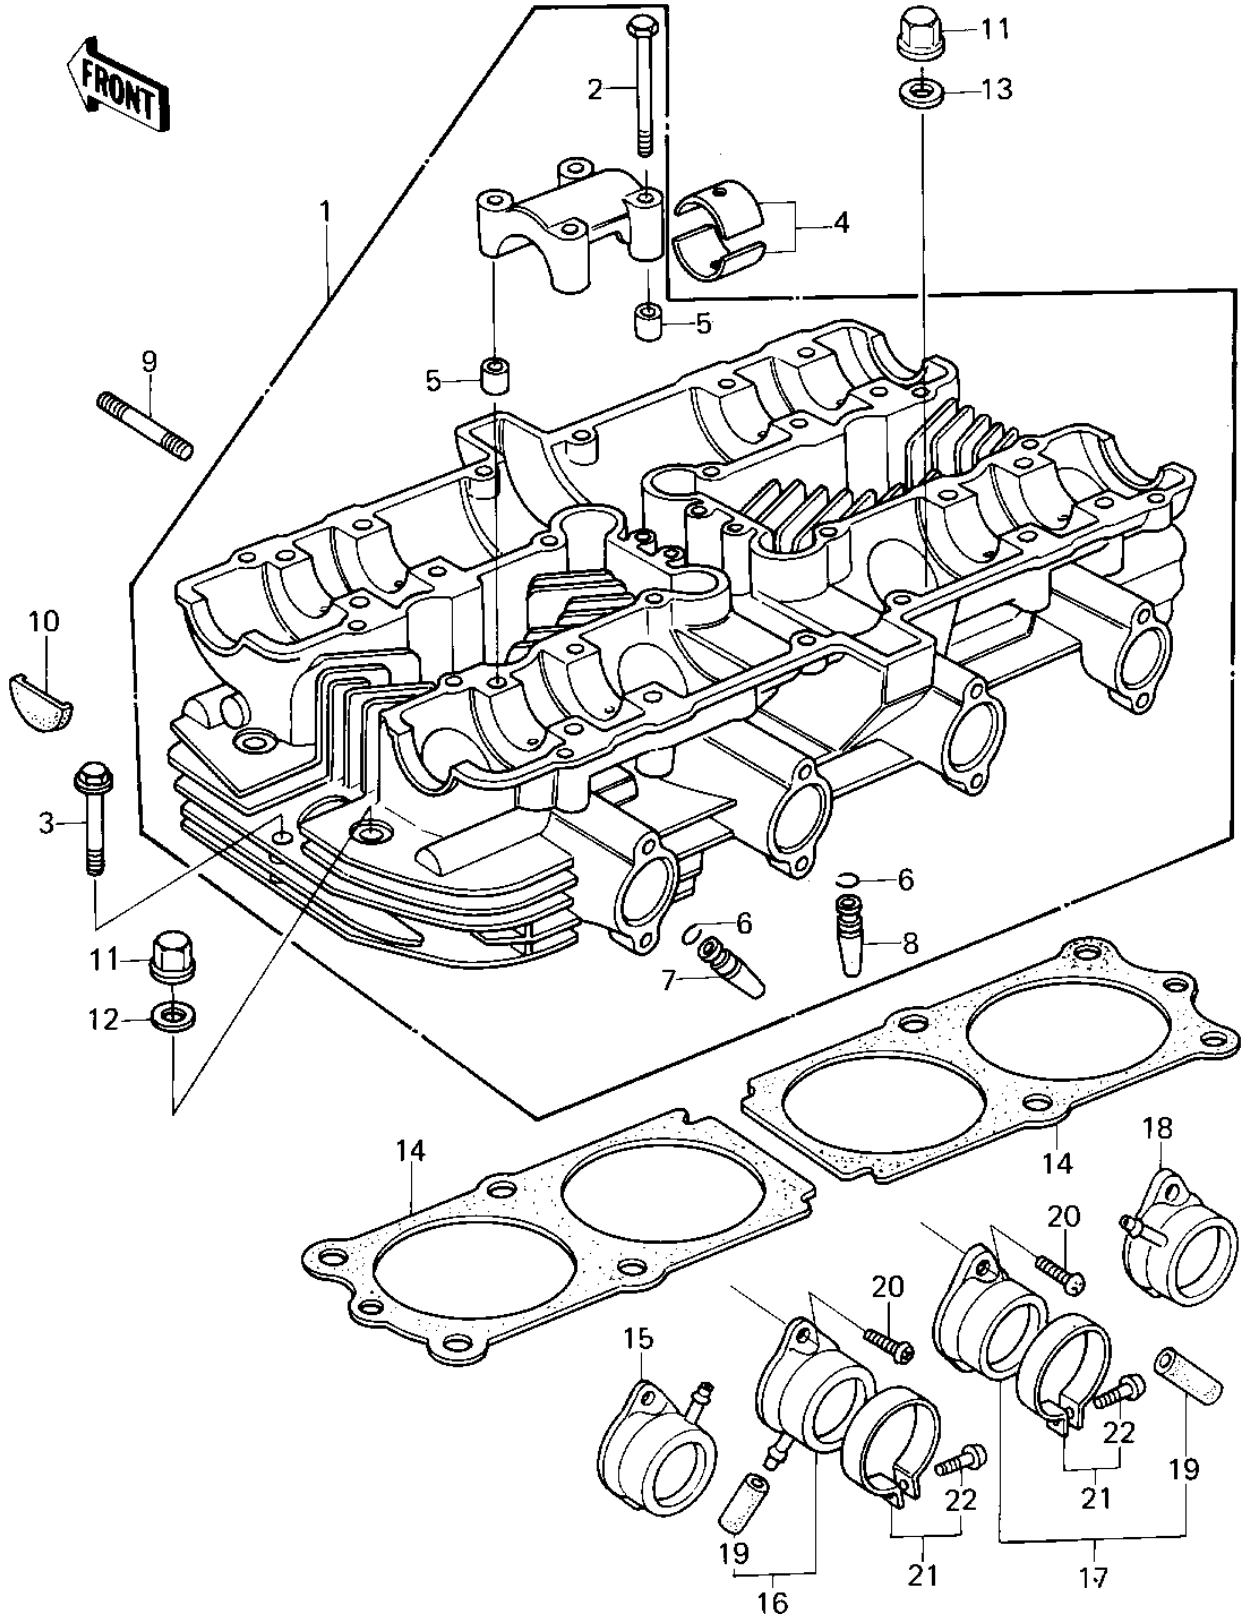

1979 KZ1000 PARTS DIAGRAM

CYLINDER HEAD (79-'80 A3/A3A/A4)

1979 KZ1000 PARTS LIST

CYLINDER HEAD ('79-'80 A3/A3A/A4)

ITEM NAME	PART NUMBER	QUANTITY
CYLINDER HEAD (Ref # 1)	11002-1010	1
CYLINDER HEAD (FLAT (Canada) (Ref # 1)	11002-1021	1
BOLT,6X43 (Ref # 2)	92002-1881	16
BOLT,HEX HEAD,6X45 (Ref # 3)	92003-092	2
BUSHING,CAMSHAFT (Ref # 4)	13034-030	16
PIN-DOWEL (Ref # 5)	92042-007	8
CIRCLIP-VALVE (Ref # 6)	92036-023	8
GUIDE,INLET VALVE (Ref # 7)	12013-009	4
GUIDE,EXHAUST VALVE (Ref # 8)	49002-1002	4
STUD,8X30 (Ref # 9)	92004-1069	8
PLUG,CAM SHAFT (Ref # 10)	92066-017	4
NUT,CYLINDER HEAD (Ref # 11)	92015-076	12
WASHER,PLAIN,10MM (Ref # 12)	92022-215	4
WASHER PLAIN 10MM (Ref # 13)	411B1000	8
GASKET,CYLINDER HEAD (Ref # 14)	11004-076	2
HOLDER,CARBURETOR,L. (Ref # 15)	16065-029	1
HOLDER,CARBURETOR,L. (Ref # 16)	16065-029	1
HOLDER-R.H CARBRETOR (Ref # 17)	16065-028	1
HOLDER-R.H CARBRETOR (Ref # 18)	16065-028	1
RUBBER PLUG (Ref # 19)	92068-006	2
SCREW PAN HEAD 6X18 (Ref # 20)	220B0618	8
CLAMP,HOLDER (Ref # 21)	92037-077	4
SCREW,PAN HEAD (Ref # 22)	92011-037	4