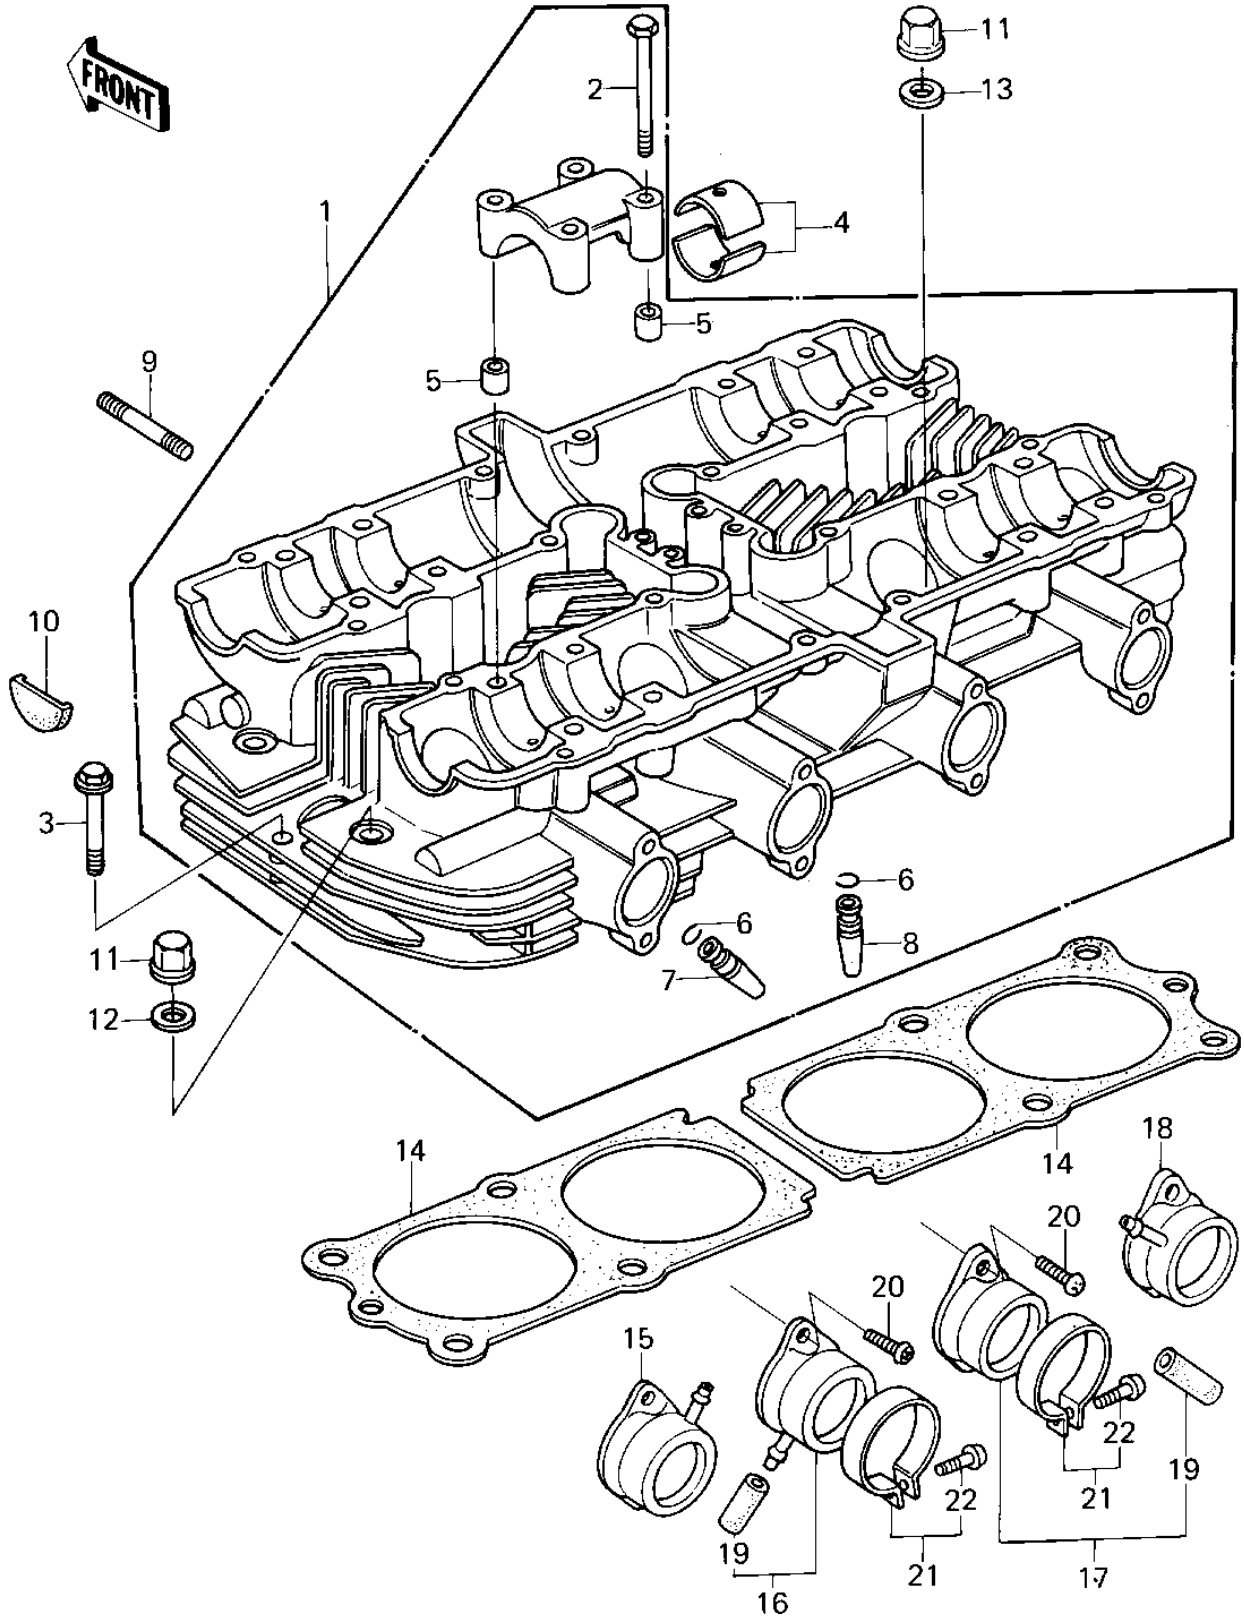

# 1979 KZ1000 PARTS DIAGRAM

CYLINDER HEAD (79-'80 A3/A3A/A4)

# 1979 KZ1000 PARTS LIST

CYLINDER HEAD ('79-'80 A3/A3A/A4)

ITEM NAME	PART NUMBER	QUANTITY
BOLT,6X43 (Ref # 2)	92002-1881	16
BOLT,HEX HEAD,6X45 (Ref # 3)	92003-092	2
BUSHING,CAMSHAFT (Ref # 4)	13034-030	16
PIN-DOWEL (Ref # 5)	92042-007	8
CIRCLIP-VALVE (Ref # 6)	92036-023	8
GUIDE,INLET VALVE (Ref # 7)	12013-009	4
GUIDE,EXHAUST VALVE (Ref # 8)	49002-1002	4
STUD,8X30 (Ref # 9)	92004-1069	8
PLUG,CAM SHAFT (Ref # 10)	92066-017	4
NUT,CYLINDER HEAD (Ref # 11)	92015-076	12
WASHER,PLAIN,10MM (Ref # 12)	92022-215	4
WASHER PLAIN 10MM (Ref # 13)	411B1000	8
GASKET,CYLINDER HEAD (Ref # 14)	11004-076	2
HOLDER,CARBURETOR,L. (Ref # 16)	16065-029	2
HOLDER-R.H CARBRETOR (Ref # 17)	16065-028	2
RUBBER PLUG (Ref # 19)	92068-006	4
SCREW PAN HEAD 6X18 (Ref # 20)	220B0618	8
CLAMP,HOLDER (Ref # 21)	92037-077	4
SCREW,PAN HEAD (Ref # 22)	92011-037	4