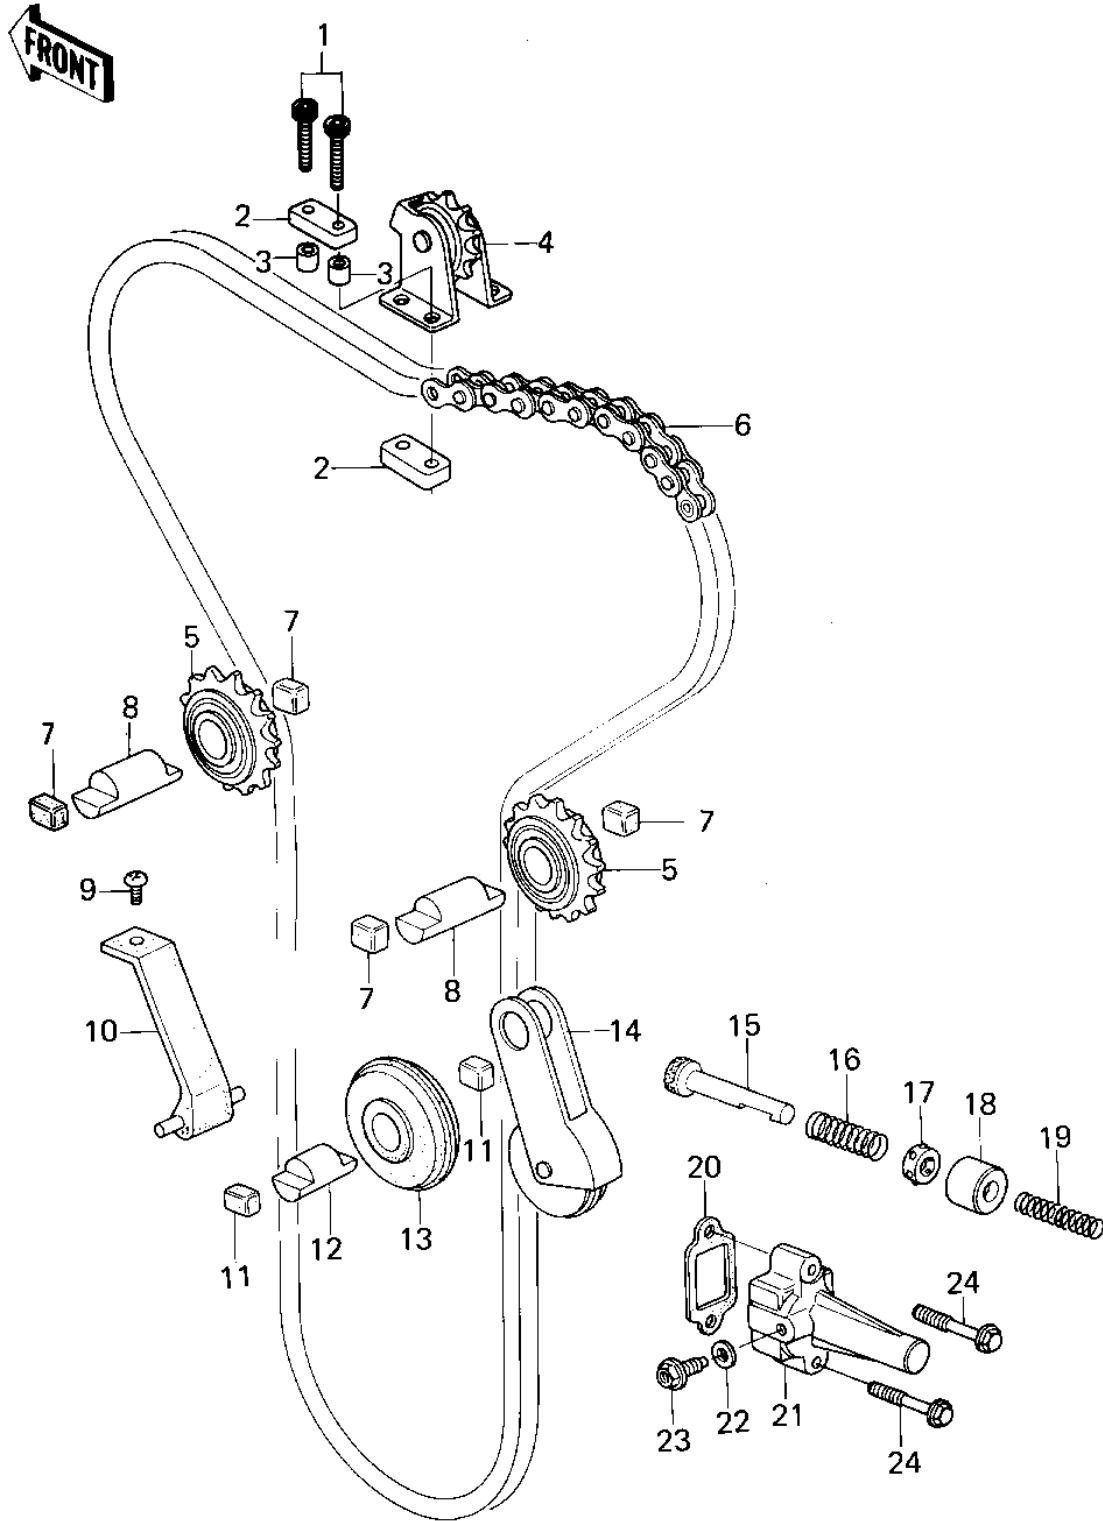

1979 KZ1000 PARTS DIAGRAM

CAM CHAIN/TENSIONER ('79-'80 A3/A3A/A4)

1979 KZ1000 PARTS LIST

CAM CHAIN/TENSIONER ('79-'80 A3/A3A/A4)

ITEM NAME	PART NUMBER	QUANTITY
BOLT,ALLEN,6X32 (Ref # 1)	120Q0632	4
DAMPER RUBBER (Ref # 2)	92075-289	4
COLLAR,8X15 (Ref # 3)	92027-1079	4
IDLER ASSY,CAM SHAFT (Ref # 4)	12053-1035	1
IDLER ASSY (Ref # 5)	12057-002	2
CHAIN,CAM,124LINKS (Ref # 6)	92057-1026	1
RUBBER,GUIDE ROLLAR (Ref # 7)	92075-232	4
SHAFT,GUIDE ROLLER (Ref # 8)	12052-005	2
SCREW PAN HEAD 6X10 (Ref # 9)	220B0610	1
GUIDE,CAM CHAIN (Ref # 10)	12053-019	1
DAMPER RUBBER (Ref # 11)	92075-123	2
SHAFT,CAM CHAIN GUID (Ref # 12)	12052-003	1
ROLLER,CAM CHAIN GUI (Ref # 13)	12055-002	1
TENSIONER ASSY,CHAIN (Ref # 14)	12048-001	1
ROD ASSY,PUSH (Ref # 15)	13116-1008	1
SPRING,TENSIONER (Ref # 16)	92081-1068	1
RETAINER (Ref # 17)	14020-1002	1
COLLAR, TENSIONER (Ref # 18)	92027-1102	1
SPRING (Ref # 19)	92081-146	1
GASKET,TENSIONER (Ref # 20)	11009-1980	1
TENSIONER KIT (Ref # 21)	99996-1021	1
WASHER OIL PUMP BANJ (Ref # 22)	92022-077	1
BELT,TENSIONER ADJUS (Ref # 23)	92001-1155	1
BOLT,FLANGED,6X30 (Ref # 24)	130G0630	2