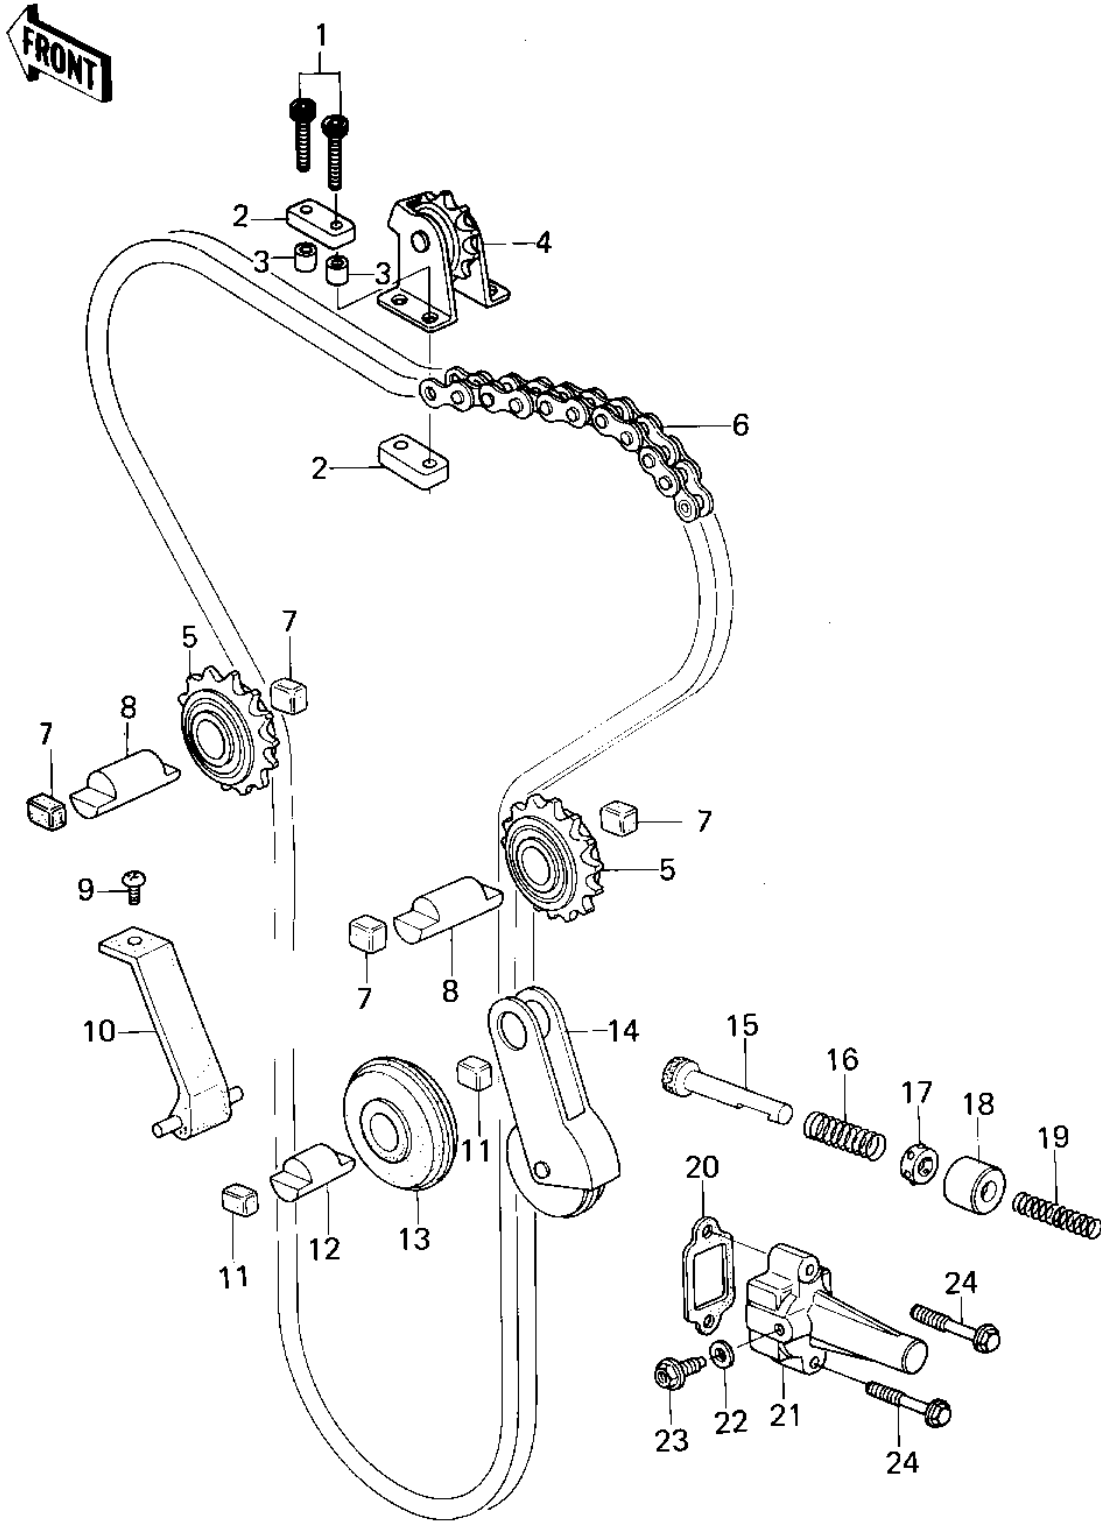

1980 KZ1000 PARTS DIAGRAM

CAM CHAIN/TENSIONER ('79-'80 A3/A3A/A4)

1980 KZ1000 PARTS LIST

CAM CHAIN/TENSIONER ('79-'80 A3/A3A/A4)

ITEM NAME	PART NUMBER	QUANTITY
BOLT,ALLEN,6X32 (Ref # 1)	120Q0632	4
DAMPER RUBBER (Ref # 2)	92075-289	4
COLLAR,8X15 (Ref # 3)	92027-1079	4
IDLER ASSY,CAM SHAFT (Ref # 4)	12053-1035	1
IDLER ASSY (Ref # 5)	12057-002	2
CHAIN,CAM,124LINKS (Ref # 6)	92057-1026	1
RUBBER,GUIDE ROLLAR (Ref # 7)	92075-232	4
SHAFT,GUIDE ROLLER (Ref # 8)	12052-005	2
SCREW PAN HEAD 6X10 (Ref # 9)	220B0610	1
GUIDE,CAM CHAIN (Ref # 10)	12053-019	1
DAMPER RUBBER (Ref # 11)	92075-123	2
SHAFT,CAM CHAIN GUID (Ref # 12)	12052-003	1
ROLLER,CAM CHAIN GUI (Ref # 13)	12055-002	1
TENSIONER ASSY,CHAIN (Ref # 14)	12048-001	1
ROD ASSY,PUSH (Ref # 15)	13116-1008	1
SPRING,TENSIONER (Ref # 16)	92081-1068	1
RETAINER (Ref # 17)	14020-1002	1
COLLAR, TENSIONER (Ref # 18)	92027-1102	1
SPRING (Ref # 19)	92081-146	1
GASKET,TENSIONER (Ref # 20)	11009-1980	1
TENSIONER KIT (Ref # 21)	99996-1021	1
WASHER OIL PUMP BANJ (Ref # 22)	92022-077	1
BELT,TENSIONER ADJUS (Ref # 23)	92001-1155	1
BOLT,FLANGED,6X30 (Ref # 24)	130G0630	2