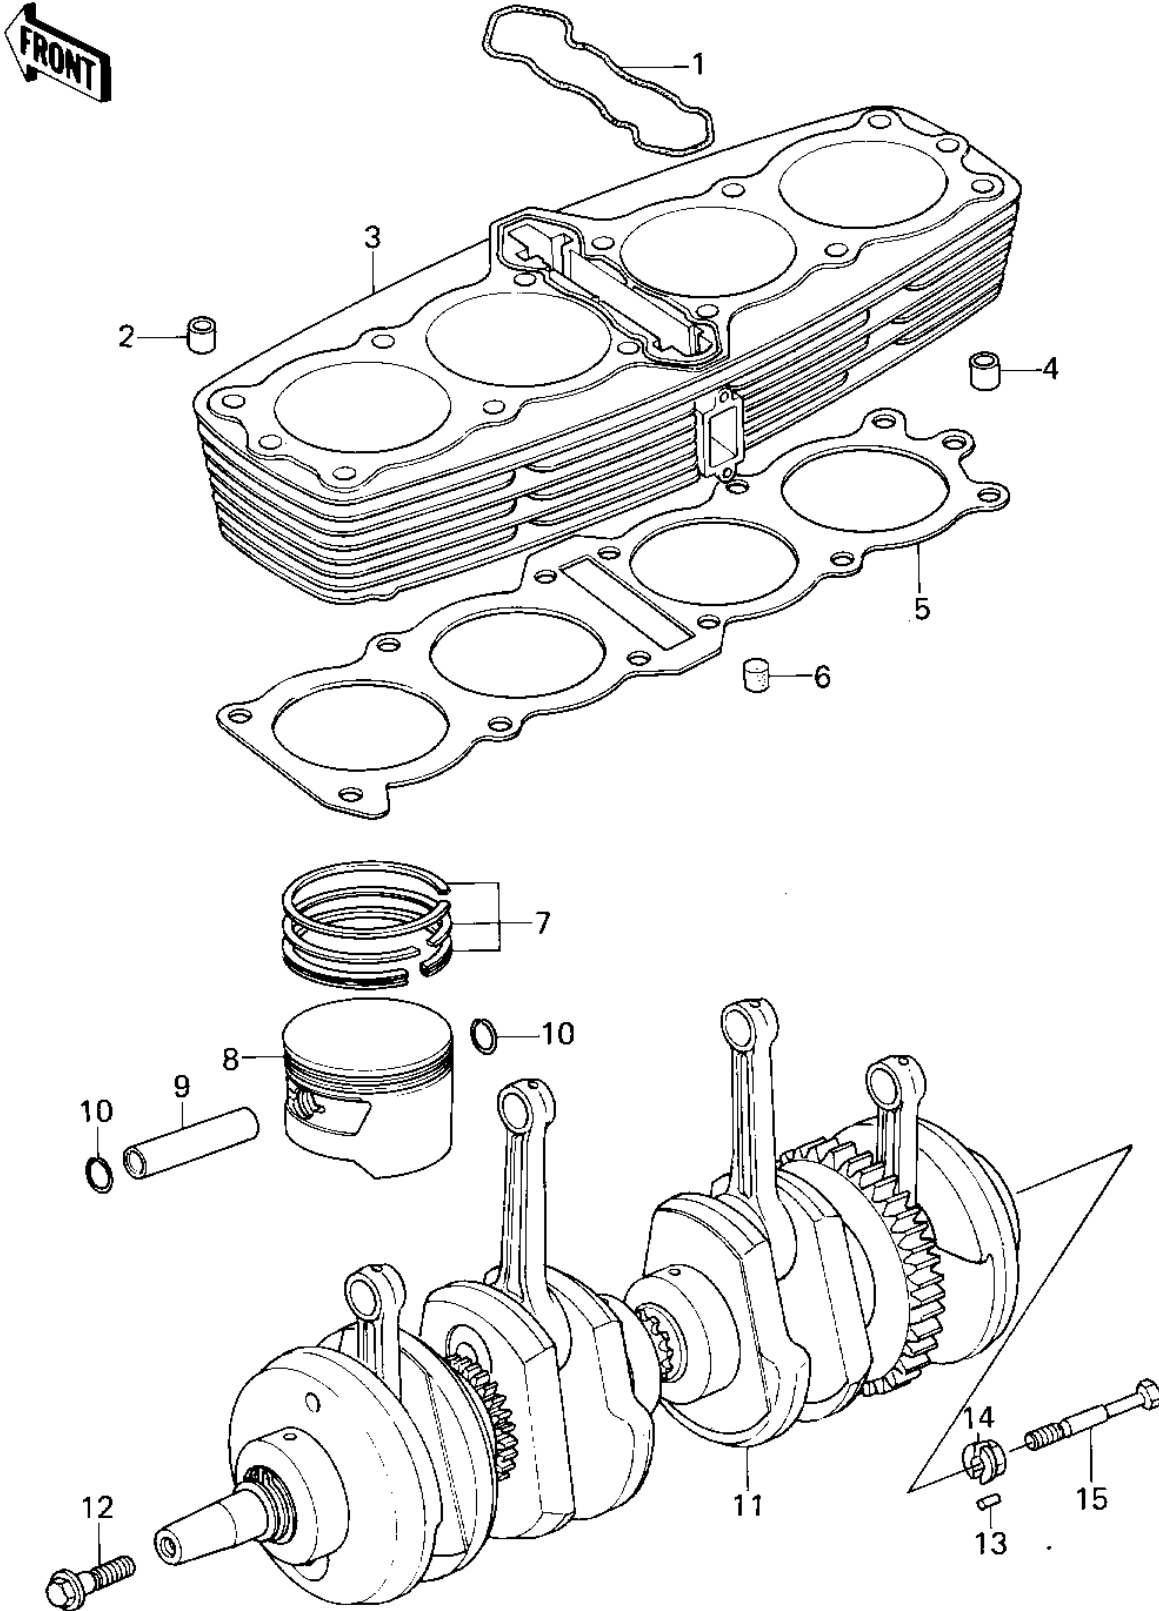

1979 KZ1000 PARTS DIAGRAM

CYLINDER/PISTONS/CRANKSHAFT ('79-'80 A3/

1979 KZ1000 PARTS LIST

CYLINDER/PISTONS/CRANKSHAFT ('79-'80 A3/

ITEM NAME	PART NUMBER	QUANTITY
GASKET,CYLINDER RUBE (Ref # 1)	92055-062	1
PIN,DOWEL,10X8.2X14 (Ref # 2)	92043-1037	2
CYLINDER,FLAT BLACK (Ref # 3)	11005-1009-21	1
PIN,11X14X12.3 (Ref # 4)	92043-1266	2
GASKET,CYLINDER BASE (Ref # 5)	11009-030	1
RUBBER PLUG,CYLINDER (Ref # 6)	92074-030	4
RING SET,STD (Ref # 7)	13008-5012	4
RING SET,0.020"O/S (Ref # 7)	13025-5007	4
RING SET,0.040"O/S (Ref # 7)	13024-5008	4
PISTON,S.T.D (Ref # 8)	13001-1005	4
PISTON,0.020 O/S (Ref # 8)	13029-1003	4
PISTON,0.040 O/S (Ref # 8)	13027-1005	4
PIN-PISTON (Ref # 9)	13002-022	4
CIRCLIP,PISTON PIN (Ref # 10)	92036-021	8
CRANKSHAFT ASSY (Ref # 11)	13031-1040	1
BOLT,12X40 (Ref # 12)	92001-1146	1
PIN-SPRING,4X8 (Ref # 13)	555A0408	1
WASHER,SPARK ADVANCE (Ref # 14)	92022-244	1
BOLT,SPARK ADVANCER (Ref # 15)	92001-113	1