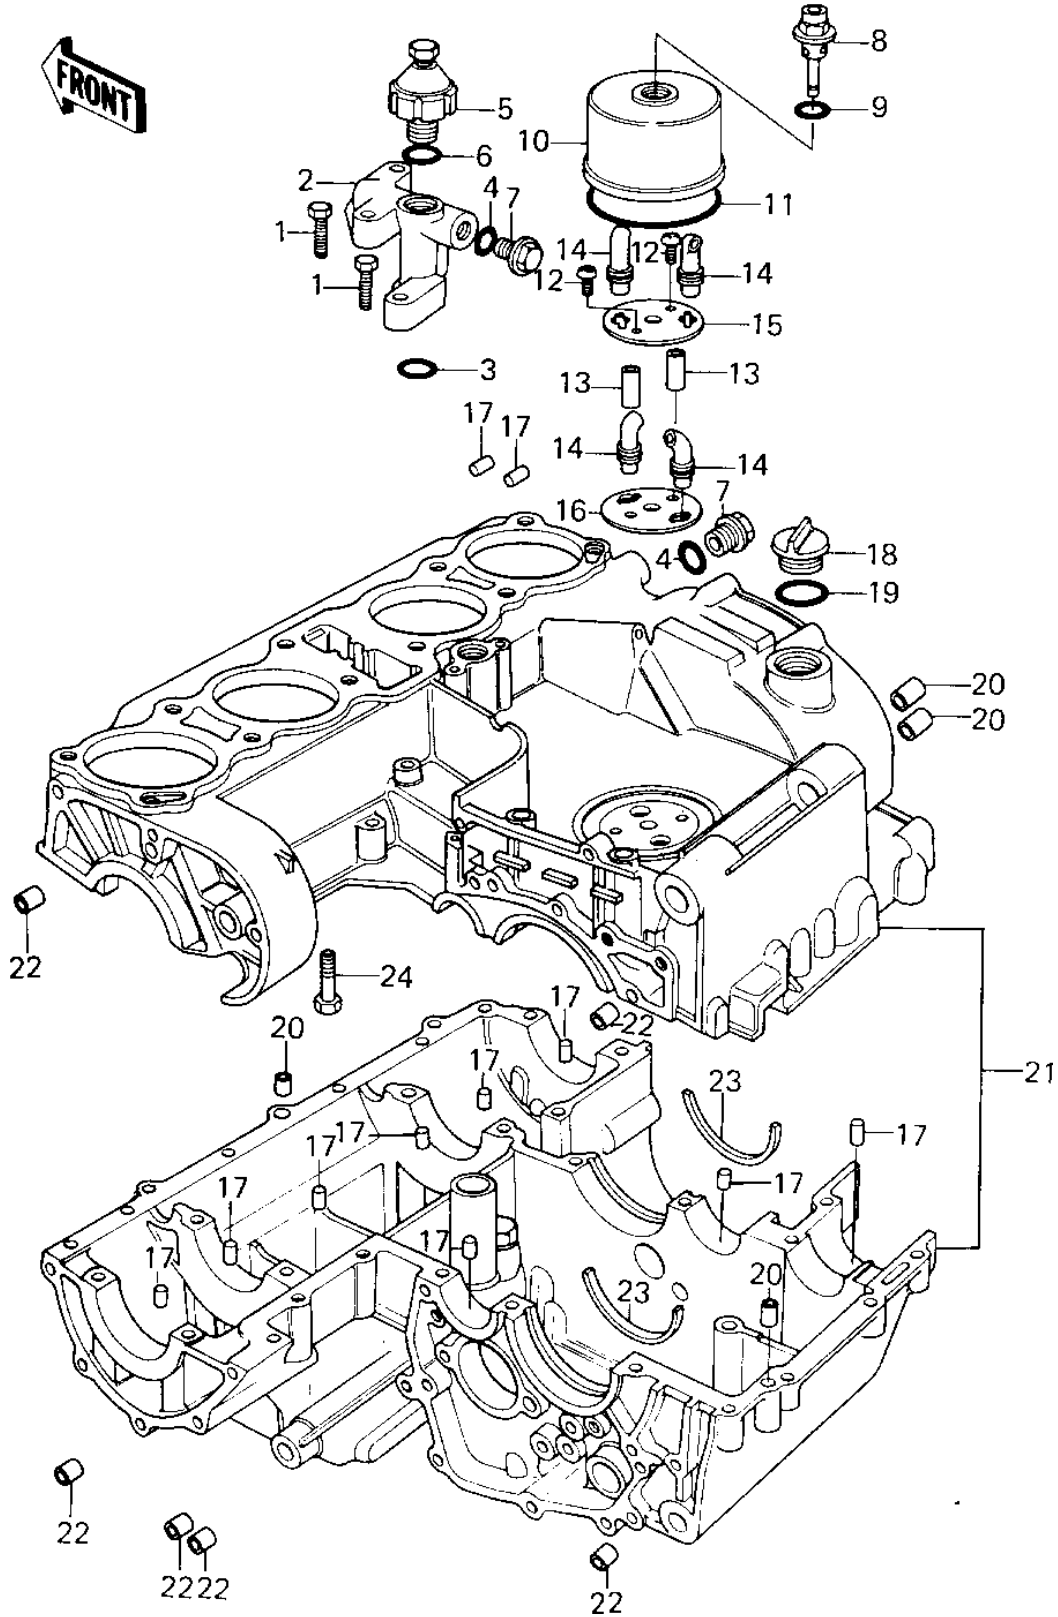

1979 KZ1000 PARTS DIAGRAM

CRANKCASE/BREATHER COVER ('79-'80 A3/A3A)

1979 KZ1000 PARTS LIST

CRANKCASE/BREATHER COVER ('79-'80 A3/A3A)

ITEM NAME	PART NUMBER	QUANTITY
BOLT,HEX HEAD,6X35 (Ref # 1)	92001-164	4
PIPE (Ref # 2)	16109-003	1
"O" RING,18MM (Ref # 3)	670B2018	2
"O" RING,15MM (Ref # 4)	670B2015	2
SWITCH,OIL PRESSURE (Ref # 5)	27010-1013	1
"O" RING (Ref # 6)	92055-055	1
PLUG (Ref # 7)	92066-021	2
BOLT,BREATHER FITTIN (Ref # 8)	92003-098	1
"O" RING,16MM (Ref # 9)	670B2016	1
BODY,BREATHER (Ref # 10)	14070-007	1
"O" RING,91MM (Ref # 11)	92055-052	1
SCREW PAN HEAD 6X40 (Ref # 12)	220B0640	2
COLLAR,IGNITION COIL (Ref # 13)	92027-276	2
TUBE,BREATHER (Ref # 14)	92059-140	4
PLATE,BREATHER (Ref # 15)	14068-009	1
PLATE,BREATHER (Ref # 16)	14068-007	1
PIN DOWEL 6MM (Ref # 17)	92042-016	11
PLUG,OIL FILLER (Ref # 18)	16115-013	1
"O" RING,31MM (Ref # 19)	92055-049	1
PIN,DOWEL,10X8.2X14 (Ref # 20)	92043-1037	4
CRANKCASE SET (Ref # 21)	14001-5022	1
CRANKCASE SET (Ref # 21)	14001-5030	1
PIN-DOWEL (Ref # 22)	92042-007	8
RING,POSITION (Ref # 23)	14013-1004	2
RING-BEARING SET (Ref # 23)	14013-013	AR
BOLT,HEX HEAD,8X72 (Ref # 24)	92003-107	4