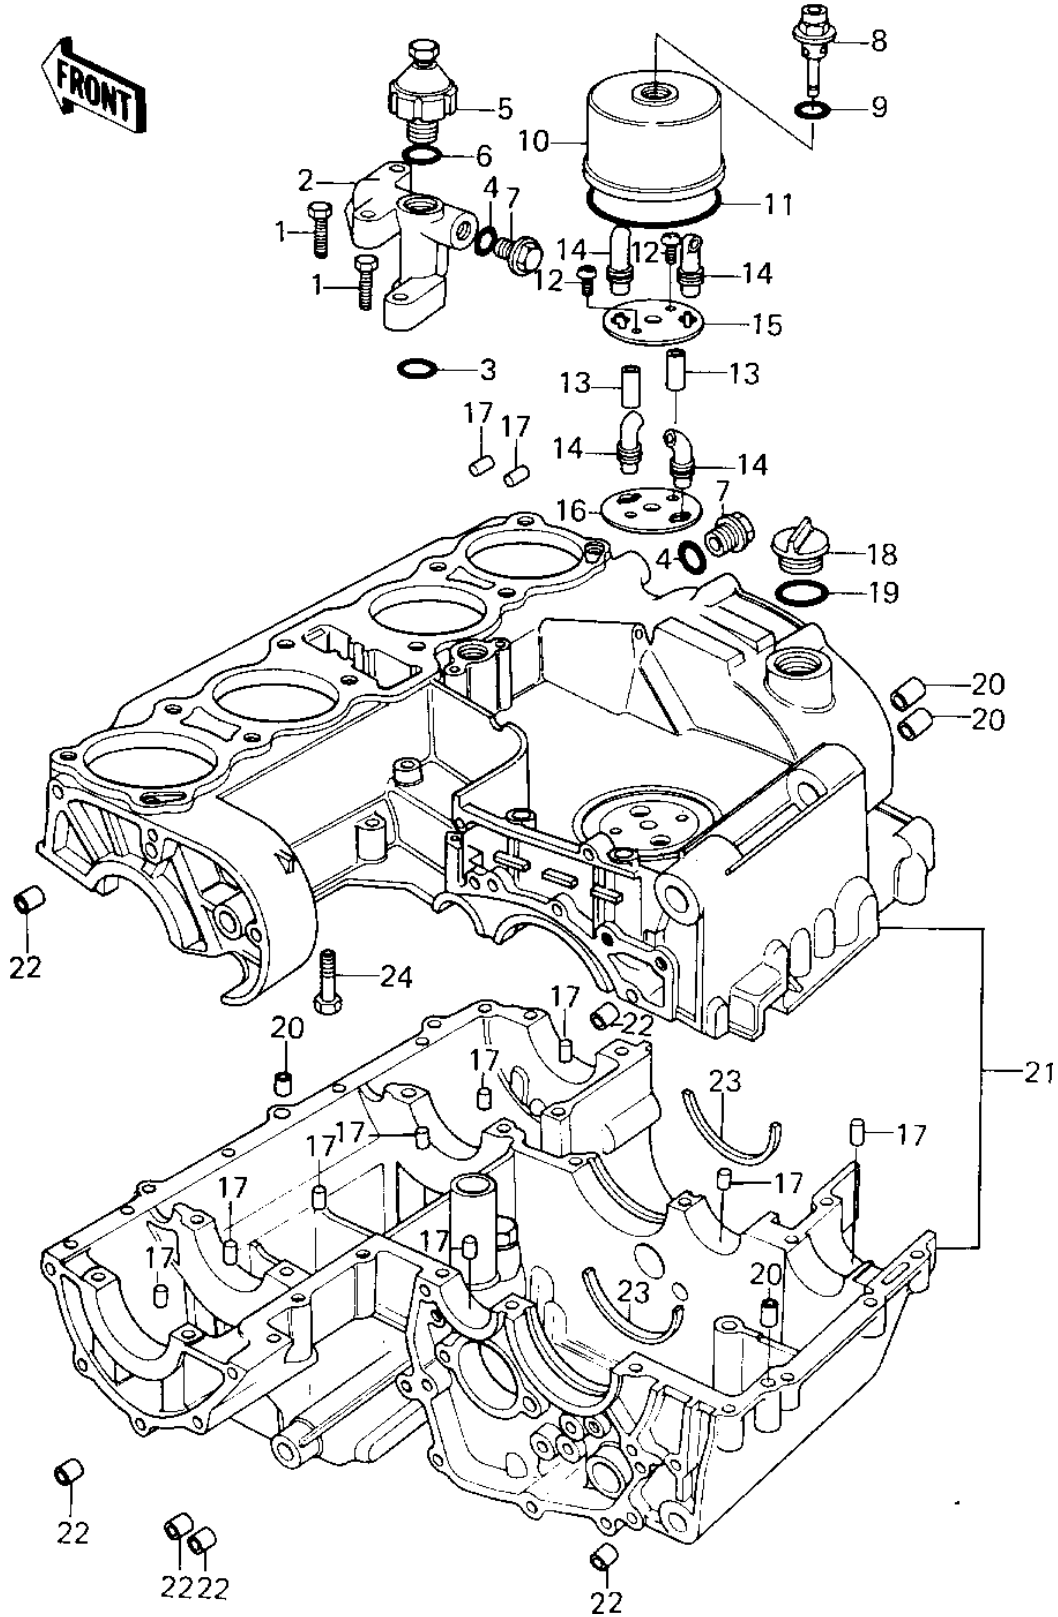

# 1979 KZ1000 PARTS DIAGRAM

CRANKCASE/BREATHER COVER ('79-'80 A3/A3A)

# 1979 KZ1000 PARTS LIST

## CRANKCASE/BREATHER COVER ('79-'80 A3/A3A)

ITEM NAME	PART NUMBER	QUANTITY
BOLT,HEX HEAD,6X35 (Ref # 1)	92001-164	4
PIPE (Ref # 2)	16109-003	1
"O" RING,18MM (Ref # 3)	670B2018	2
"O" RING,15MM (Ref # 4)	670B2015	2
SWITCH,OIL PRESSURE (Ref # 5)	27010-1013	1
"O" RING (Ref # 6)	92055-055	1
PLUG (Ref # 7)	92066-021	2
BOLT,BREATHER FITTIN (Ref # 8)	92003-098	1
"O" RING,16MM (Ref # 9)	670B2016	1
BODY,BREATHER (Ref # 10)	14070-007	1
"O" RING,91MM (Ref # 11)	92055-052	1
SCREW PAN HEAD 6X40 (Ref # 12)	220B0640	2
COLLAR,IGNITION COIL (Ref # 13)	92027-276	2
TUBE,BREATHER (Ref # 14)	92059-140	4
PLATE,BREATHER (Ref # 15)	14068-009	1
PLATE,BREATHER (Ref # 16)	14068-007	1
PIN DOWEL 6MM (Ref # 17)	92042-016	11
PLUG,OIL FILLER (Ref # 18)	16115-013	1
"O" RING,31MM (Ref # 19)	92055-049	1
PIN,DOWEL,10X8.2X14 (Ref # 20)	92043-1037	4
CRANKCASE SET (Ref # 21)	14001-5022	1
CRANKCASE SET (Ref # 21)	14001-5030	1
PIN-DOWEL (Ref # 22)	92042-007	8
RING,POSITION (Ref # 23)	14013-1004	2
RING-BEARING SET (Ref # 23)	14013-013	AR
BOLT,HEX HEAD,8X72 (Ref # 24)	92003-107	4