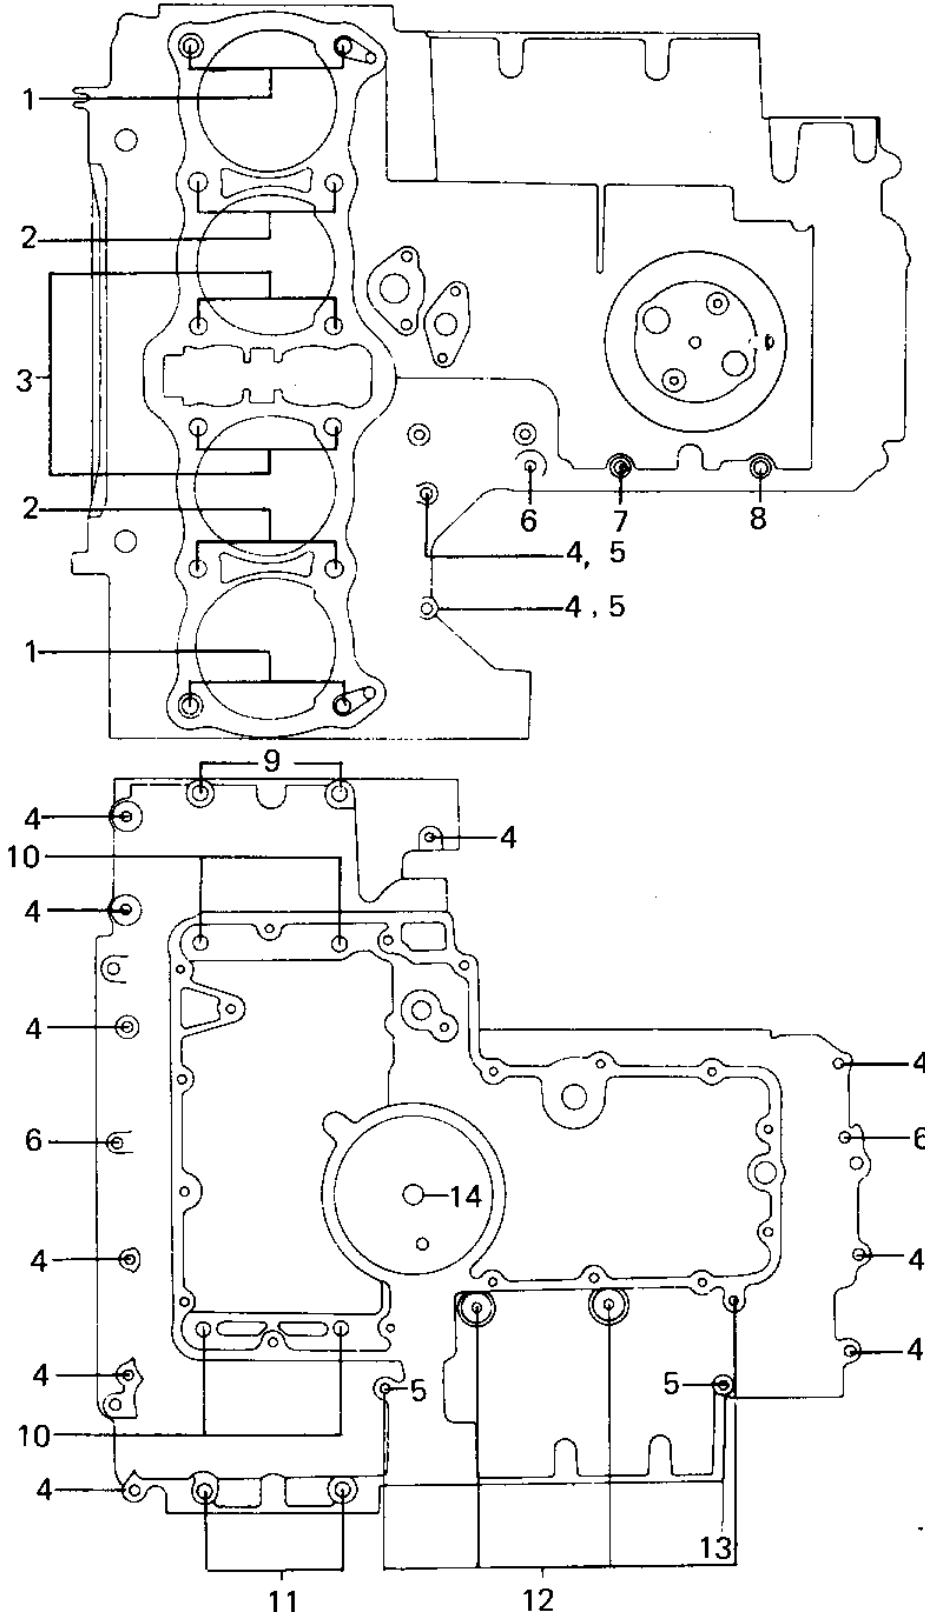

1979 KZ1000 PARTS DIAGRAM

CRANKCASE BOLT & STUD PATTERN ('79-'80 A)

1979 KZ1000 PARTS LIST

CRANKCASE BOLT & STUD PATTERN ('79-'80 A)

ITEM NAME	PART NUMBER	QUANTITY
STUD,10X158 (Ref # 1)	92004-1003	4
STUD,10X133 (Ref # 2)	92004-1004	4
STUD,10X190 (Ref # 3)	92004-1002	4
BOLT,HEX HEAD,6X41 (Ref # 4)	92003-109	12
CLAMP,WIRING HARNESS (Ref # 5)	21126-008	4
BOLT,HEX HEAD,6X54 (Ref # 6)	92003-110	3
BOLT,HEX HEAD,6X99 (Ref # 7)	92003-111	1
BOLT,HEX HEAD,6X116 (Ref # 8)	92003-113	1
BOLT-FLANGED,8X95 (Ref # 9)	130P0895	2
BOLT,HEX HEAD,8X72 (Ref # 10)	92003-107	4
BOLT,HEX HEAD,8X81 (Ref # 11)	92003-108	2
BOLT-FLANGED,6X95 (Ref # 12)	130G0695	4
BOLT-FLANGED,6X70 (Ref # 13)	130G0670	1
O RING,0.D=18MM (Ref # 14)	92055-048	1