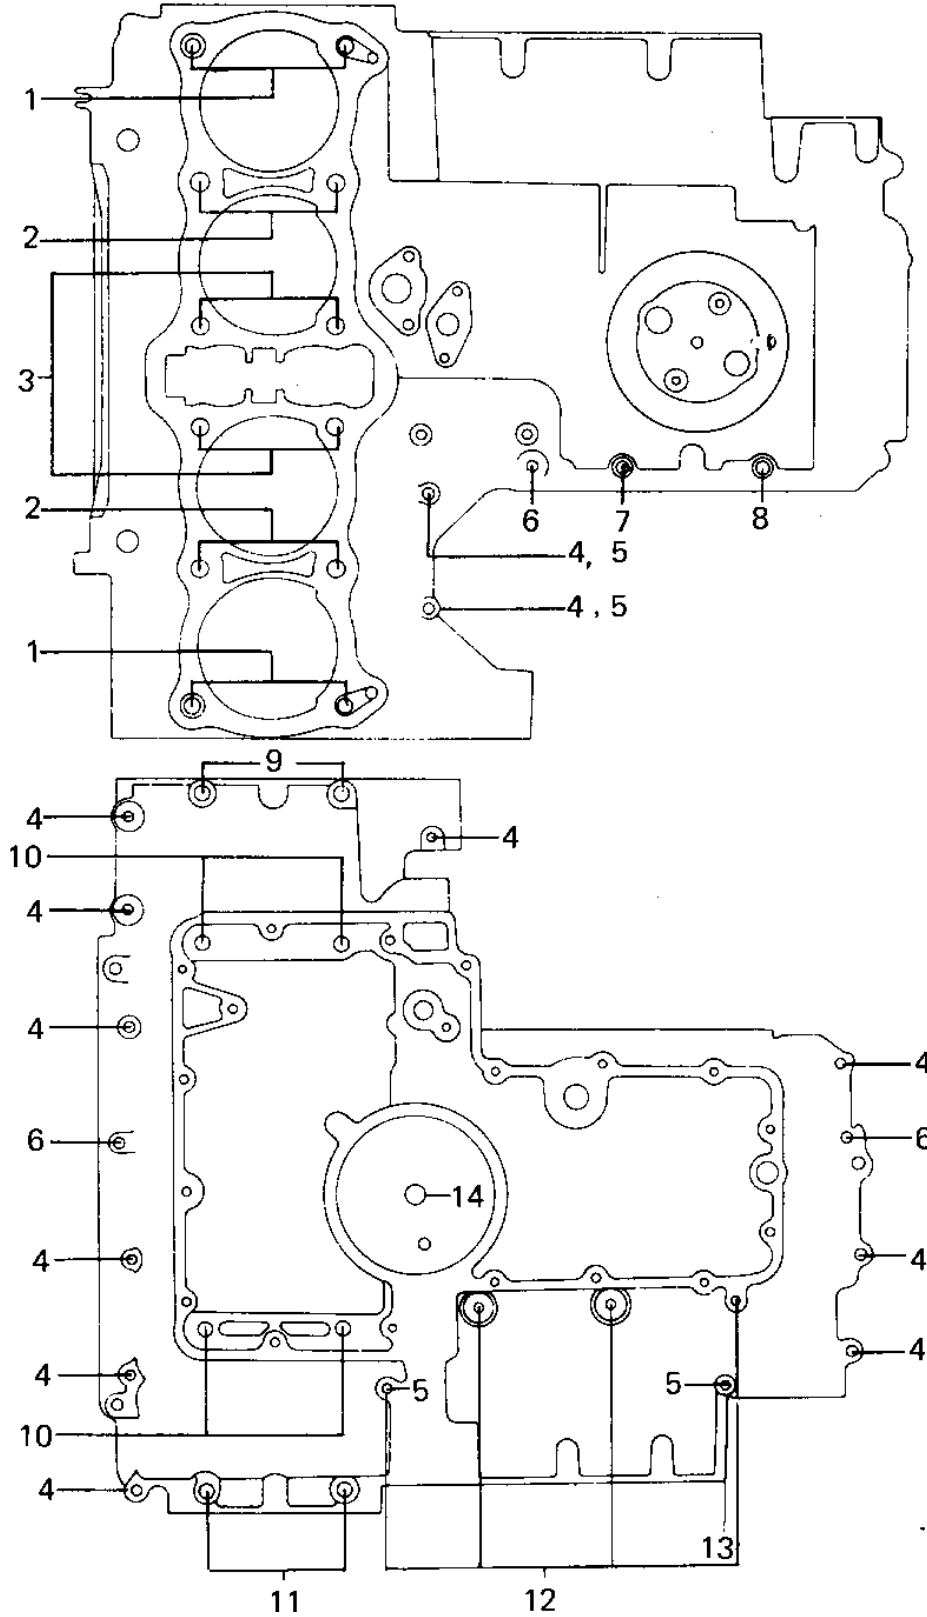

1979 KZ1000 PARTS DIAGRAM

CRANKCASE BOLT & STUD PATTERN ('79-'80 A)

1979 KZ1000 PARTS LIST

CRANKCASE BOLT & STUD PATTERN ('79-'80 A)

ITEM NAME	PART NUMBER	QUANTITY
STUD,10X158 (Ref # 1)	92004-1003	4
STUD,10X133 (Ref # 2)	92004-1004	4
STUD,10X190 (Ref # 3)	92004-1002	4
BOLT,HEX HEAD,6X41 (Ref # 4)	92003-109	12
CLAMP,WIRING HARNESS (Ref # 5)	21126-008	4
BOLT,HEX HEAD,6X54 (Ref # 6)	92003-110	3
BOLT,HEX HEAD,6X99 (Ref # 7)	92003-111	1
BOLT,HEX HEAD,6X116 (Ref # 8)	92003-113	1
BOLT-FLANGED,8X95 (Ref # 9)	130P0895	2
BOLT,HEX HEAD,8X72 (Ref # 10)	92003-107	4
BOLT,HEX HEAD,8X81 (Ref # 11)	92003-108	2
BOLT-FLANGED,6X95 (Ref # 12)	130G0695	4
BOLT-FLANGED,6X70 (Ref # 13)	130G0670	1
O RING,0.D=18MM (Ref # 14)	92055-048	1