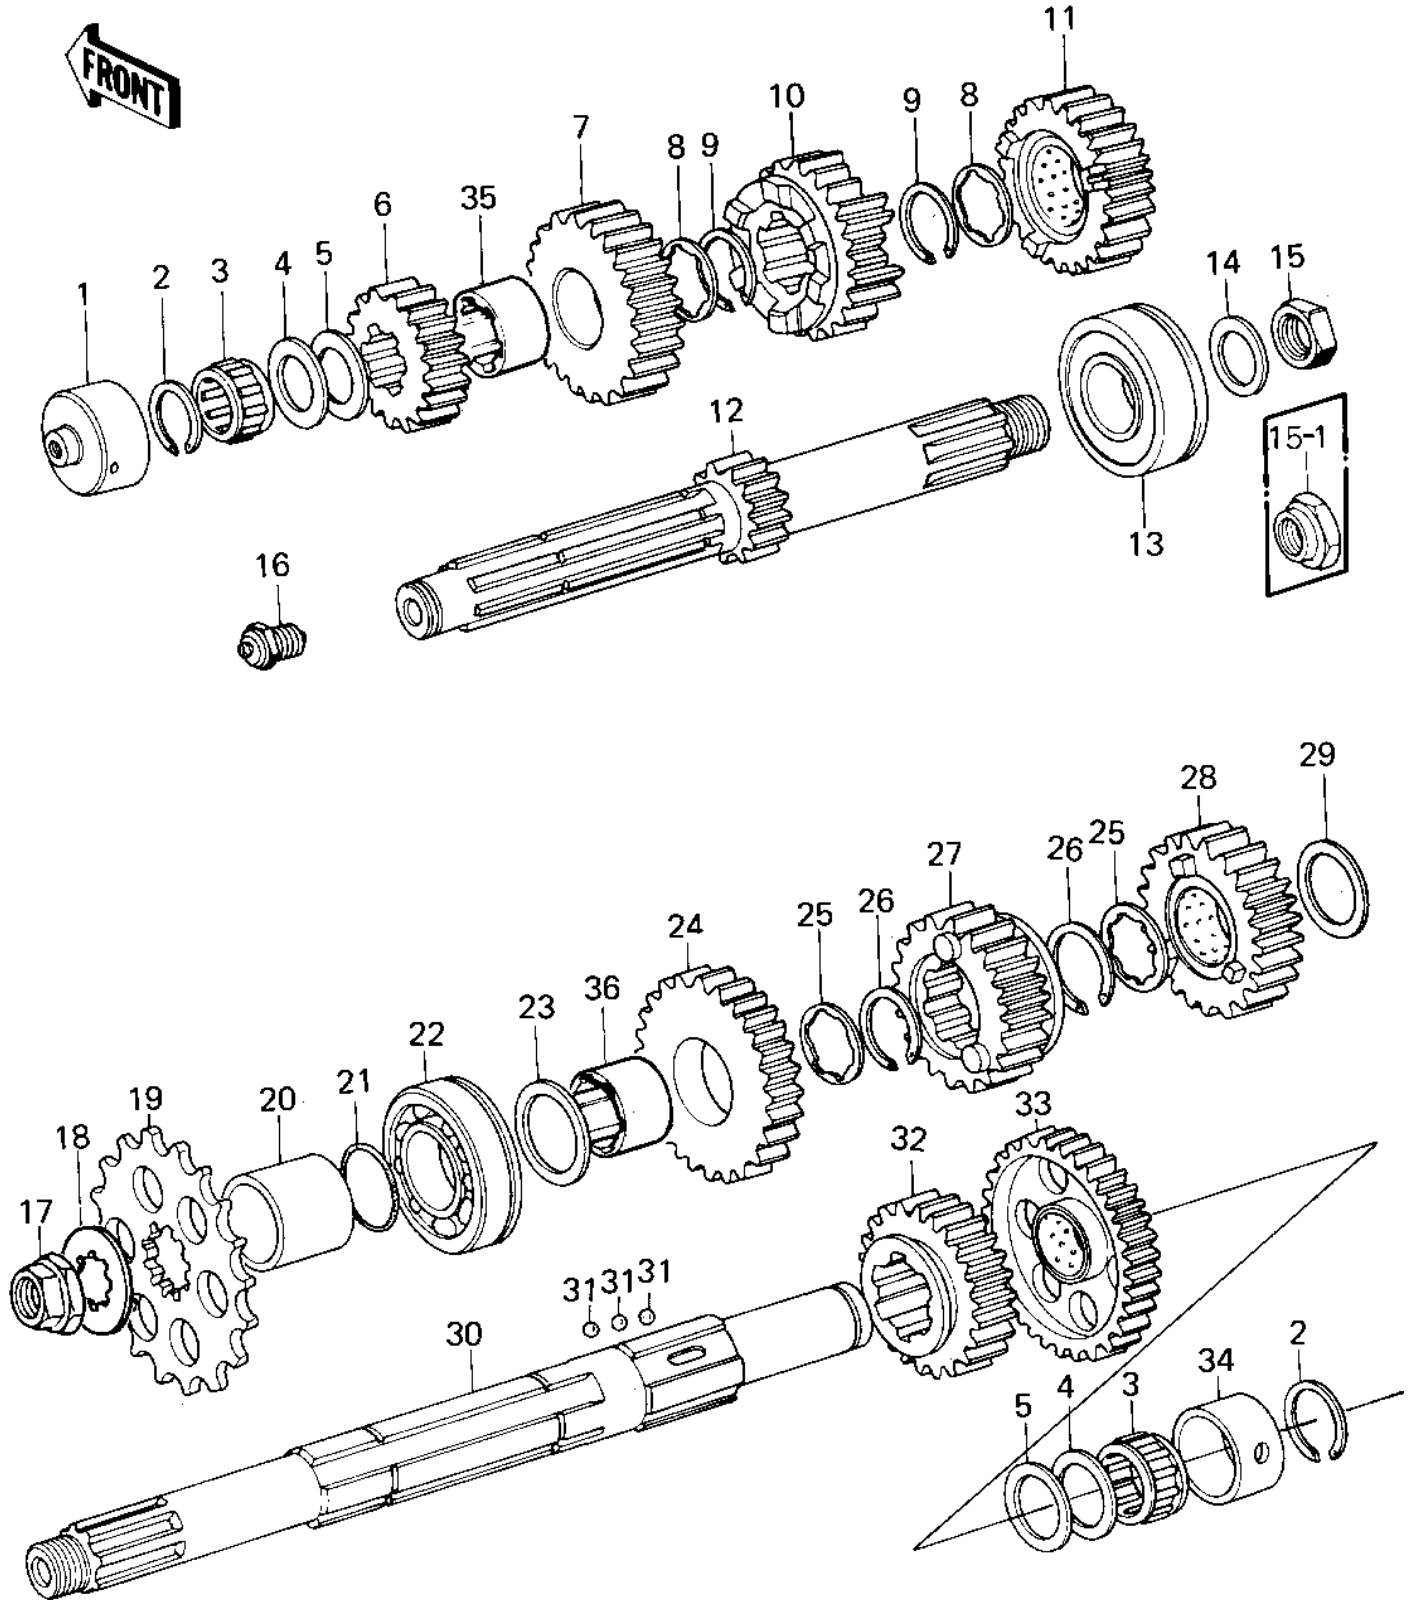

1979 KZ1000 PARTS DIAGRAM

TRANSMISSION ('79-'80 A3/A3A/A4)

1979 KZ1000 PARTS LIST

TRANSMISSION ('79-'80 A3/A3A/A4)

ITEM NAME	PART NUMBER	QUANTITY
BUSH,DRIVE SHAFT (Ref # 1)	92028-122	1
CIRCLIP,25MM (Ref # 2)	92033-025	2
BEARING,PK223013.8 (Ref # 3)	92046-031	2
WASHER,PLAIN,22MM (Ref # 4)	92022-212	2
WASHER,PLAIN,22MM (Ref # 4)	92022-213	2
SPACER (I.D=22 O.D=3 (Ref # 5)	92026-1020	2
2ND GER,DRIVE SHAFT (Ref # 6)	13130-032	1
TOP GEAR,DRIVE SHAFT (Ref # 7)	13136-042	1
WASHER,LOCK (O.D=35) (Ref # 8)	92022-1077	2
CIRCLIP 28MM (Ref # 9)	480J2800	2
3RD GEAR,DRIVE SHAFT (Ref # 10)	13132-030	1
4TH GEAR,DRIVE SHAFT (Ref # 11)	13134-016	1
SHAFT,DRIVE 12T (Ref # 12)	13127-042	1
BEARING,BALL,5305NSH (Ref # 13)	92045-1028	1
BEARING,BALL,5305NSH (Ref # 13)	92045-1028	1
WASHER (Ref # 14)	92125-002	1
NUT,20MM (Ref # 15)	92015-1555	1
NUT,20MM (Ref # 15-1)	92015-1555	1
SWITCH,NEUTRAL (Ref # 16)	13151-5003	1
NUT,20MM (Ref # 17)	92015-1254	1
WASHER (Ref # 18)	92200-1065	1
ENGINE SPROCKET,15T (Ref # 19)	13144-1001	1
COLLAR,ENG SPROCKET (Ref # 20)	92027-288	1
"O" RING (Ref # 21)	92055-035	1
BEARING,BL305 256217 (Ref # 22)	92045-021	1
WASHER,PLAIN,25MM (Ref # 23)	92022-210	1
2ND GEAR,OUTPUT SHAF (Ref # 24)	13131-038	1
WASHER,LOCK(O.D=40) (Ref # 25)	92022-1078	2
CIRCLIP,30MM (Ref # 26)	480J3000	2

1979 KZ1000 PARTS LIST

TRANSMISSION ('79-'80 A3/A3A/A4)

ITEM NAME	PART NUMBER	QUANTITY
TOP GEAR,OUTPUT SHAF (Ref # 27)	13129-1214	1
3RD GEAR,OUTPUT SHAF (Ref # 28)	13133-031	1
WASHER,PLAIN,30MM (Ref # 29)	92022-209	1
SHAFT,OUT PUT (Ref # 30)	13128-1013	1
BALL STEEL 3/16' (Ref # 31)	600A0600	3
4TH GEAR,OUTPUT SHAF (Ref # 32)	13135-020	1
LOW GER,OUTPUT SHAFT (Ref # 33)	13129-046	1
BUSH,OUTPUT SHAFT (Ref # 34)	92028-123	1
BUSHING,TOP GEAR (Ref # 35)	92028-1124	1
BUSHING,2ND GEAR (Ref # 36)	92028-1005	1