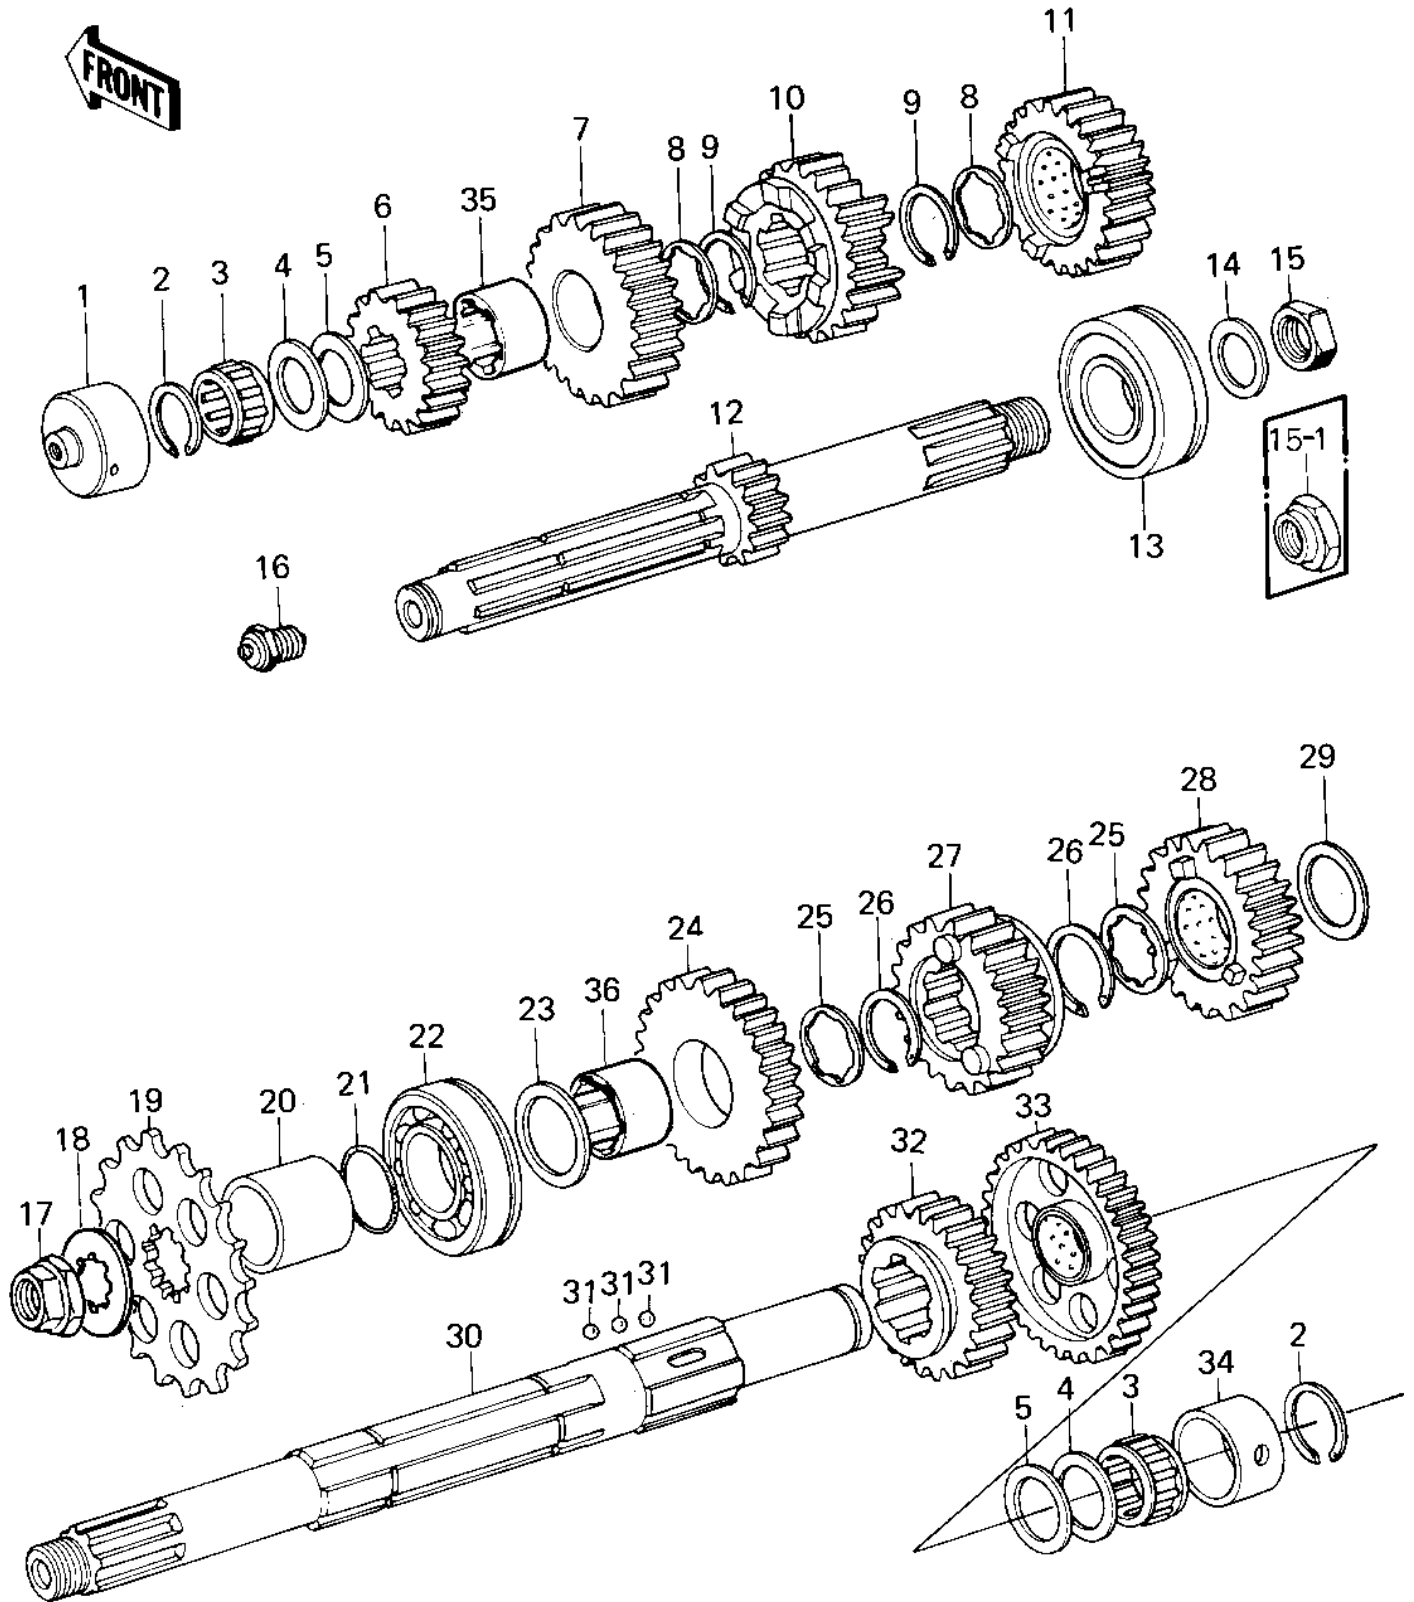

1979 KZ1000 PARTS DIAGRAM

TRANSMISSION ('79-'80 A3/A3A/A4)

1979 KZ1000 PARTS LIST

TRANSMISSION ('79-'80 A3/A3A/A4)

ITEM NAME	PART NUMBER	QUANTITY
BUSH,DRIVE SHAFT (Ref # 1)	92028-122	1
CIRCLIP,25MM (Ref # 2)	92033-025	2
BEARING,PK223013.8 (Ref # 3)	92046-031	2
WASHER,PLAIN,22MM (Ref # 4)	92022-212	2
WASHER,PLAIN,22MM (Ref # 4)	92022-213	2
SPACER (I.D=22 O.D=3 (Ref # 5)	92026-1020	2
2ND GER,DRIVE SHAFT (Ref # 6)	13130-032	1
TOP GEAR,DRIVE SHAFT (Ref # 7)	13136-042	1
WASHER,LOCK (O.D=35) (Ref # 8)	92022-1077	2
CIRCLIP 28MM (Ref # 9)	480J2800	2
3RD GEAR,DRIVE SHAFT (Ref # 10)	13132-030	1
4TH GEAR,DRIVE SHAFT (Ref # 11)	13134-016	1
SHAFT,DRIVE 12T (Ref # 12)	13127-042	1
BEARING,BALL,5305NSH (Ref # 13)	92045-1028	1
BEARING,BALL,5305NSH (Ref # 13)	92045-1028	1
WASHER (Ref # 14)	92125-002	1
NUT,20MM (Ref # 15)	92015-1555	1
NUT,20MM (Ref # 15-1)	92015-1555	1
SWITCH,NEUTRAL (Ref # 16)	13151-5003	1
NUT,20MM (Ref # 17)	92015-1254	1
WASHER (Ref # 18)	92200-1065	1
ENGINE SPROCKET,15T (Ref # 19)	13144-1001	1
COLLAR,ENG SPROCKET (Ref # 20)	92027-288	1
"O" RING (Ref # 21)	92055-035	1
BEARING,BL305 256217 (Ref # 22)	92045-021	1
WASHER,PLAIN,25MM (Ref # 23)	92022-210	1
2ND GEAR,OUTPUT SHAF (Ref # 24)	13131-038	1
WASHER,LOCK(O.D=40) (Ref # 25)	92022-1078	2
CIRCLIP,30MM (Ref # 26)	480J3000	2

1979 KZ1000 PARTS LIST

TRANSMISSION ('79-'80 A3/A3A/A4)

ITEM NAME	PART NUMBER	QUANTITY
TOP GEAR,OUTPUT SHAF (Ref # 27)	13129-1214	1
3RD GEAR,OUTPUT SHAF (Ref # 28)	13133-031	1
WASHER,PLAIN,30MM (Ref # 29)	92022-209	1
SHAFT,OUT PUT (Ref # 30)	13128-1013	1
BALL STEEL 3/16' (Ref # 31)	600A0600	3
4TH GEAR,OUTPUT SHAF (Ref # 32)	13135-020	1
LOW GER,OUTPUT SHAFT (Ref # 33)	13129-046	1
BUSH,OUTPUT SHAFT (Ref # 34)	92028-123	1
BUSHING,TOP GEAR (Ref # 35)	92028-1124	1
BUSHING,2ND GEAR (Ref # 36)	92028-1005	1