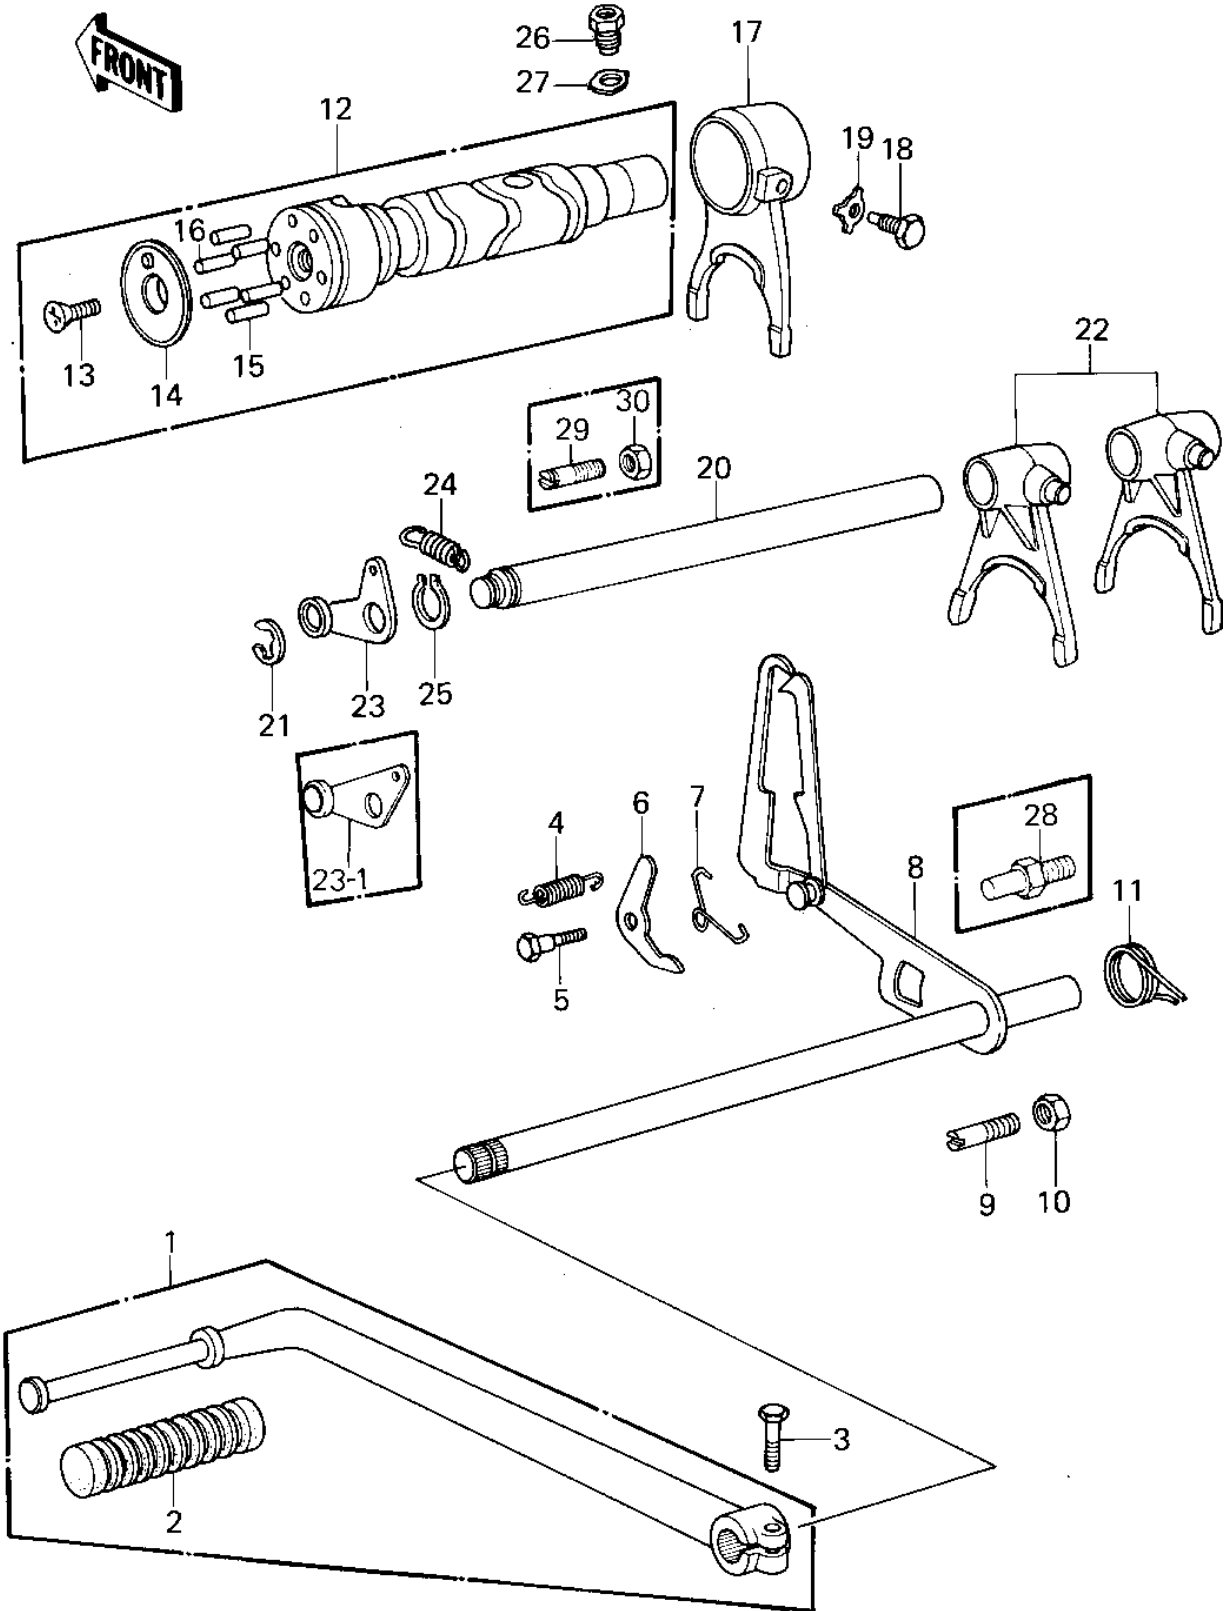

1979 KZ1000 PARTS DIAGRAM

GEAR CHANGE MECHANISM ('79-'80 A3/A3A/A4)

1979 KZ1000 PARTS LIST

GEAR CHANGE MECHANISM ('79-'80 A3/A3A/A4)

ITEM NAME	PART NUMBER	QUANTITY
PEDAL ASSY,GEAR CHAN (Ref # 1)	13242-006	1
RUBBER CHANGE PEDAL (Ref # 2)	13157-004	1
BOLT-UPSET,6X20 (Ref # 3)	112G0620	1
SPRING CHNG DRUM LEV (Ref # 4)	92081-051	1
BOLT,CHANGE DRUM LEV (Ref # 5)	92150-1450	1
LEVER,GEAR CHNG DRUM (Ref # 6)	13168-024	1
SPRING,KICK PAWL (Ref # 7)	92083-018	1
LEVER ASSY GEAR CHNG (Ref # 8)	13161-029	1
PIN CHANGE PEDAL SPR (Ref # 9)	92043-057	1
NUT 8MM (Ref # 10)	312B0800	1
SPRING,CHG PEDL RTRN (Ref # 11)	92083-028	1
DRUM ASSY,GEAR CHANG (Ref # 12)	13239-1015	1
SCREW CNTSNK HD 6X20 (Ref # 13)	221B0620	1
HOLDER,CHANGE DRUM (Ref # 14)	13091-1088	1
PIN GEAR CHANGE DRUM (Ref # 15)	92042-014	5
PIN-CHANGE DRUM (Ref # 16)	92042-020	1
FORK,SELECTOR,3RD (Ref # 17)	13140-046	1
PIN SELECT FORK GUID (Ref # 18)	92043-016	1
WASHER LOCK 10MM (Ref # 19)	92031-001	1
ROD,SHIFT (Ref # 20)	49047-1006	1
CIRCLIP 12MM (Ref # 21)	480J1200	1
FORK,SELECTOR,4TH&TO (Ref # 22)	13140-045	2
LEVER ASSY,CHANGE (Ref # 23)	13236-1005	1
LEVER,NEUTRAL POSITI (Ref # 23-1)	13236-1020	1
SPRING CHNG DRUM LEV (Ref # 24)	92081-051	1
CIRCLIP 6MM (Ref # 25)	482J6000	1
BOLT,CHG DRUM POSITN (Ref # 26)	92001-112	1
BOLT,CHG DRUM POSITN (Ref # 26)	92001-1052	1
WASHER,LOCK (Ref # 27)	92024-047	1

1979 KZ1000 PARTS LIST

GEAR CHANGE MECHANISM ('79-'80 A3/A3A/A4)

ITEM NAME	PART NUMBER	QUANTITY
BOLT,RETURN SPRING (Ref # 28)	92001-1401	1
BOLT,NEUTRAL POSITIO (Ref # 29)	92001-1301	1
NUT 6MM (Ref # 30)	312B0600	1