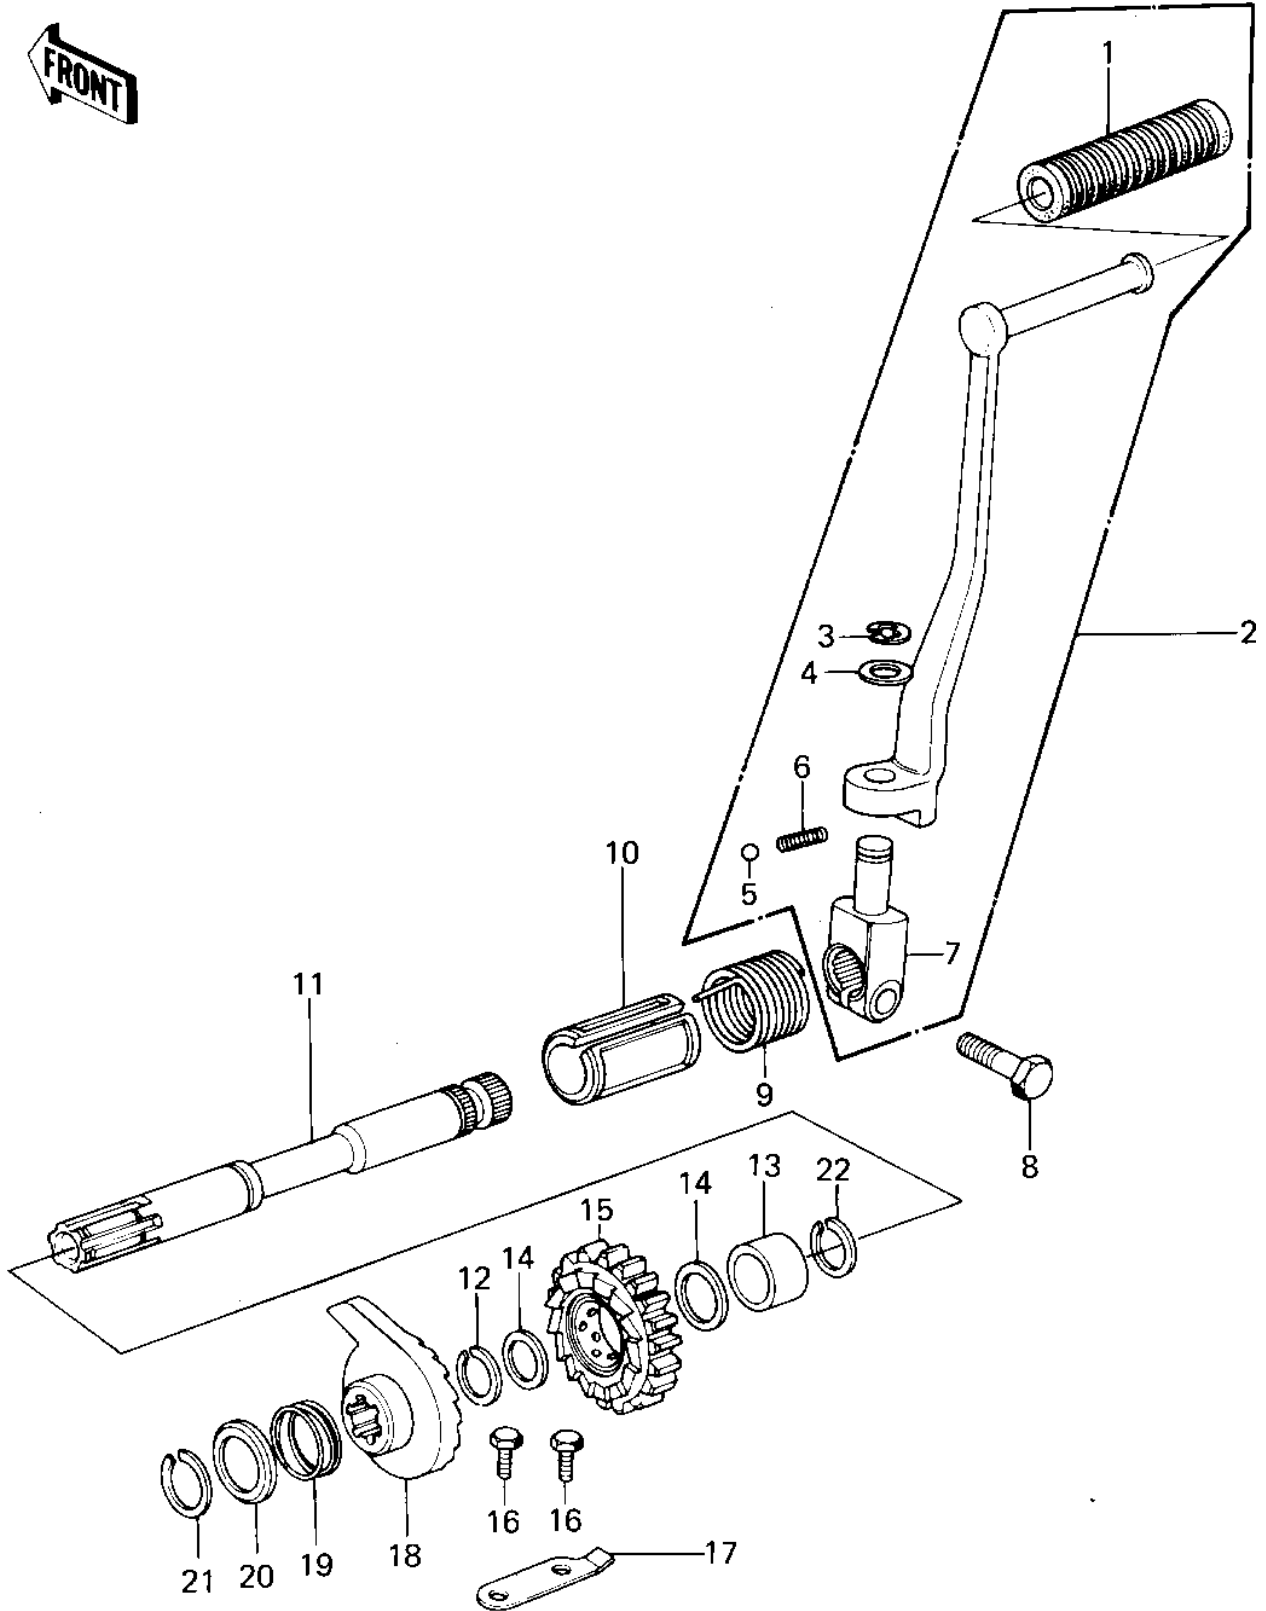

# 1979 KZ1000 PARTS DIAGRAM

KICKSTARTER MECHANISM ('79-'80 A3/A3A/A4)

# 1979 KZ1000 PARTS LIST

KICKSTARTER MECHANISM ('79-'80 A3/A3A/A4)

ITEM NAME	PART NUMBER	QUANTITY
RUBBER KICK PEDAL (Ref # 1)	13063-004	1
PEDAL,KICKSTARTER (Ref # 2)	13058-044	1
CIRCLIP 10MM (Ref # 3)	482J0100	1
WASHER BRAKE PEDAL (Ref # 4)	92022-085	1
BALL STEEL 1/4' (Ref # 5)	600A0800	1
SPRING KICK PEDAL (Ref # 6)	92081-020	1
BOSS-KICK PEDAL (Ref # 7)	13061-014	1
BOLT-HEX HEAD,10X25 (Ref # 8)	114B1025	1
SPRING,KICKSTARTER (Ref # 9)	92082-004	1
GUID,KICK SPRING (Ref # 10)	13070-1008	1
SHAFT,KICKSTARTER (Ref # 11)	13066-1004	1
CIRCLIP,25MM (Ref # 12)	92033-025	1
COLLAR,KICKSHAFT (Ref # 13)	92028-126	1
WASHER,PLAIN,22MM (Ref # 14)	92022-207	2
GEAR,KICKSTARTER (Ref # 15)	59051-1006	1
BOLT-UPSET (Ref # 16)	112G0614	2
STOPPER,KICKSTARTER (Ref # 17)	13072-012	1
RATCHET,KICK SHAFT (Ref # 18)	13078-011	1
SPRING RATCHET (Ref # 19)	92081-104	1
CAP,KICKSTARTER (Ref # 20)	92102-008	1
CIRCLIP,19MM (Ref # 21)	480J1900	1
CIRCLIP,22MM (Ref # 22)	480J2200	1