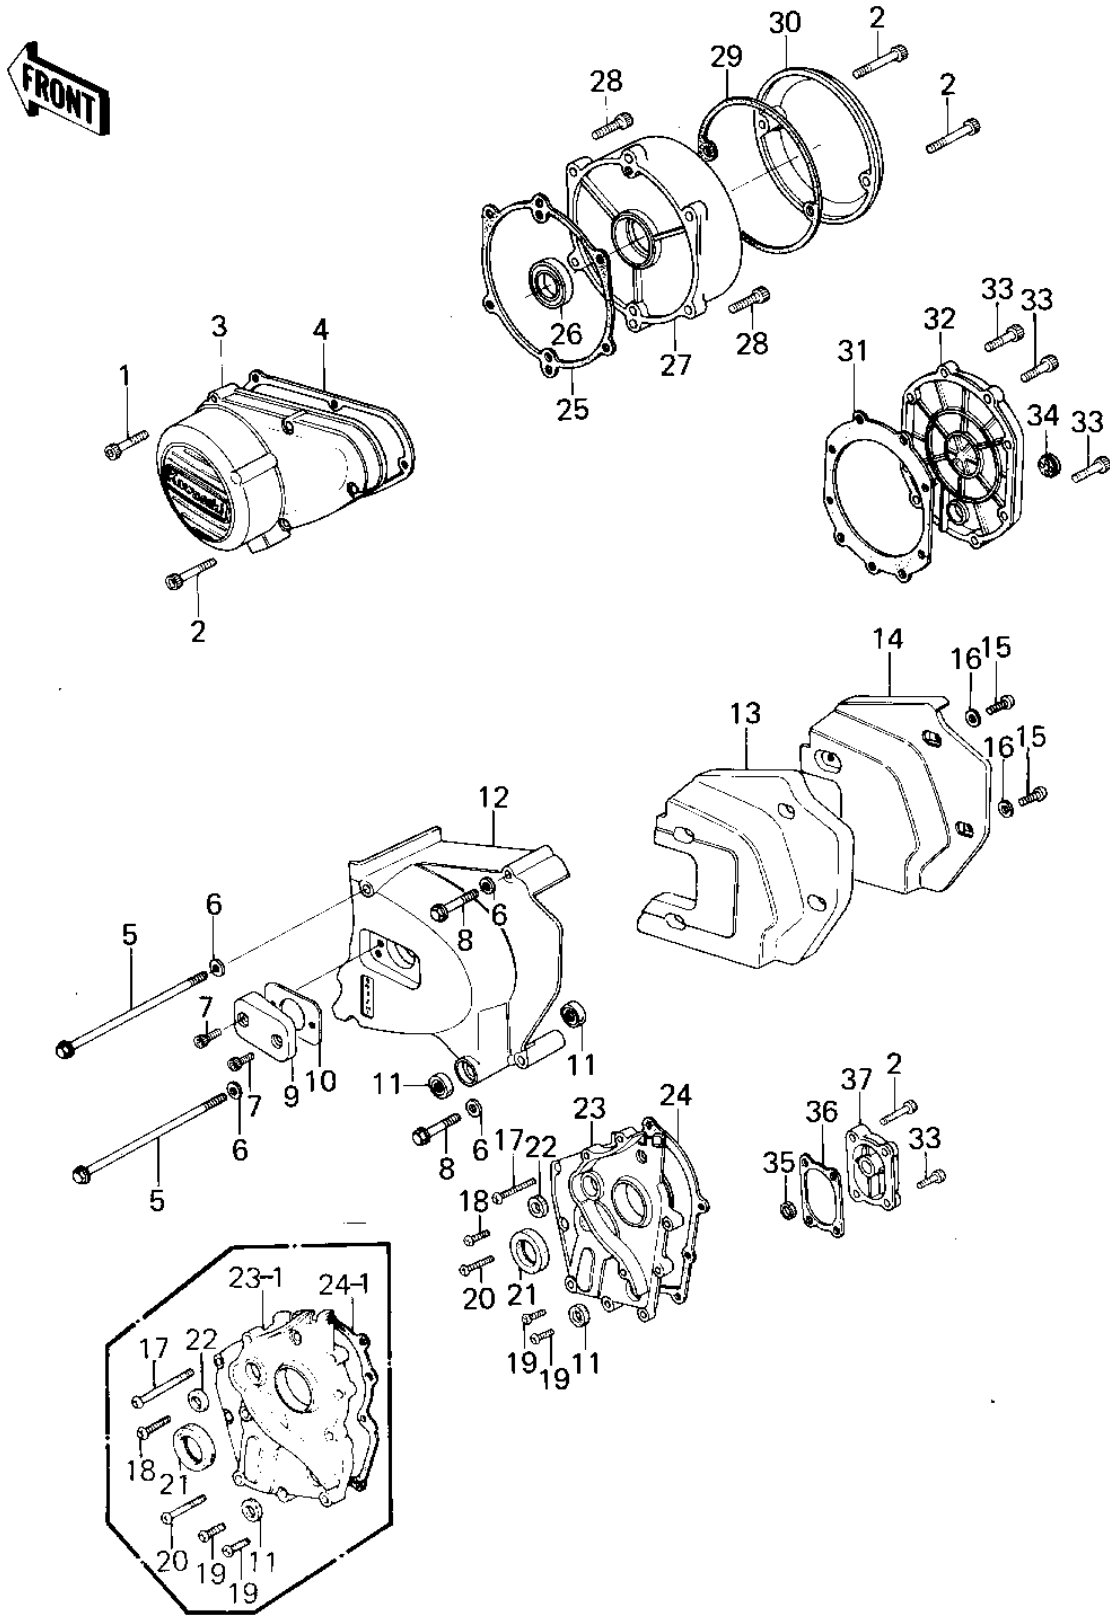

1979 KZ1000 PARTS DIAGRAM

ENGINE COVERS ('79-'80 A3/A3A/A4)

1979 KZ1000 PARTS LIST

ENGINE COVERS ('79-'80 A3/A3A/A4)

ITEM NAME	PART NUMBER	QUANTITY
BOLT,SOCKET,6X30 (Ref # 1)	120P0630	6
BOLT,SOCKET,6X40 (Ref # 2)	120P0640	6
COVER,GENERATOR (Ref # 3)	14031-1015	1
GASKET,GENERATOR COV (Ref # 4)	11060-1075	1
BOLT-UPSET,6X125 (Ref # 5)	112G06125	2
WASHER PLAIN 6MM (Ref # 6)	410B0600	4
BOLT,SOCKET,6X16 (Ref # 7)	120P0616	2
BOLT,6X70 (Ref # 8)	110G0670	2
COVER,CLUTCH ADJUSTI (Ref # 9)	14025-1038	1
GASKET,CLUTCH ADJ CO (Ref # 10)	11009-1126	1
OIL SEAL SB12205 (Ref # 11)	92049-004	3
COVER,FRONT CHAIN (Ref # 12)	14026-1017	1
ARRESTER,SOUND (Ref # 13)	92075-1064	1
COVER,SOUND ARRESTER (Ref # 14)	14025-1044	1
SCREW PAN HEAD 6X12 (Ref # 15)	220B0612	4
WASHER PLAIN 6MM (Ref # 16)	410B0600	4
SCREW PAN HEAD 6X60 (Ref # 17)	220B0660	1
SCREW PAN HEAD 6X28 (Ref # 18)	220B0628	1
SCREW PAN HEAD 6X22 (Ref # 19)	220B0622	5
SCREW PAN HEAD 6X22 (Ref # 19)	220B0622	6
SCREW PAN HEAD 6X40 (Ref # 20)	220B0640	2
OIL SEAL SC325210 (Ref # 21)	92050-024	1
OIL SEAL,TC7187 (Ref # 22)	92050-048	1
COVER,TRANSMISSION (Ref # 23)	14025-1106	1
COVER,TRANSMISSION (Ref # 23-1)	14025-5028	1
GASKET,MISSION COVER (Ref # 24)	14058-004	1
GASKET,TRANSMISSION (Ref # 24-1)	11060-1069	1
GASKET,RH ENGINE COV (Ref # 25)	11060-1071	1
OIL SEAL,S25407R (Ref # 26)	92050-047	1

1979 KZ1000 PARTS LIST

ENGINE COVERS ('79-'80 A3/A3A/A4)

ITEM NAME	PART NUMBER	QUANTITY
COVER,R.H ENGINE (Ref # 27)	14032-083	1
BOLT,SOCKET,6X22 (Ref # 28)	120P0622	6
GASKET,POINT CAP (Ref # 29)	14050-006	1
COVER,CENTACK BREAKE (Ref # 30)	14025-1037	1
GASKET,CLUTCH (Ref # 31)	14046-024	1
COVER,CLUTCH (Ref # 32)	14032-1006	1
BOLT,6X25 (Ref # 33)	120P0625	11
GAUGE,OIL LEVEL (Ref # 34)	52015-004	1
OIL SEAL,SC22325 (Ref # 35)	92049-1048	1
GASKET,KICK COVER (Ref # 36)	14046-025	1
COVER,KICKSTARTER, (Ref # 37)	14032-075-21	1