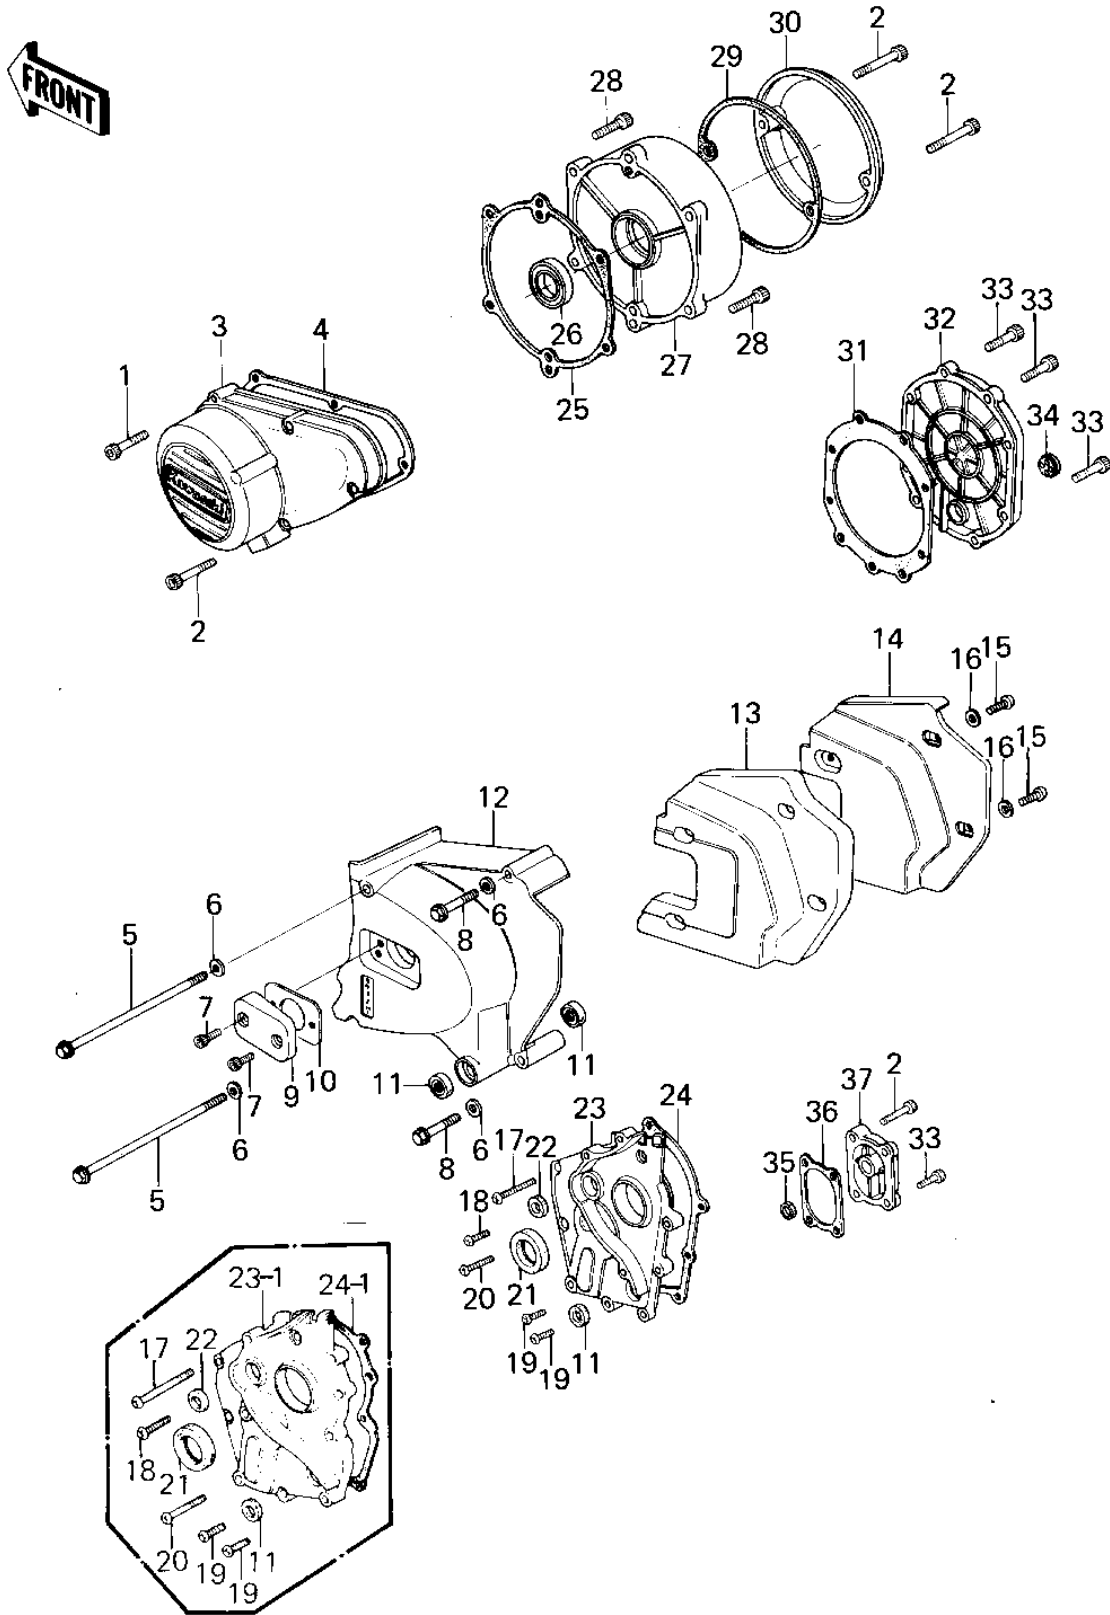

# 1979 KZ1000 PARTS DIAGRAM

ENGINE COVERS ('79-'80 A3/A3A/A4)

# 1979 KZ1000 PARTS LIST

ENGINE COVERS ('79-'80 A3/A3A/A4)

ITEM NAME	PART NUMBER	QUANTITY
BOLT,SOCKET,6X30 (Ref # 1)	120P0630	6
BOLT,SOCKET,6X40 (Ref # 2)	120P0640	6
COVER,GENERATOR (Ref # 3)	14031-1015	1
GASKET,GENERATOR COV (Ref # 4)	11060-1075	1
BOLT-UPSET,6X125 (Ref # 5)	112G06125	2
WASHER PLAIN 6MM (Ref # 6)	410B0600	4
BOLT,SOCKET,6X16 (Ref # 7)	120P0616	2
BOLT,6X70 (Ref # 8)	110G0670	2
COVER,CLUTCH ADJUSTI (Ref # 9)	14025-1038	1
GASKET,CLUTCH ADJ CO (Ref # 10)	11009-1126	1
OIL SEAL SB12205 (Ref # 11)	92049-004	3
COVER,FRONT CHAIN (Ref # 12)	14026-1017	1
ARRESTER,SOUND (Ref # 13)	92075-1064	1
COVER,SOUND ARRESTER (Ref # 14)	14025-1044	1
SCREW PAN HEAD 6X12 (Ref # 15)	220B0612	4
WASHER PLAIN 6MM (Ref # 16)	410B0600	4
SCREW PAN HEAD 6X60 (Ref # 17)	220B0660	1
SCREW PAN HEAD 6X28 (Ref # 18)	220B0628	1
SCREW PAN HEAD 6X22 (Ref # 19)	220B0622	5
SCREW PAN HEAD 6X22 (Ref # 19)	220B0622	6
SCREW PAN HEAD 6X40 (Ref # 20)	220B0640	2
OIL SEAL SC325210 (Ref # 21)	92050-024	1
OIL SEAL,TC7187 (Ref # 22)	92050-048	1
COVER,TRANSMISSION (Ref # 23)	14025-1106	1
COVER,TRANSMISSION (Ref # 23-1)	14025-5028	1
GASKET,MISSION COVER (Ref # 24)	14058-004	1
GASKET,TRANSMISSION (Ref # 24-1)	11060-1069	1
GASKET,RH ENGINE COV (Ref # 25)	11060-1071	1
OIL SEAL,S25407R (Ref # 26)	92050-047	1

## 1979 KZ1000 PARTS LIST

ENGINE COVERS ('79-'80 A3/A3A/A4)

ITEM NAME	PART NUMBER	QUANTITY
COVER,R.H ENGINE (Ref # 27)	14032-083	1
BOLT,SOCKET,6X22 (Ref # 28)	120P0622	6
GASKET,POINT CAP (Ref # 29)	14050-006	1
COVER,CENTACK BREAKE (Ref # 30)	14025-1037	1
GASKET,CLUTCH (Ref # 31)	14046-024	1
COVER,CLUTCH (Ref # 32)	14032-1006	1
BOLT,6X25 (Ref # 33)	120P0625	11
GAUGE,OIL LEVEL (Ref # 34)	52015-004	1
OIL SEAL,SC22325 (Ref # 35)	92049-1048	1
GASKET,KICK COVER (Ref # 36)	14046-025	1
COVER,KICKSTARTER, (Ref # 37)	14032-075-21	1