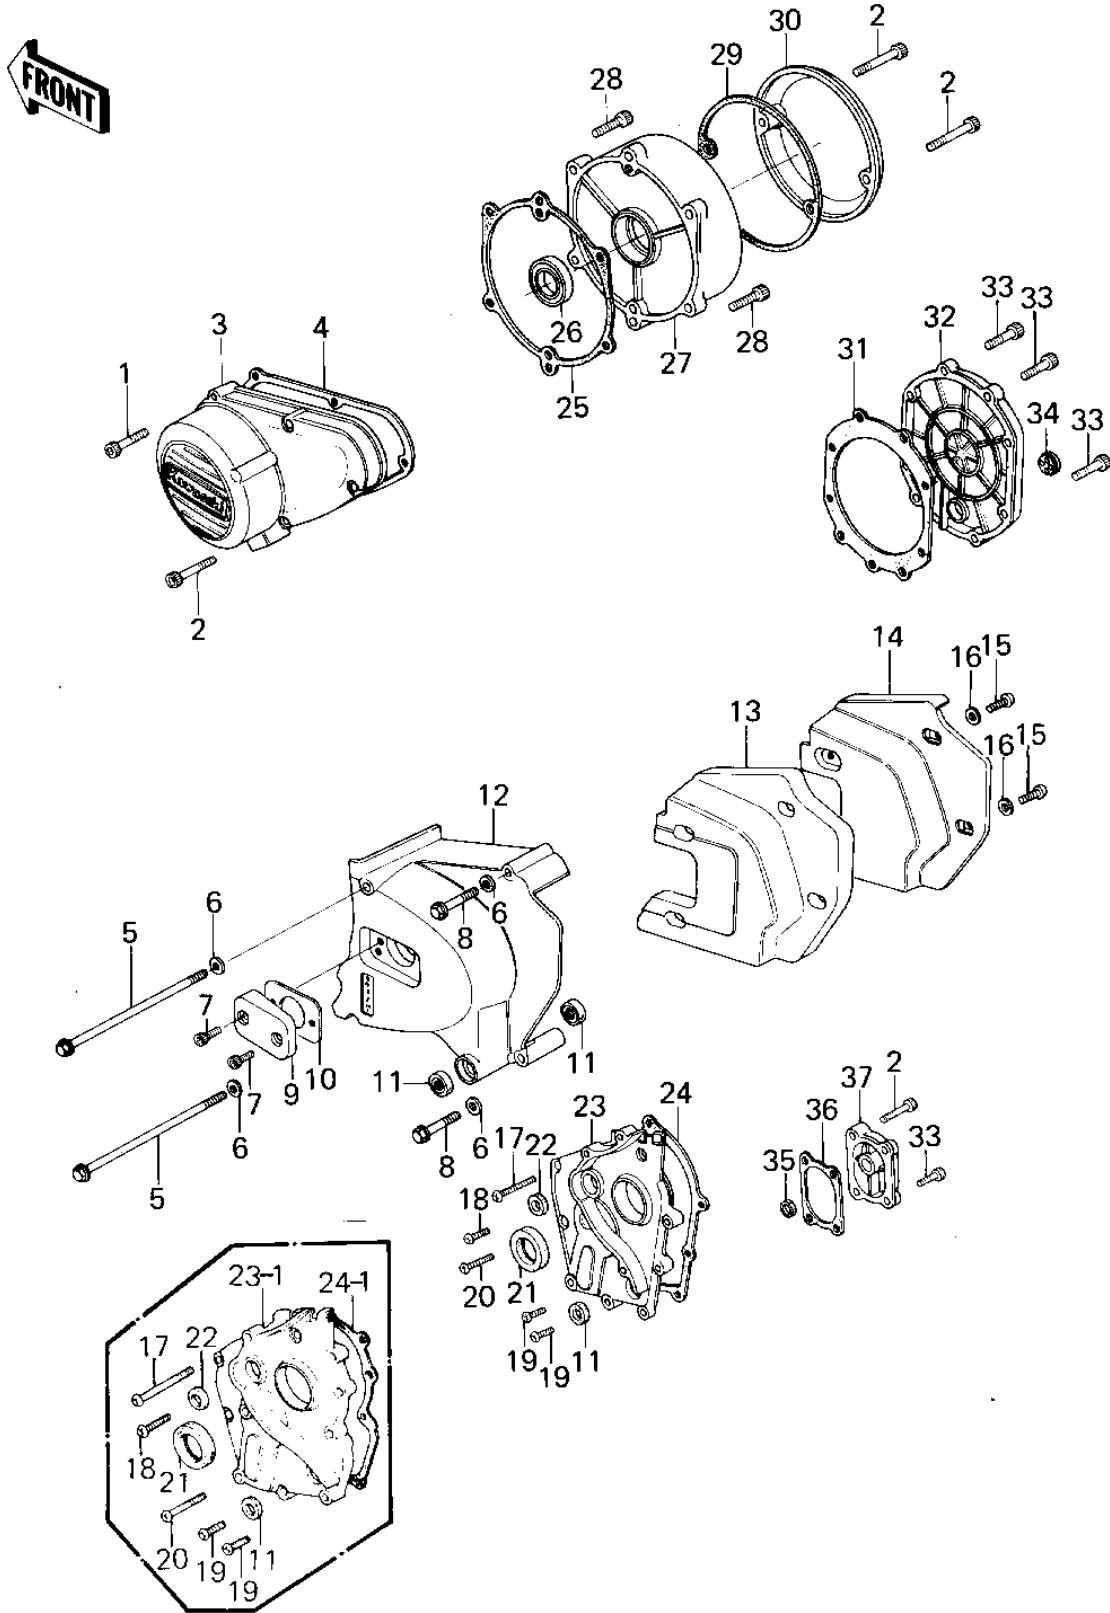

1979 KZ1000 PARTS DIAGRAM

ENGINE COVERS ('79-'80 A3/A3A/A4)

1979 KZ1000 PARTS LIST

ENGINE COVERS ('79-'80 A3/A3A/A4)

ITEM NAME	PART NUMBER	QUANTITY
BOLT,SOCKET,6X30 (Ref # 1)	120P0630	6
BOLT,SOCKET,6X40 (Ref # 2)	120P0640	6
COVER,GENERATOR (Ref # 3)	14031-1015	1
GASKET,GENERATOR COV (Ref # 4)	11060-1075	1
BOLT-UPSET,6X125 (Ref # 5)	112G06125	2
WASHER PLAIN 6MM (Ref # 6)	410B0600	4
BOLT,SOCKET,6X16 (Ref # 7)	120P0616	2
BOLT,6X70 (Ref # 8)	110G0670	2
COVER,CLUTCH ADJUSTI (Ref # 9)	14025-1038	1
GASKET,CLUTCH ADJ CO (Ref # 10)	11009-1126	1
OIL SEAL SB12205 (Ref # 11)	92049-004	3
COVER,FRONT CHAIN (Ref # 12)	14026-1017	1
ARRESTER,SOUND (Ref # 13)	92075-1064	1
COVER,SOUND ARRESTER (Ref # 14)	14025-1044	1
SCREW PAN HEAD 6X12 (Ref # 15)	220B0612	4
WASHER PLAIN 6MM (Ref # 16)	410B0600	4
SCREW PAN HEAD 6X60 (Ref # 17)	220B0660	1
SCREW PAN HEAD 6X28 (Ref # 18)	220B0628	1
SCREW PAN HEAD 6X22 (Ref # 19)	220B0622	5
SCREW PAN HEAD 6X22 (Ref # 19)	220B0622	6
SCREW PAN HEAD 6X40 (Ref # 20)	220B0640	2
OIL SEAL SC325210 (Ref # 21)	92050-024	1
OIL SEAL,TC7187 (Ref # 22)	92050-048	1
COVER,TRANSMISSION (Ref # 23)	14025-1106	1
COVER,TRANSMISSION (Ref # 23-1)	14025-5028	1
GASKET,MISSION COVER (Ref # 24)	14058-004	1
GASKET,TRANSMISSION (Ref # 24-1)	11060-1069	1
GASKET,RH ENGINE COV (Ref # 25)	11060-1071	1
OIL SEAL,S25407R (Ref # 26)	92050-047	1

1979 KZ1000 PARTS LIST

ENGINE COVERS ('79-'80 A3/A3A/A4)

ITEM NAME	PART NUMBER	QUANTITY
COVER,R.H ENGINE (Ref # 27)	14032-083	1
BOLT,SOCKET,6X22 (Ref # 28)	120P0622	6
GASKET,POINT CAP (Ref # 29)	14050-006	1
COVER,CENTACK BREAKE (Ref # 30)	14025-1037	1
GASKET,CLUTCH (Ref # 31)	14046-024	1
COVER,CLUTCH (Ref # 32)	14032-1006	1
BOLT,6X25 (Ref # 33)	120P0625	11
GAUGE,OIL LEVEL (Ref # 34)	52015-004	1
OIL SEAL,SC22325 (Ref # 35)	92049-1048	1
GASKET,KICK COVER (Ref # 36)	14046-025	1
COVER,KICKSTARTER, (Ref # 37)	14032-075-21	1