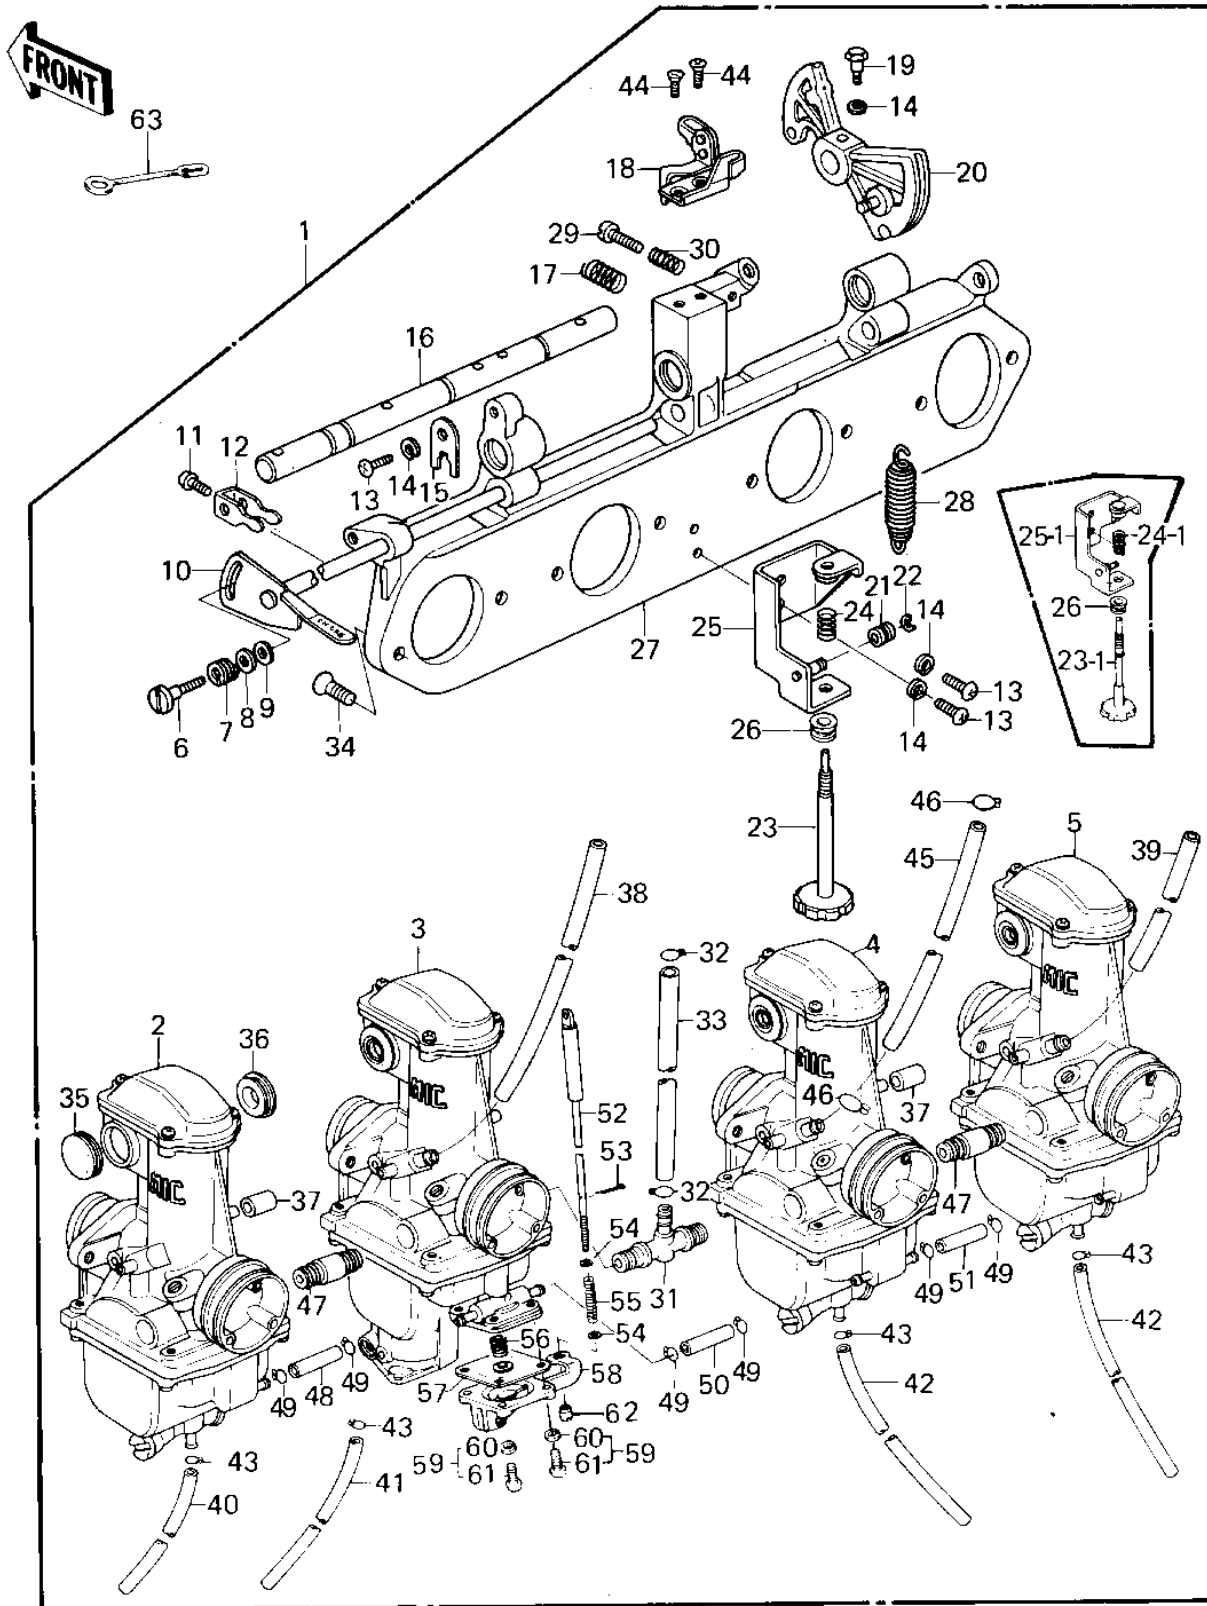

1979 KZ1000 PARTS DIAGRAM

CARBURETOR ASSY (U.S.A.)(79-'80 A3/A3A/