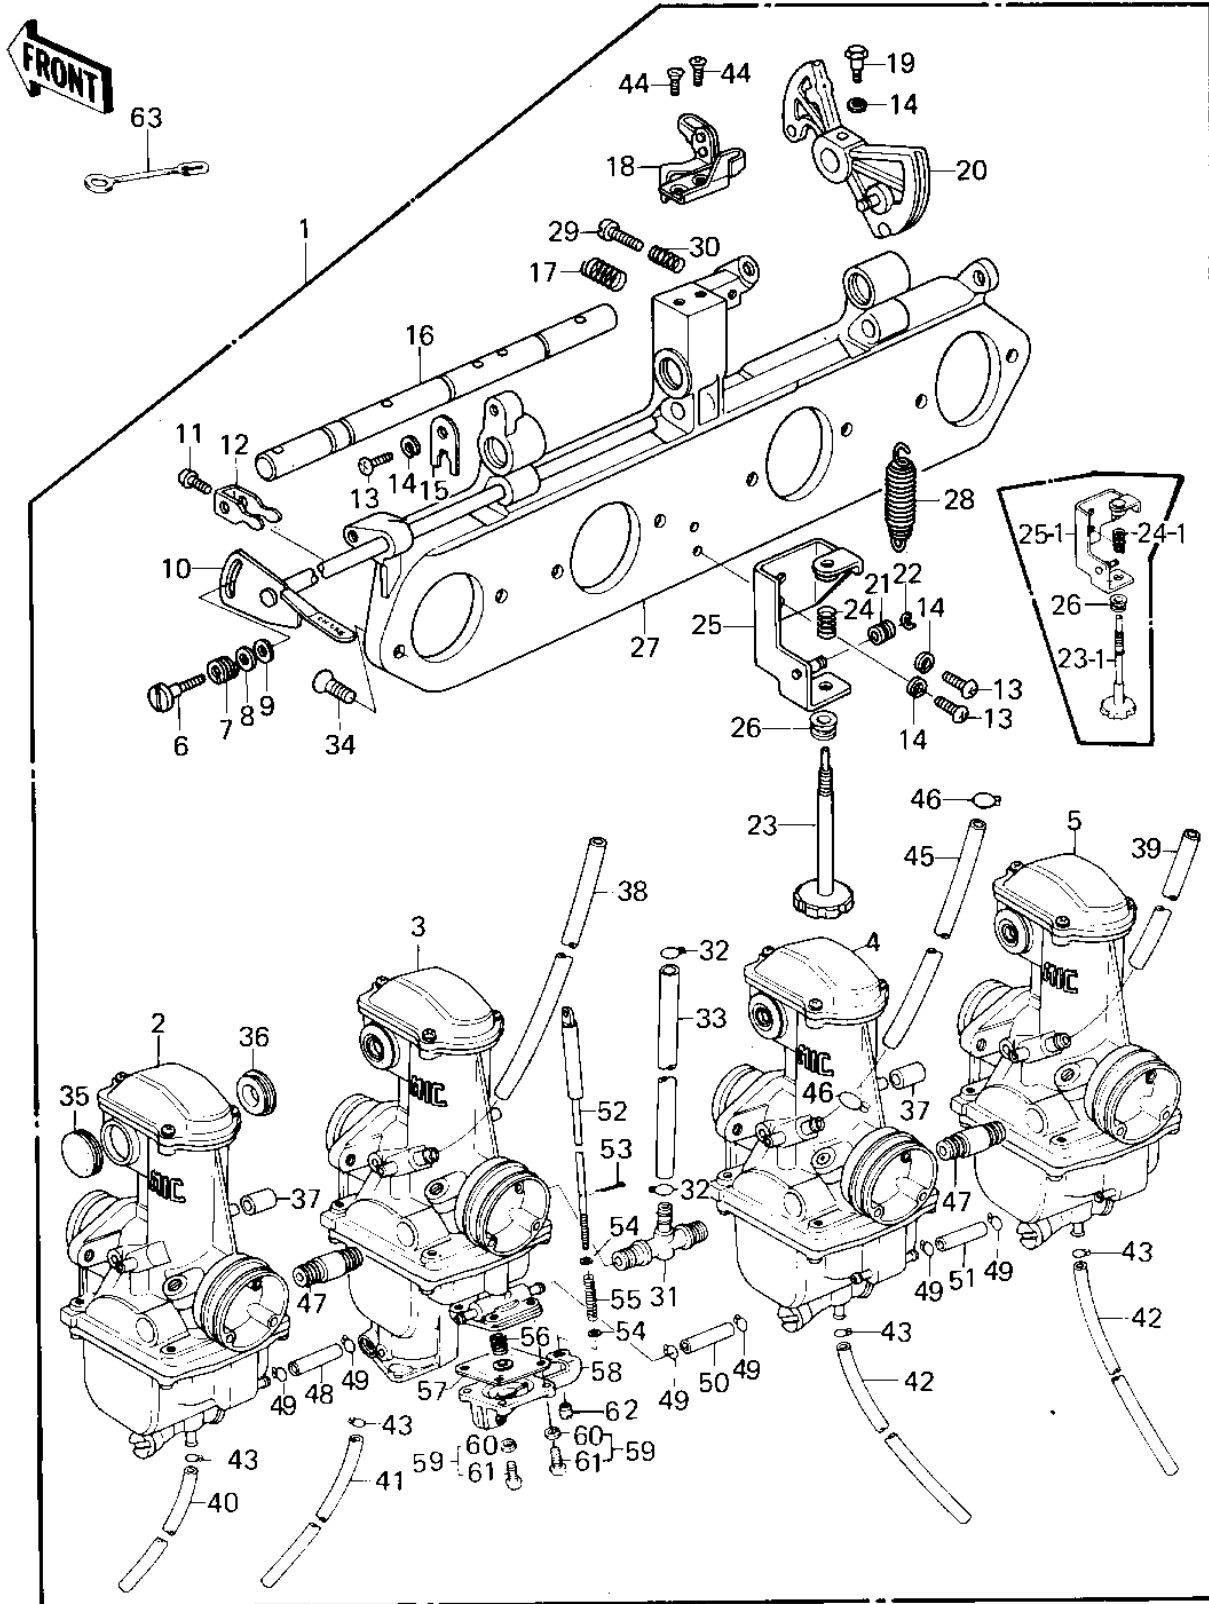

1979 KZ1000 PARTS DIAGRAM

CARBURETOR ASSY (U.S.A.)(79-'80 A3/A3A/