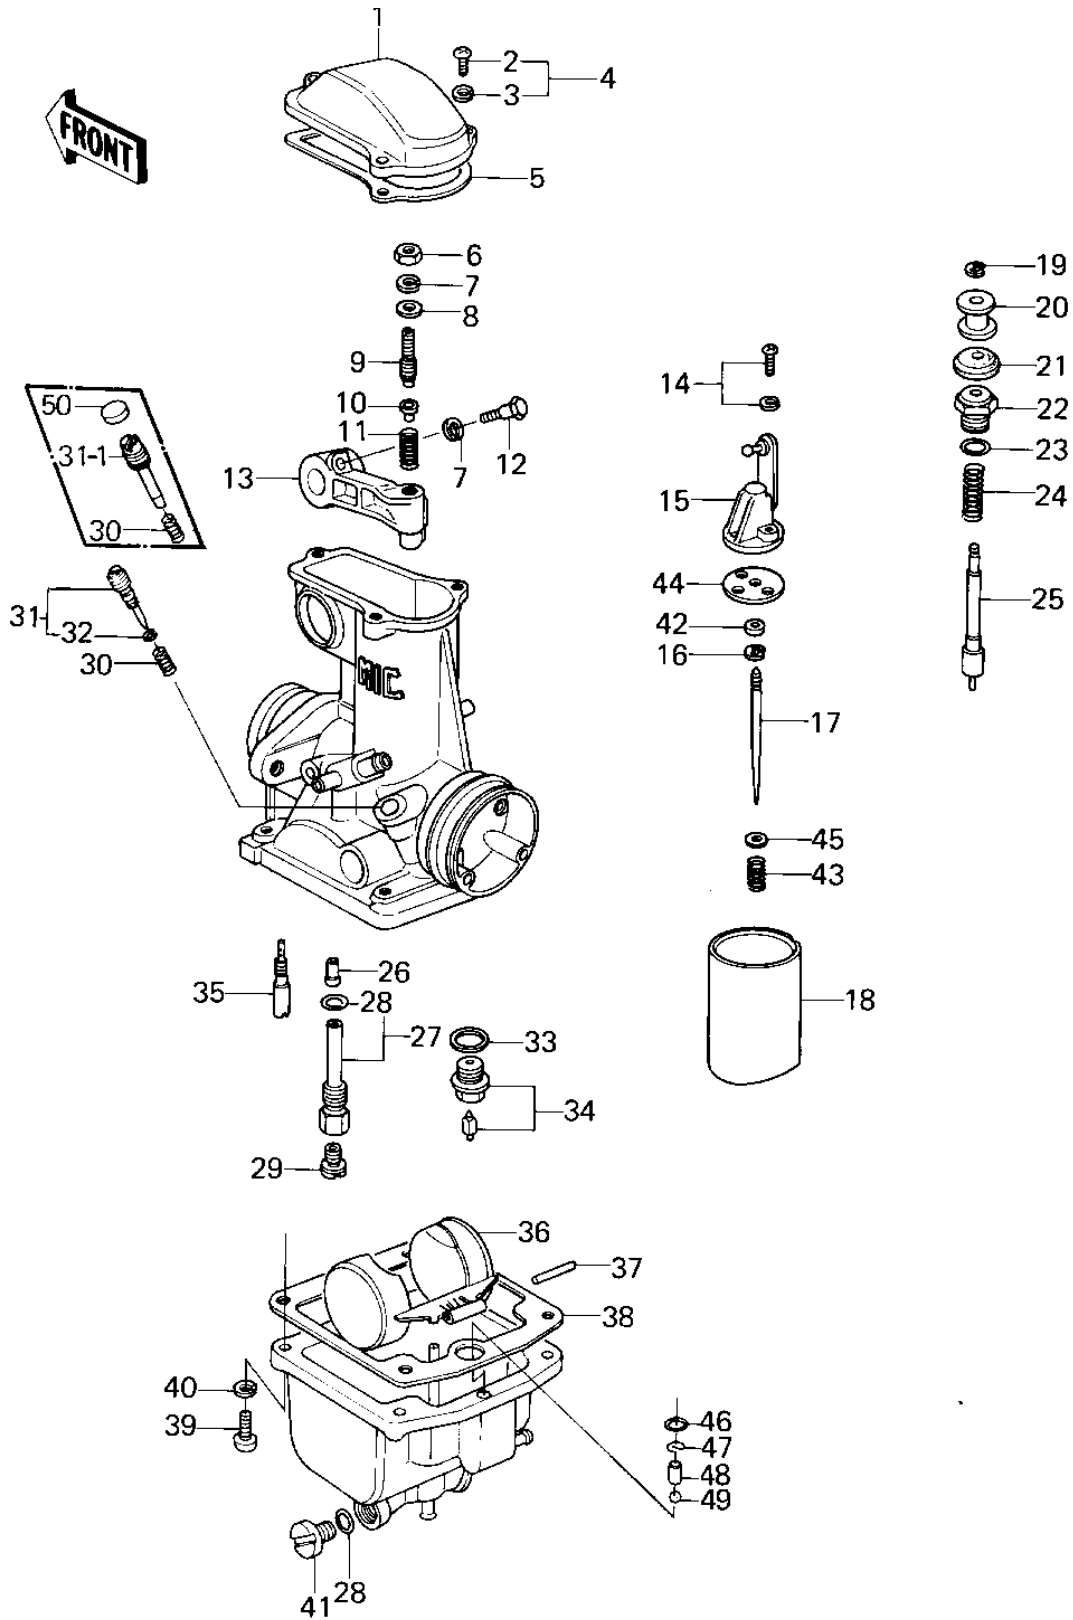

1979 KZ1000 PARTS DIAGRAM

CARBURETOR PARTS(U.S.A.)(79-'80 A3/A3A/