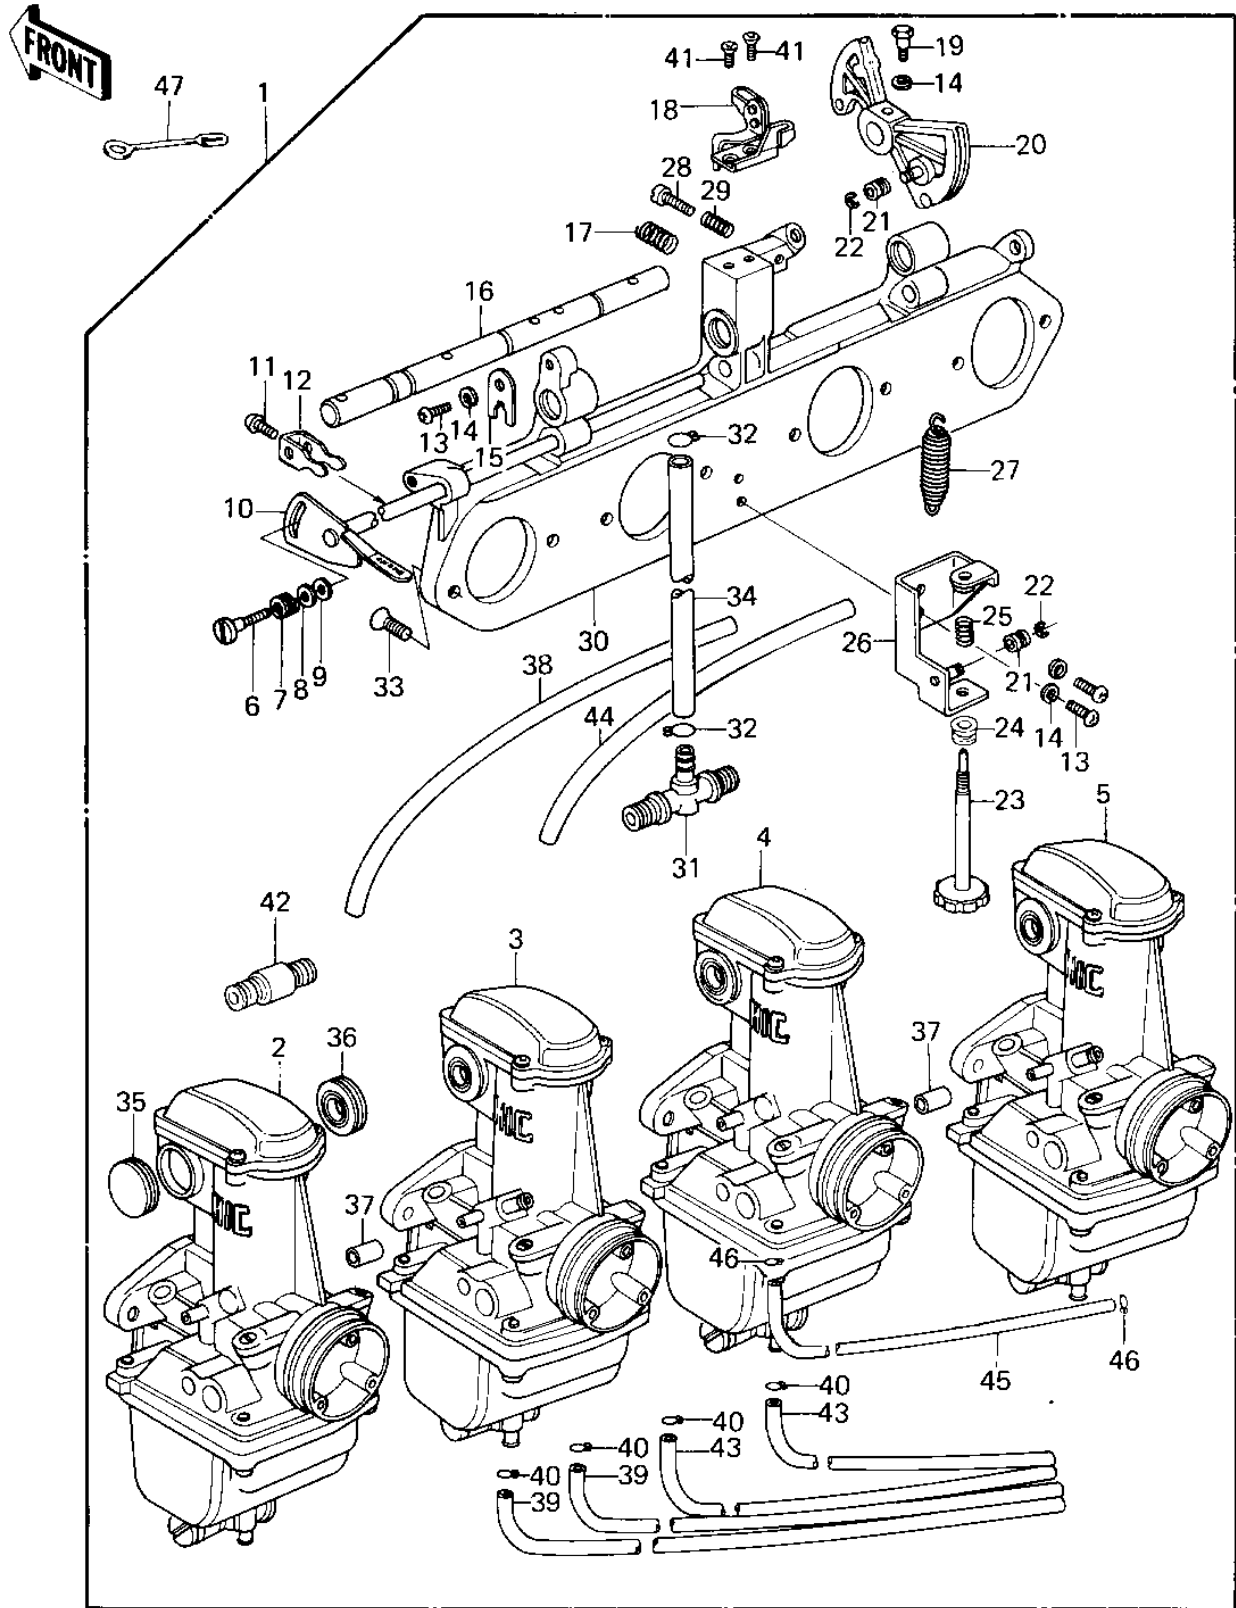

1979 KZ1000 PARTS DIAGRAM

CARBURETOR ASSY(CANADA)(79-'80 A3/A3A/A

1979 KZ1000 PARTS LIST

CARBURETOR ASSY(CANADA)(79-'80 A3/A3A/A

ITEM NAME	PART NUMBER	QUANTITY
CARBURETOR ASSY (Canada) (Ref # 1)	16001-1132	1
CARBURETOR,L.H,OUT (Canada) (Ref # 2)	16001-1161	1
CARBURETOR,L.H,INSIDE (Canada) (Ref # 3)	16001-1162	1
CARBURETOR,R.H,INSIDE (Canada) (Ref # 4)	16001-1163	1
CARBURETOR,R.H,OUT (Canada) (Ref # 5)	16001-1164	1
SCREW (Ref # 6)	16046-005	1
SPRING,F (Ref # 7)	16040-009	1
WASHER,PLAIN (Ref # 8)	16039-020	1
WASHER PLAIN 5MM (Ref # 8)	410B0500	AL
WASHER,PLAIN (Ref # 9)	16039-019	1
SHAFT,STARTER PLUNGE (Ref # 10)	16041-021	1
SCREW,PAN HEAD,5X7 (Ref # 11)	16046-007	4
LEVER,STARTER PLUNGE (Ref # 12)	13168-1026	4
SCREW-PAN-CROS (Ref # 13)	220B0514	3
WASHER SPRING 5MM (Ref # 14)	461F0500	4
PLATE,SHAFT STOPPER (Ref # 15)	16055-012	1
SHAFT,CARB CONNECTIO (Ref # 16)	16041-017	1
SPRING,CABLE PULLY (Ref # 17)	16040-022	1
BRACKET,THROTTLE CAB (Ref # 18)	16077-017	1
BOLT,HEX HEAD,5X14 (Ref # 19)	16067-006	1
PULLY,THROTTLE CABLE (Ref # 20)	13168-1024	1
RING (Ref # 21)	16073-016	2
CIRCLIP 3MM (Ref # 22)	482K3000	2
SCREW,THROTTLE STOP (Ref # 23)	16021-1006	1
BUSHING (Ref # 24)	92028-1071	1
SPRING,THROTTLE STOP (Ref # 25)	16022-017	1
BRACKET,THROTTLE CAB (Ref # 26)	11034-1185	1
SPRING,THROTTLE PULL (Ref # 27)	92081-1028	1
SCREW,ADJUSTER (Ref # 28)	16021-1011	1