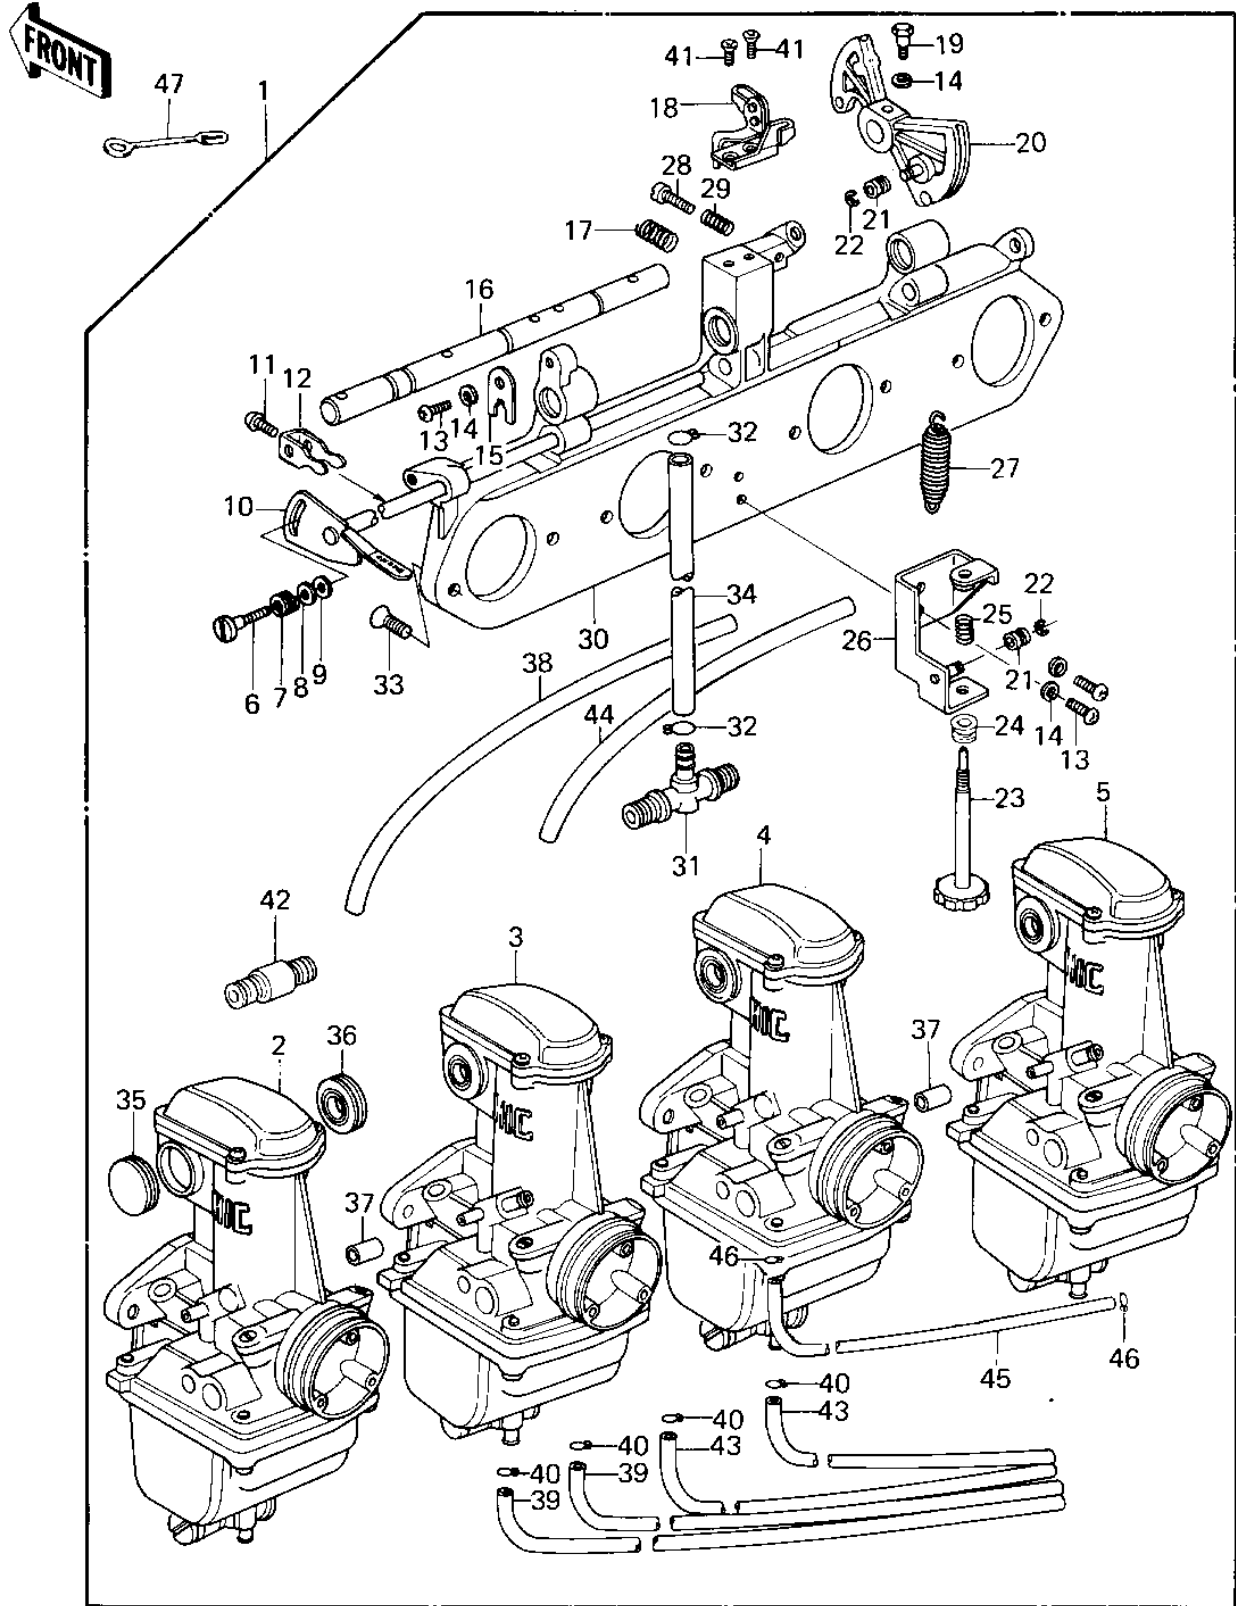

1980 KZ1000 PARTS DIAGRAM

CARBURETOR ASSY(CANADA)(79-'80 A3/A3A/A

1980 KZ1000 PARTS LIST

CARBURETOR ASSY(CANADA)(79-'80 A3/A3A/A

ITEM NAME	PART NUMBER	QUANTITY
CARBURETOR ASSY (Canada) (Ref # 1)	16001-1132	1
CARBURETOR,L.H,OUT (Canada) (Ref # 2)	16001-1161	1
CARBURETOR,L.H,INSIDE (Canada) (Ref # 3)	16001-1162	1
CARBURETOR,R.H,INSIDE (Canada) (Ref # 4)	16001-1163	1
CARBURETOR,R.H,OUT (Canada) (Ref # 5)	16001-1164	1
SCREW (Ref # 6)	16046-005	1
SPRING,F (Ref # 7)	16040-009	1
WASHER,PLAIN (Ref # 8)	16039-020	1
WASHER PLAIN 5MM (Ref # 8)	410B0500	AL
WASHER,PLAIN (Ref # 9)	16039-019	1
SHAFT,STARTER PLUNGE (Ref # 10)	16041-021	1
SCREW,PAN HEAD,5X7 (Ref # 11)	16046-007	4
LEVER,STARTER PLUNGE (Ref # 12)	13168-1026	4
SCREW-PAN-CROS (Ref # 13)	220B0514	3
WASHER SPRING 5MM (Ref # 14)	461F0500	4
PLATE,SHAFT STOPPER (Ref # 15)	16055-012	1
SHAFT,CARB CONNECTIO (Ref # 16)	16041-017	1
SPRING,CABLE PULLY (Ref # 17)	16040-022	1
BRACKET,THROTTLE CAB (Ref # 18)	16077-017	1
BOLT,HEX HEAD,5X14 (Ref # 19)	16067-006	1
PULLY,THROTTLE CABLE (Ref # 20)	13168-1024	1
RING (Ref # 21)	16073-016	2
CIRCLIP 3MM (Ref # 22)	482K3000	2
SCREW,THROTTLE STOP (Ref # 23)	16021-1006	1
BUSHING (Ref # 24)	92028-1071	1
SPRING,THROTTLE STOP (Ref # 25)	16022-017	1
BRACKET,THROTTLE CAB (Ref # 26)	11034-1185	1
SPRING,THROTTLE PULL (Ref # 27)	92081-1028	1
SCREW,ADJUSTER (Ref # 28)	16021-1011	1