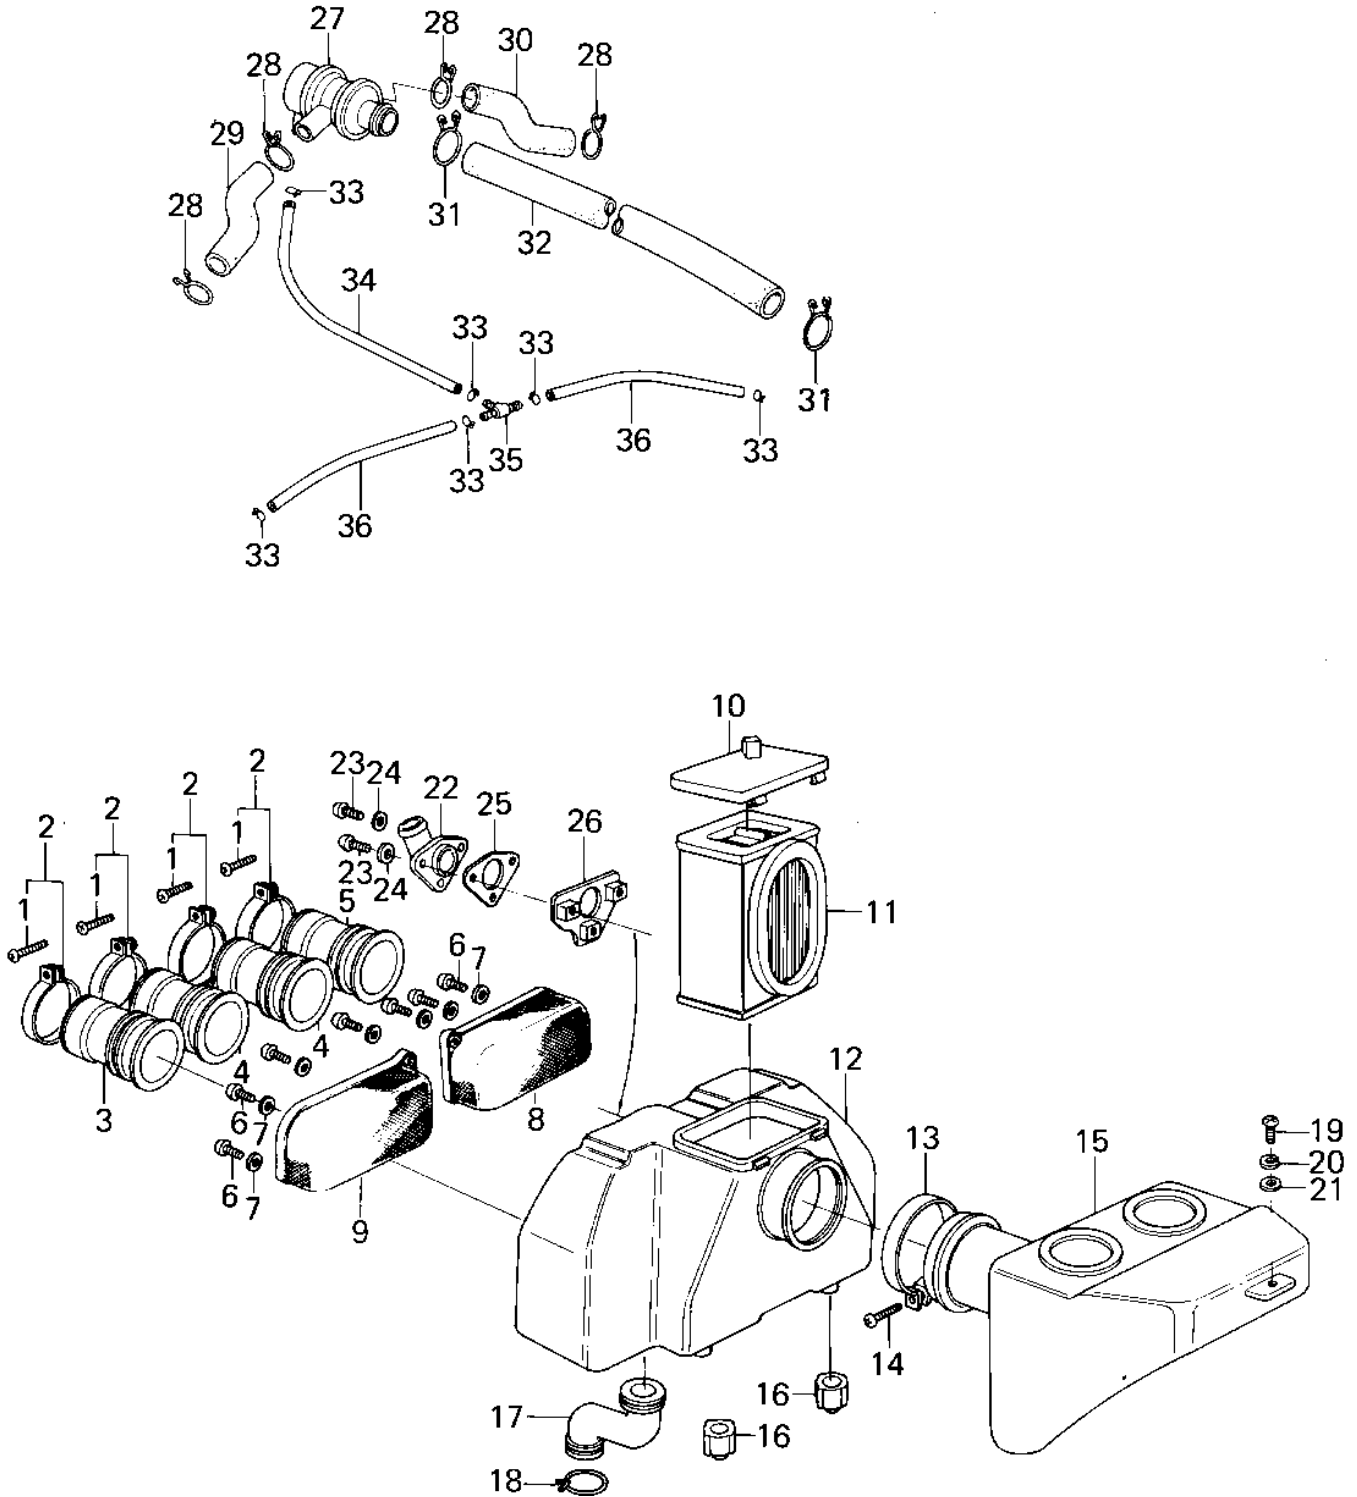

1979 KZ1000 PARTS DIAGRAM

AIR CLEANER ('79-'80 A3/A3A/A4)

1979 KZ1000 PARTS LIST

AIR CLEANER ('79-'80 A3/A3A/A4)

ITEM NAME	PART NUMBER	QUANTITY
SCREW,PAN HEAD (Ref # 1)	92011-037	4
CLAMP-INLET PIPE (Ref # 2)	92037-061	4
DUCT,AIR CLEANER,#1 (Ref # 3)	14073-1022	1
DUCT,AIR CLEANER,#2, (Ref # 4)	14073-1023	2
DUCT,AIR CLEANER,#4 (Ref # 5)	14073-1024	1
SCREW-PAN-CROS (Ref # 6)	220C0412	8
WASHER,PLAIN,4M/M (Ref # 7)	92022-1041	8
PLATE,CARBURETOR HOL (Ref # 8)	11040-003	1
PLATE,CARBURETOR HOL (Ref # 9)	11040-002	1
CAP,AIR CLEANER (Ref # 10)	11012-075	1
ELEMENT,AIR CLNR (Ref # 11)	11013-063	1
BODY,AIR CLEANER (Ref # 12)	11011-1025	1
CLAMP (Ref # 13)	92037-106	1
BOLT,5X50 (Ref # 14)	92011-036	1
SILENCER (Ref # 15)	11016-009	1
CAP,DRAIN (Ref # 16)	11012-1083	2
TUBE,DRAIN (Ref # 17)	92059-124	1
CLAMP BREATHER PIPE (Ref # 18)	92037-028	1
SCREW PAN HEAD 6X16 (Ref # 19)	220B0616	1
WASHER SPRING 6MM (Ref # 20)	461F0600	1
WASHER PLAIN 6MM (Ref # 21)	410B0600	1