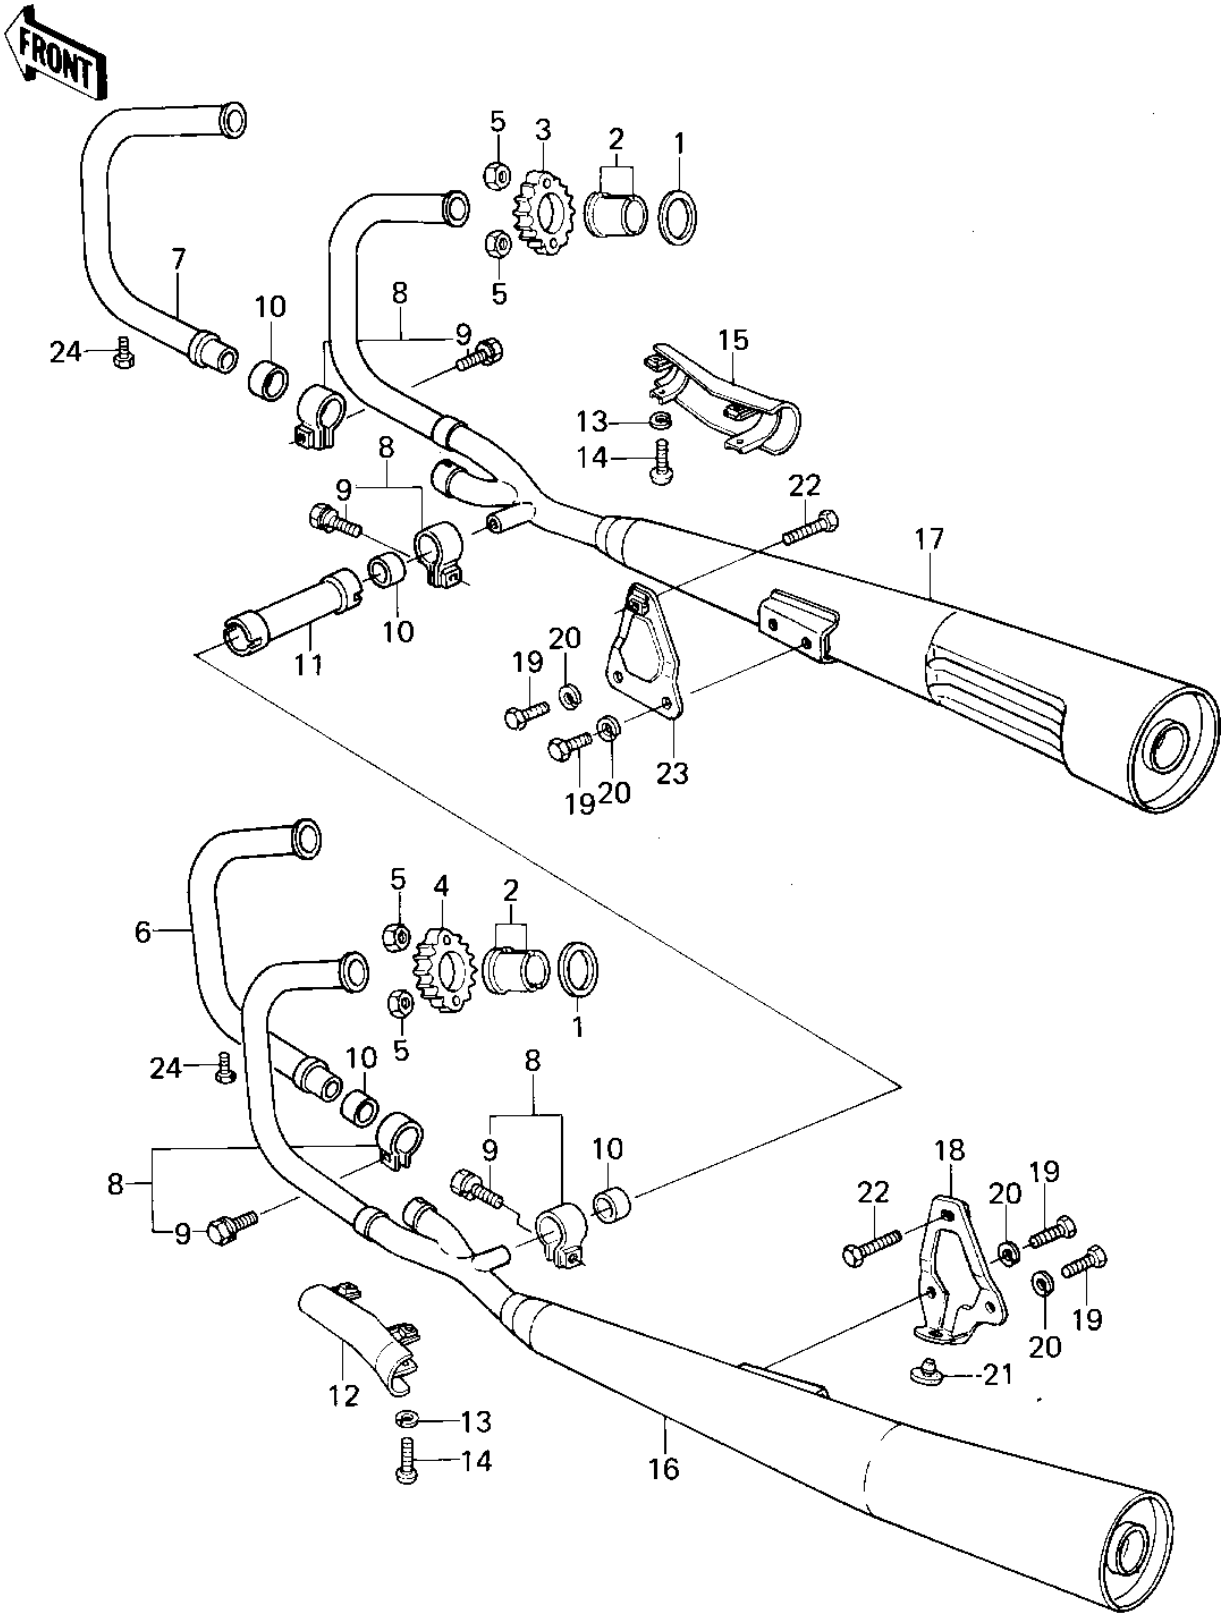

1979 KZ1000 PARTS DIAGRAM

MUFFLERS ('79-'80 A3/A3A/A4)

1979 KZ1000 PARTS LIST

MUFFLERS ('79-'80 A3/A3A/A4)

ITEM NAME	PART NUMBER	QUANTITY
GASKET,EXHAUST PIPE (Ref # 1)	11009-1906	4
INSERT,EXHAUST PIPE (Ref # 2)	92027-170	8
HOLDER,EXHAUST PIPE, (Ref # 3)	18069-1004	2
HOLDER,EXHAUST PIPE, (Ref # 4)	18069-1005	2
NUT,LOCK,8MM (Ref # 5)	92017-013	8
PIPE,EXHAUST,L.H INN (Ref # 6)	18049-1089	1
PIPE,EXHAUST,R.H INN (Ref # 7)	18049-1090	1
CLAMP,MUFFLER (Ref # 8)	92037-1258	4
BOLT,8X30 (Ref # 9)	92001-1379	4
GASKET,MANIFOLD EXHA (Ref # 10)	11060-1068	4
PIPE,MUFFLER CONNECT (Ref # 11)	32032-1676	1
COVER,MUFFLER,L.H (Ref # 12)	14025-1134	1
WASHER SPRING 6MM (Ref # 13)	461F0600	4
SCREW PAN HEAD 6X40 (Ref # 14)	220B0640	4
COVER,MUFFLER,R.H (Ref # 15)	14025-1135	1
MUFFLER,LH (Ref # 16)	18001-1206	1
MUFFLER,RH (Ref # 17)	18001-1207	1
BRACKET,MUFFLER (Ref # 18)	32069-1044	1
BOLT-SMALL-UPSET,8X1 (Ref # 19)	115B0814	4
WASHER SPRING 8MM (Ref # 20)	461F0800	4
DAMPER RUBB MAIN STA (Ref # 21)	92075-015	1
BOLT-HEX HEAD,10X60 (Ref # 22)	113N1060	2
BRACKET,MUFFLER,R.H (Ref # 23)	32069-1045	1
BOLT (6X10) (Ref # 24)	110R0610	4