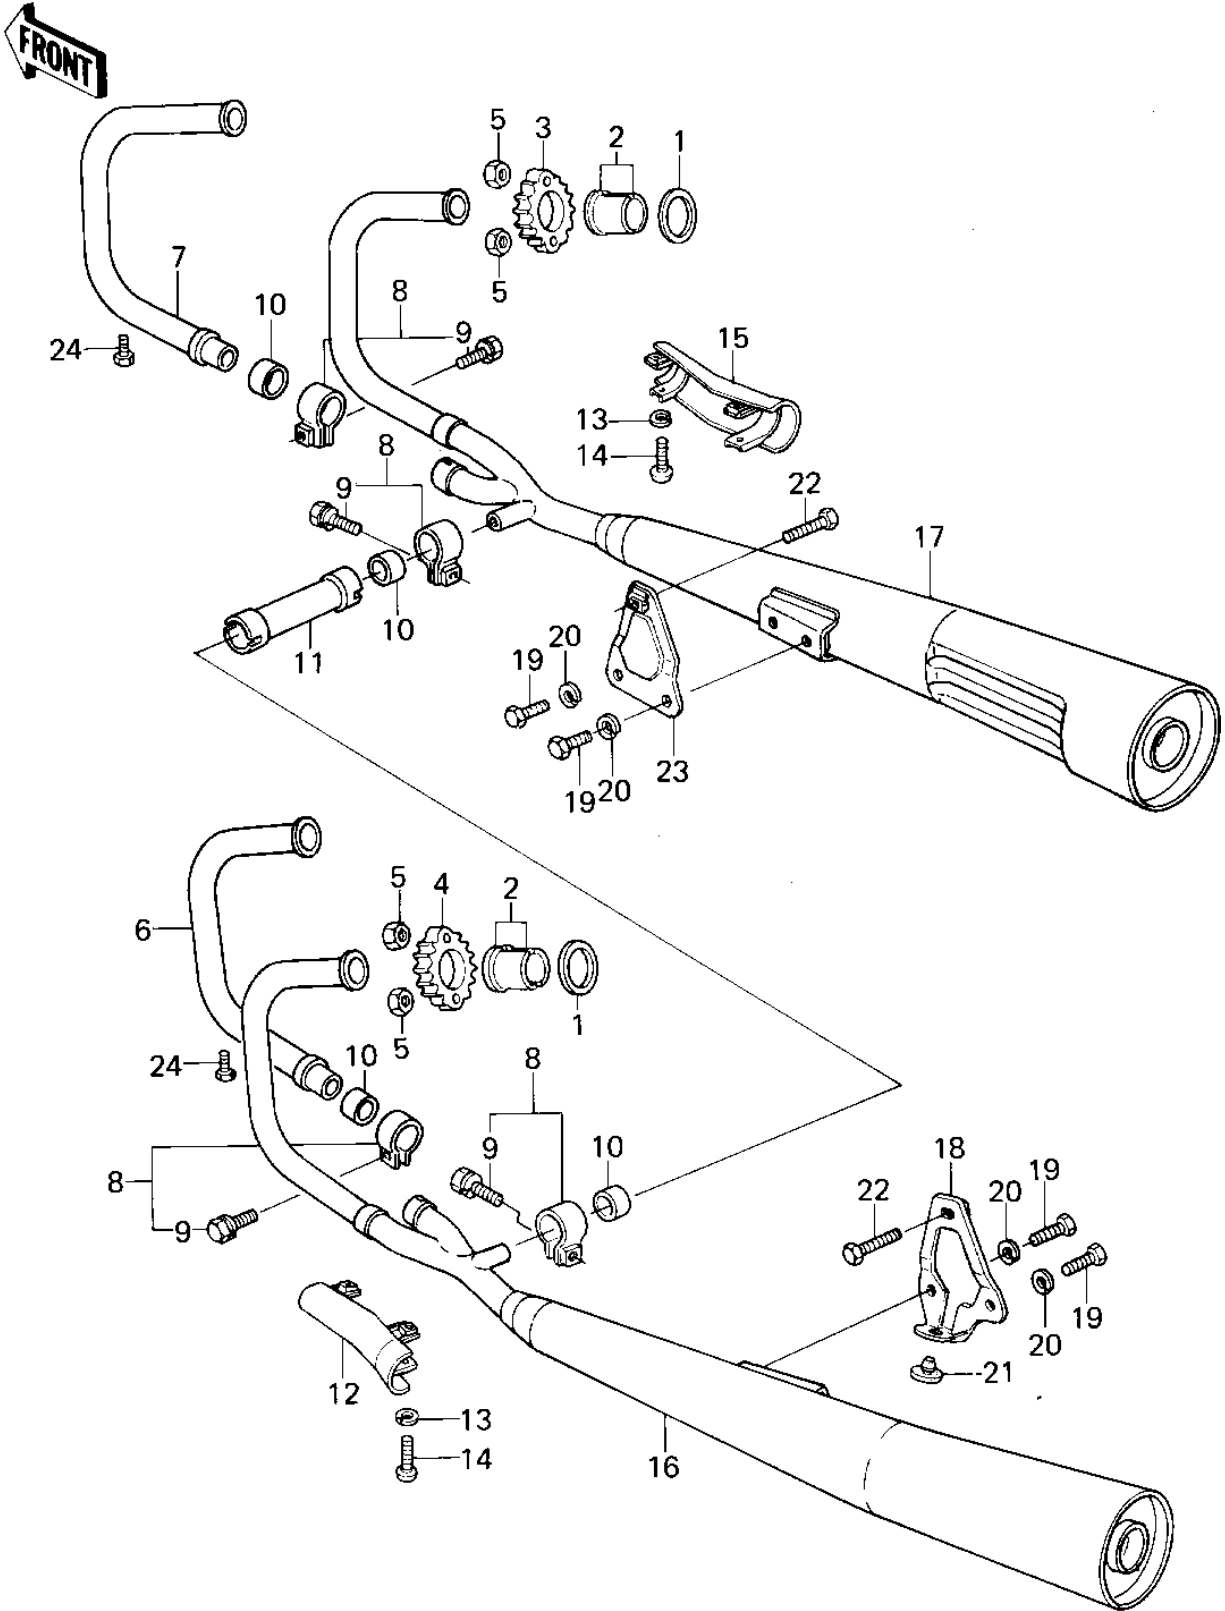

1979 KZ1000 PARTS DIAGRAM

MUFFLERS ('79-'80 A3/A3A/A4)

1979 KZ1000 PARTS LIST

MUFFLERS ('79-'80 A3/A3A/A4)

ITEM NAME	PART NUMBER	QUANTITY
GASKET,EXHAUST PIPE (Ref # 1)	11009-1906	4
INSERT,EXHAUST PIPE (Ref # 2)	92027-170	8
HOLDER,EXHAUST PIPE, (Ref # 3)	18069-1004	2
HOLDER,EXHAUST PIPE, (Ref # 4)	18069-1005	2
NUT,LOCK,8MM (Ref # 5)	92017-013	8
PIPE,EXHAUST,L.H INN (Ref # 6)	18049-1089	1
PIPE,EXHAUST,R.H INN (Ref # 7)	18049-1090	1
CLAMP,MUFFLER (Ref # 8)	92037-1258	4
BOLT,8X30 (Ref # 9)	92001-1379	4
GASKET,MANIFOLD EXHA (Ref # 10)	11060-1068	4
PIPE,MUFFLER CONNECT (Ref # 11)	32032-1676	1
COVER,MUFFLER,L.H (Ref # 12)	14025-1134	1
WASHER SPRING 6MM (Ref # 13)	461F0600	4
SCREW PAN HEAD 6X40 (Ref # 14)	220B0640	4
COVER,MUFFLER,R.H (Ref # 15)	14025-1135	1
MUFFLER ASSY,L.H (Ref # 16)	18001-1074	1
MUFFLER,RH (Ref # 17)	18001-1207	1
BRACKET,MUFFLER (Ref # 18)	32069-1044	1
BOLT-SMALL-UPSET,8X1 (Ref # 19)	115B0814	4
WASHER SPRING 8MM (Ref # 20)	461F0800	4
DAMPER RUBB MAIN STA (Ref # 21)	92075-015	1
BOLT-HEX HEAD,10X60 (Ref # 22)	113N1060	2
BRACKET,MUFFLER,R.H (Ref # 23)	32069-1045	1