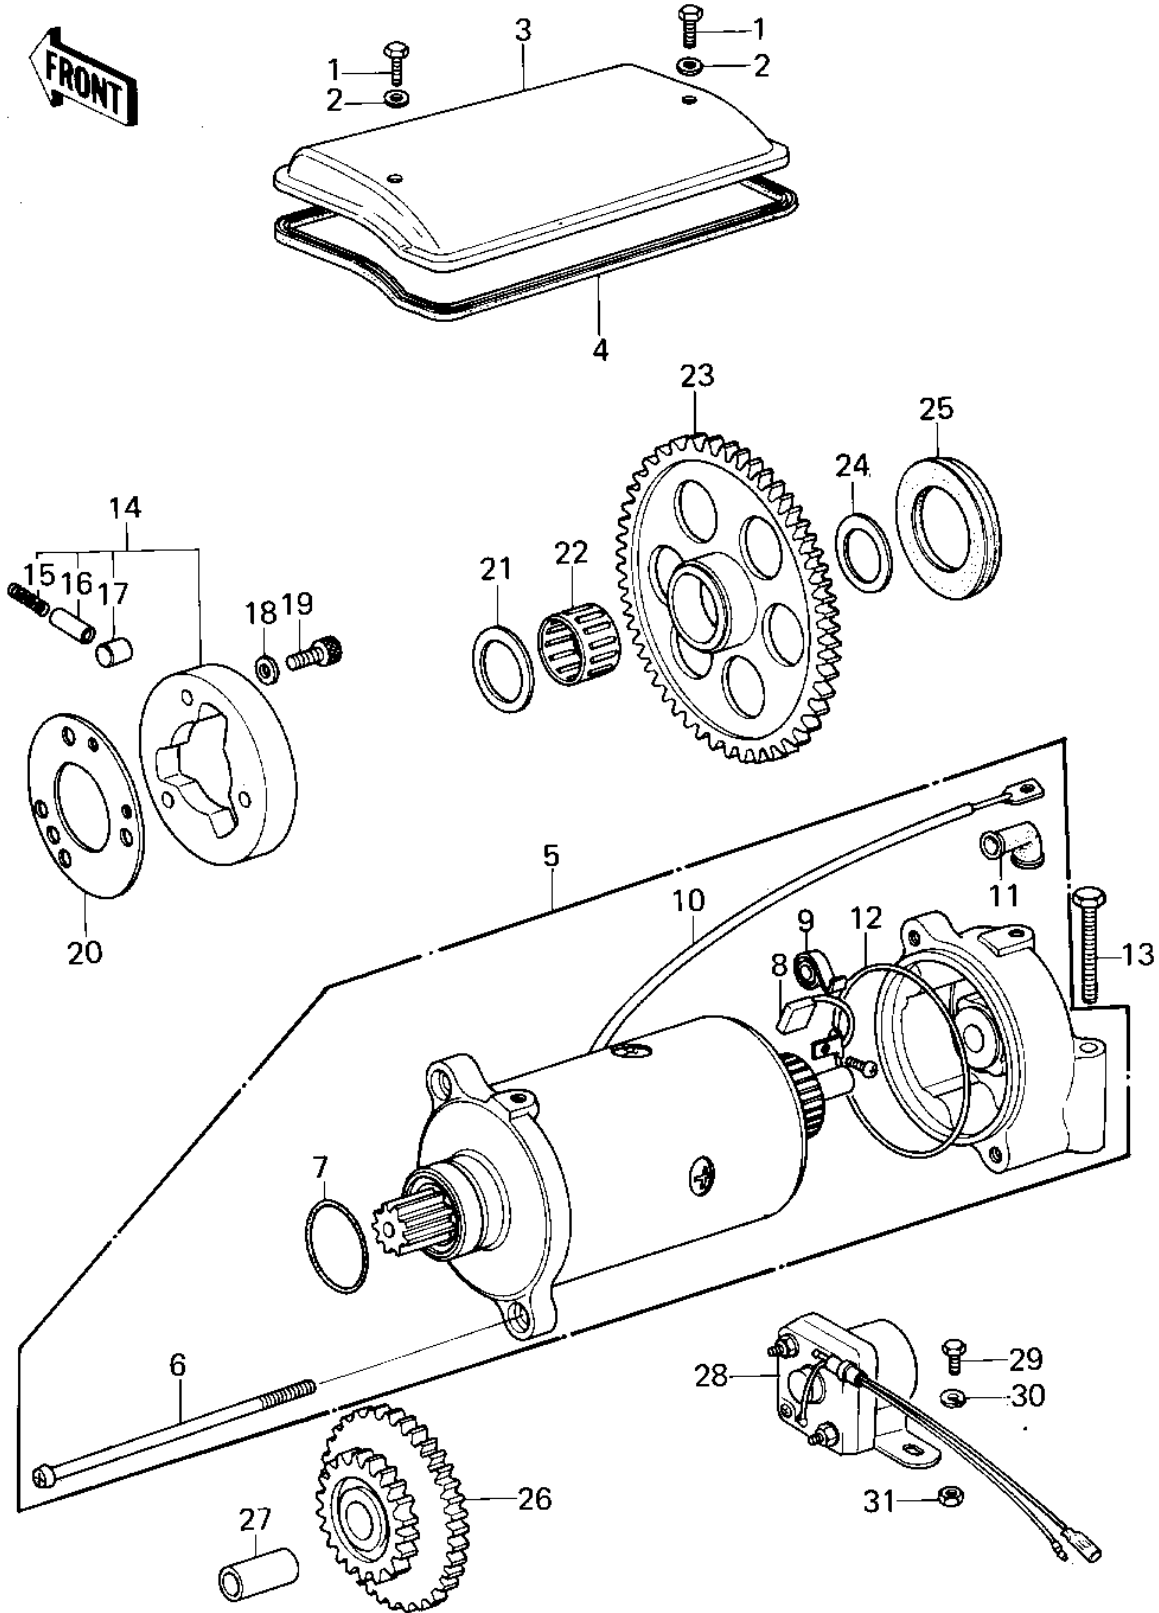

# 1979 KZ1000 PARTS DIAGRAM

STARTER MOTOR/STARTER CLUTCH ('79-'80 A3)

## STARTER MOTOR/STARTER CLUTCH ('79-'80 A3)

ITEM NAME	PART NUMBER	QUANTITY
BOLT (6X10) (Ref # 1)	110R0610	2
WASHER,PLAIN,6MM (Ref # 2)	410D0600	2
COVER,STARTING MOTOR (Ref # 3)	21165-001	1
GASKET,START MOTOR C (Ref # 4)	21166-001	1
MOTOR ASSY,STARTING (Ref # 5)	21163-1006	1
SCREW,PAN HEAD,6X110 (Ref # 6)	21015-005	2
"0" RING,STARTING MT (Ref # 7)	21027-004	1
CARBON BRUSH (Ref # 8)	21039-003	2
SPRING,CARBON BRUSH (Ref # 9)	21040-003	2
WIRE,STARTING MOT LE (Ref # 10)	26011-1036	1
GROMMET,CORD (Ref # 11)	21017-017	1
"0" RING,STARTING MT (Ref # 12)	21027-003	1
BOLT,EXCLUSIVE (Ref # 13)	92001-1456	2
CLUTCH ASSY,STARTING (Ref # 14)	13193-1006	1
SPRING (Ref # 15)	92081-110	3
PIN (Ref # 16)	92043-087	3
PIN (Ref # 17)	92122-001	3
WASHER,PLAIN (Ref # 18)	92022-1108	3
BOLT (Ref # 19)	120P0816	3
PLATE,CLUTCH STARTER (Ref # 20)	92026-112	1
SPACER (Ref # 21)	92026-1031	1
BEARING,NEEDLE,K2530 (Ref # 22)	92046-1022	1
GEAR,STARTING CLUTCH (Ref # 23)	16085-1012	1
SPACER (Ref # 24)	92026-1033	1
DAMPER RUBBER,6.3T (Ref # 25)	92075-1129	AR
DAMPER RUBBER,7.3T (Ref # 25)	92075-1130	AR
DAMPER RUBBER,8.3T (Ref # 25)	92075-1131	AR
GEAR,STARTING MOTOR (Ref # 26)	21167-002	1
PIN-PISTON (Ref # 27)	13002-007	1

# 1979 KZ1000 PARTS LIST

STARTER MOTOR/STARTER CLUTCH ('79-'80 A3

ITEM NAME	PART NUMBER	QUANTITY
SWITCH ASSY,MAGNETIC (Ref # 28)	27010-1023	1
BOLT-UPSET,6X16 (Ref # 29)	112G0616	2
WASHER SPRING 6MM (Ref # 30)	461F0600	2
NUT,LOCK 6MM (Ref # 31)	92017-014	2