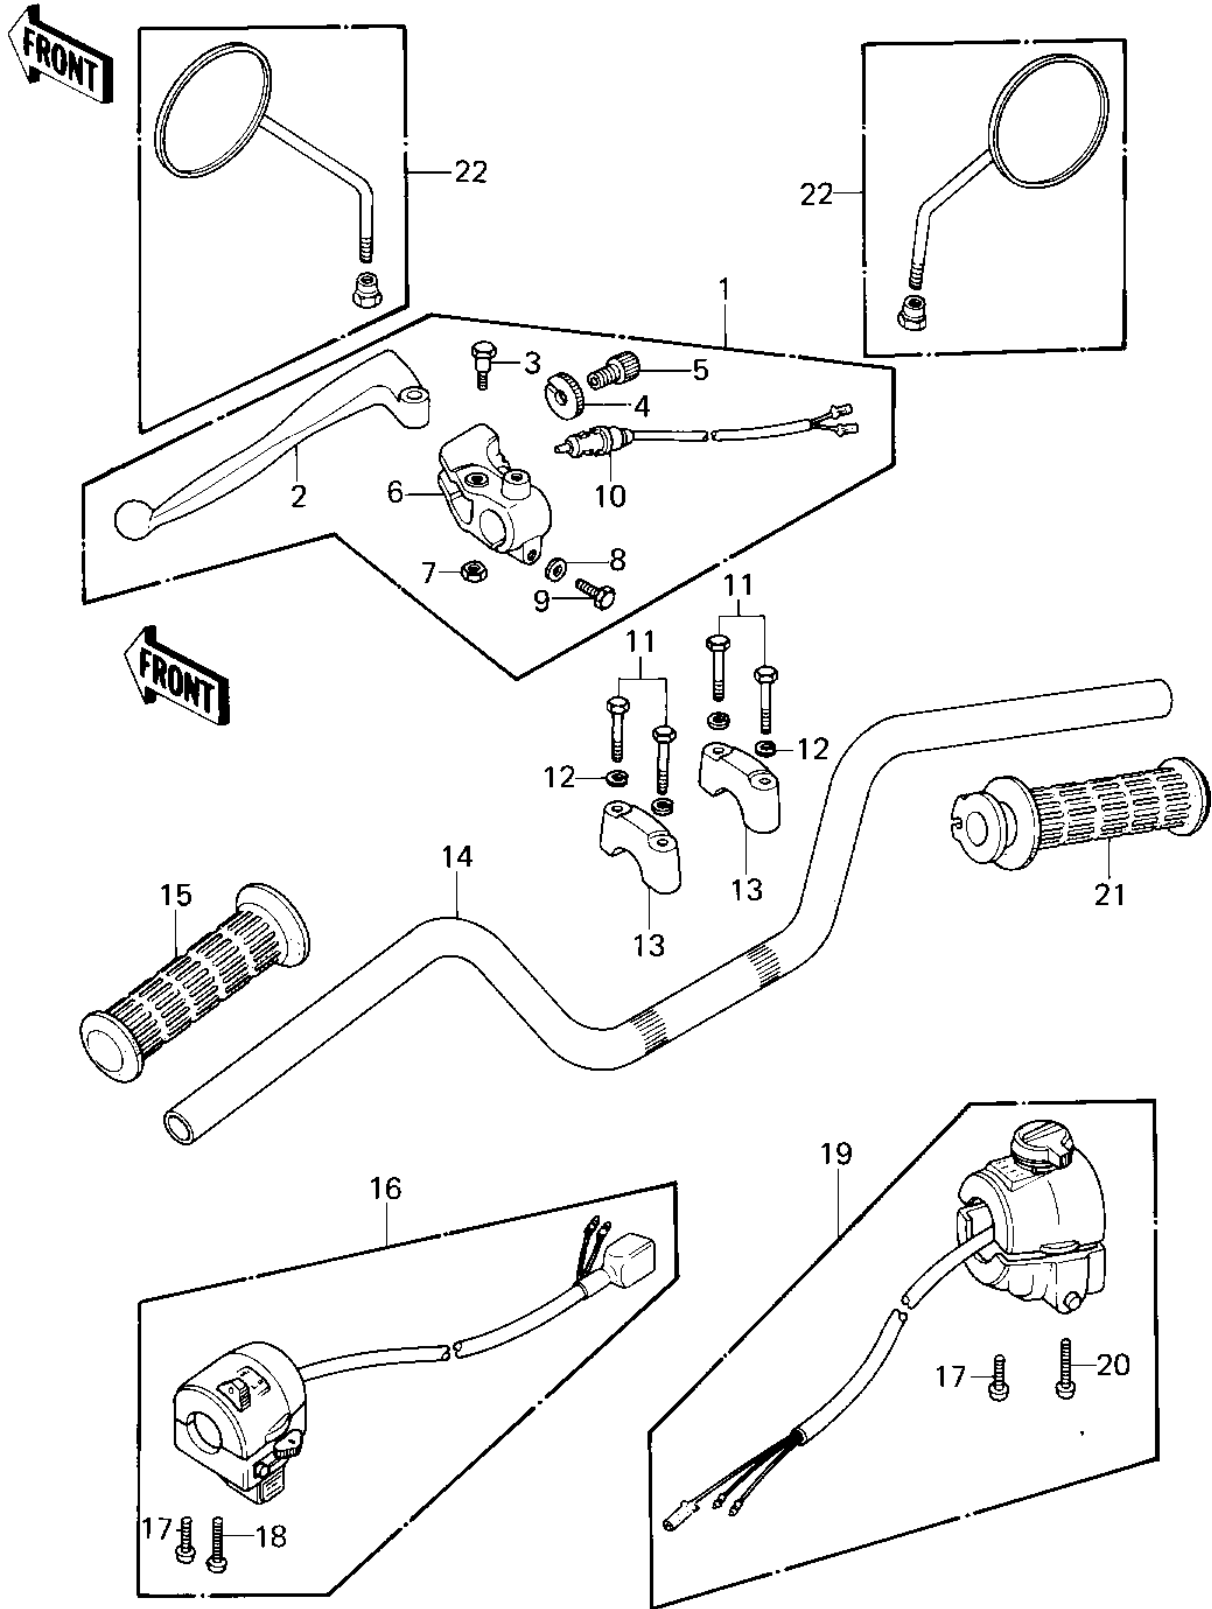

1979 KZ1000 PARTS DIAGRAM

HANDLEBAR ('79-'80 A3/A3A/A4)

1979 KZ1000 PARTS LIST

HANDLEBAR ('79-'80 A3/A3A/A4)

ITEM NAME	PART NUMBER	QUANTITY
LEVER ASSY,CLUTCH (Ref # 1)	46076-054	1
LEVER,CLUTCH (Ref # 2)	46092-023	1
BOLT,HEX HEAD (Ref # 3)	92007-047	1
NUT,CABLE ADJUST NUT (Ref # 4)	46056-007	1
SCREW CABLE ADJUST (Ref # 5)	46055-003	1
HOLDER,CLUTCH LEVER (Ref # 6)	46094-019	1
NUT,LOCK 6MM (Ref # 7)	92017-014	1
WASHER PLAIN 6MM (Ref # 8)	410B0600	1
BOLT HEX HEAD 6X25 (Ref # 9)	110N0625	1
SWITCH,CLUTCH (Ref # 10)	27043-002	1
BOLT 8X38 (Ref # 11)	92001-1405	4
WASHER SPRING 8MM (Ref # 12)	461F0800	4
HOLDER-HANDLEBAR (Ref # 13)	46012-008	2
HANDLEBAR (Ref # 14)	46003-1033	1
RUBBER,L.H GRIP (Ref # 15)	46075-028	1
HOUSING ASSY,L.H (Ref # 16)	46091-1049	1
SCREW PAN HEAD 5X30 (Ref # 17)	220B0530	2
SCREW-PAN-CROS (Ref # 18)	220B0535	1
HOUSING ASSY,R.H (Ref # 19)	46091-1050	1
SCREW-PAN-CROS (Ref # 20)	220B0540	1
GRIP ASSY,THROTTLE (Ref # 12)	46019-038	1
REAR VIEW MIRROR (Ref # 22)	56001-1030	2