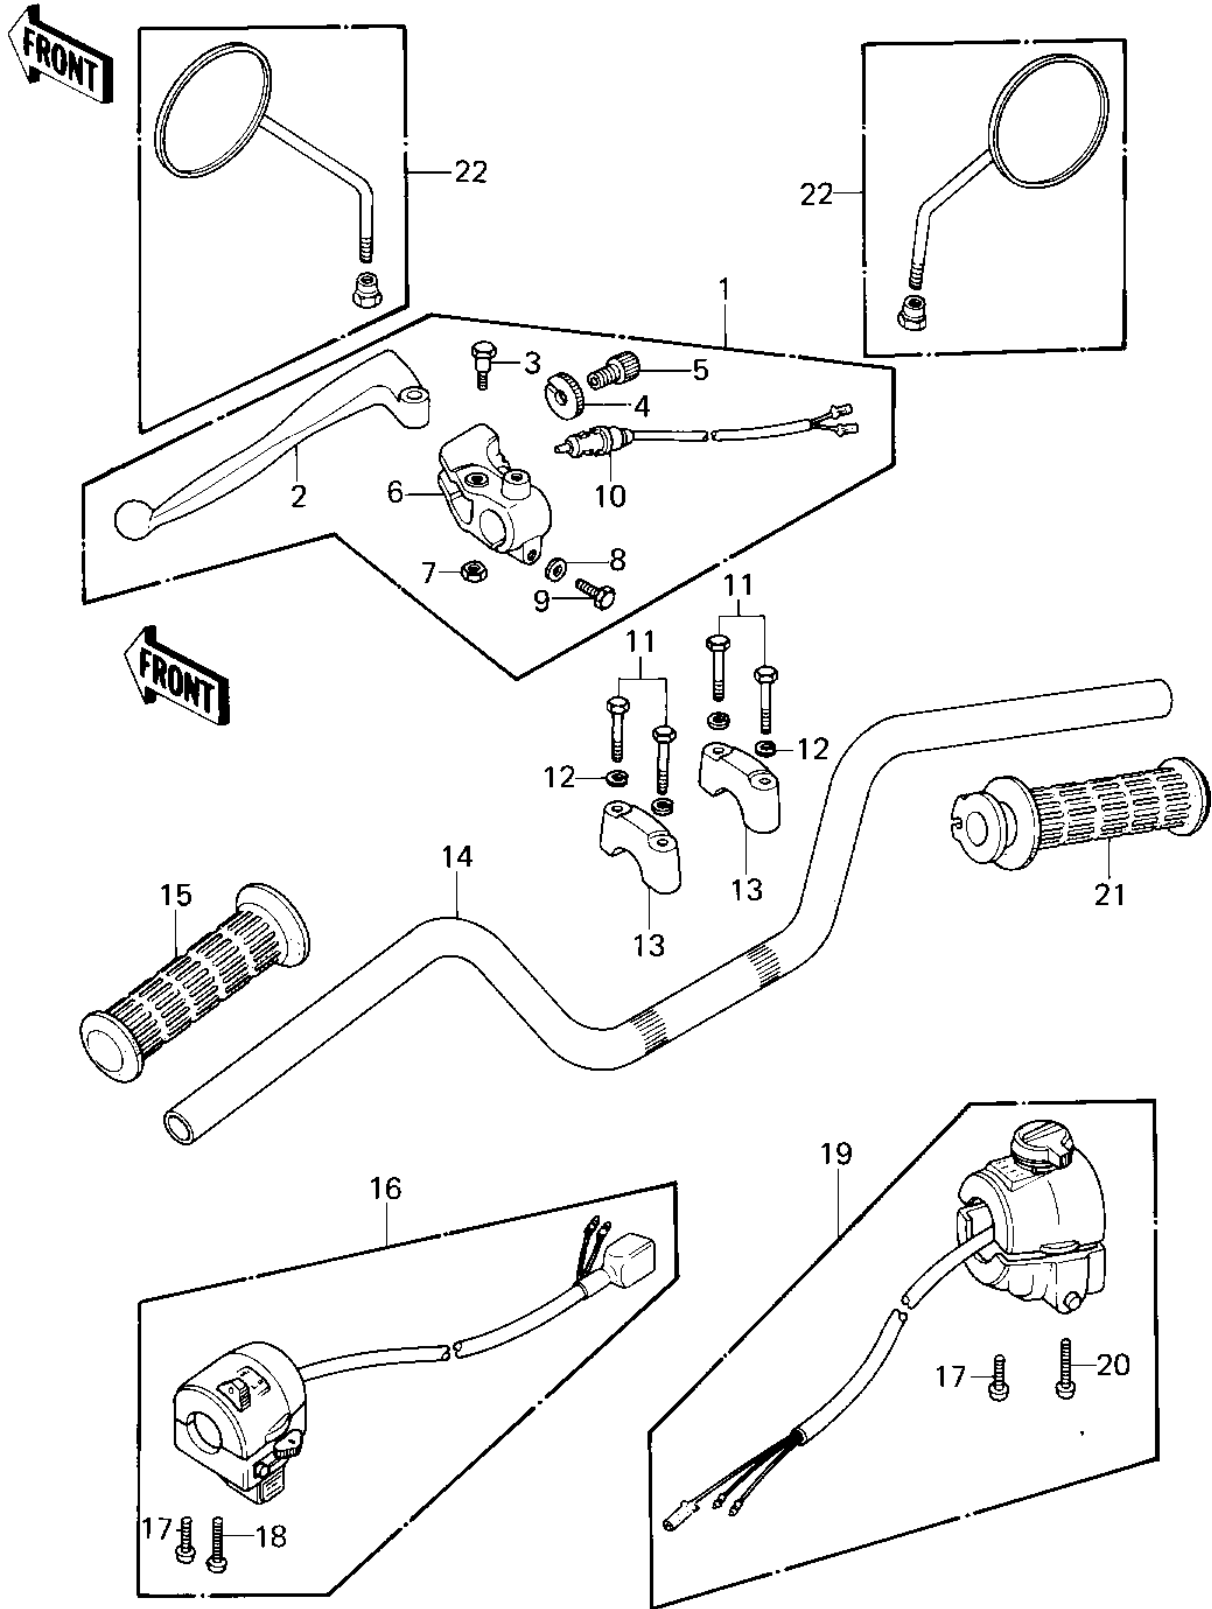

# 1979 KZ1000 PARTS DIAGRAM

HANDLEBAR ('79-'80 A3/A3A/A4)

# 1979 KZ1000 PARTS LIST

## HANDLEBAR ('79-'80 A3/A3A/A4)

ITEM NAME	PART NUMBER	QUANTITY
LEVER ASSY,CLUTCH (Ref # 1)	46076-054	1
LEVER,CLUTCH (Ref # 2)	46092-023	1
BOLT,HEX HEAD (Ref # 3)	92007-047	1
NUT,CABLE ADJUST NUT (Ref # 4)	46056-007	1
SCREW CABLE ADJUST (Ref # 5)	46055-003	1
HOLDER,CLUTCH LEVER (Ref # 6)	46094-019	1
NUT,LOCK 6MM (Ref # 7)	92017-014	1
WASHER PLAIN 6MM (Ref # 8)	410B0600	1
BOLT HEX HEAD 6X25 (Ref # 9)	110N0625	1
SWITCH,CLUTCH (Ref # 10)	27043-002	1
BOLT 8X38 (Ref # 11)	92001-1405	4
WASHER SPRING 8MM (Ref # 12)	461F0800	4
HOLDER-HANDLEBAR (Ref # 13)	46012-008	2
HANDLEBAR (Ref # 14)	46003-1033	1
RUBBER,L.H GRIP (Ref # 15)	46075-028	1
HOUSING ASSY,L.H (Ref # 16)	46091-1049	1
SCREW PAN HEAD 5X30 (Ref # 17)	220B0530	2
SCREW-PAN-CROS (Ref # 18)	220B0535	1
HOUSING ASSY,R.H (Ref # 19)	46091-1050	1
SCREW-PAN-CROS (Ref # 20)	220B0540	1
GRIP ASSY,THROTTLE (Ref # 12)	46019-038	1
REAR VIEW MIRROR (Ref # 22)	56001-1030	2