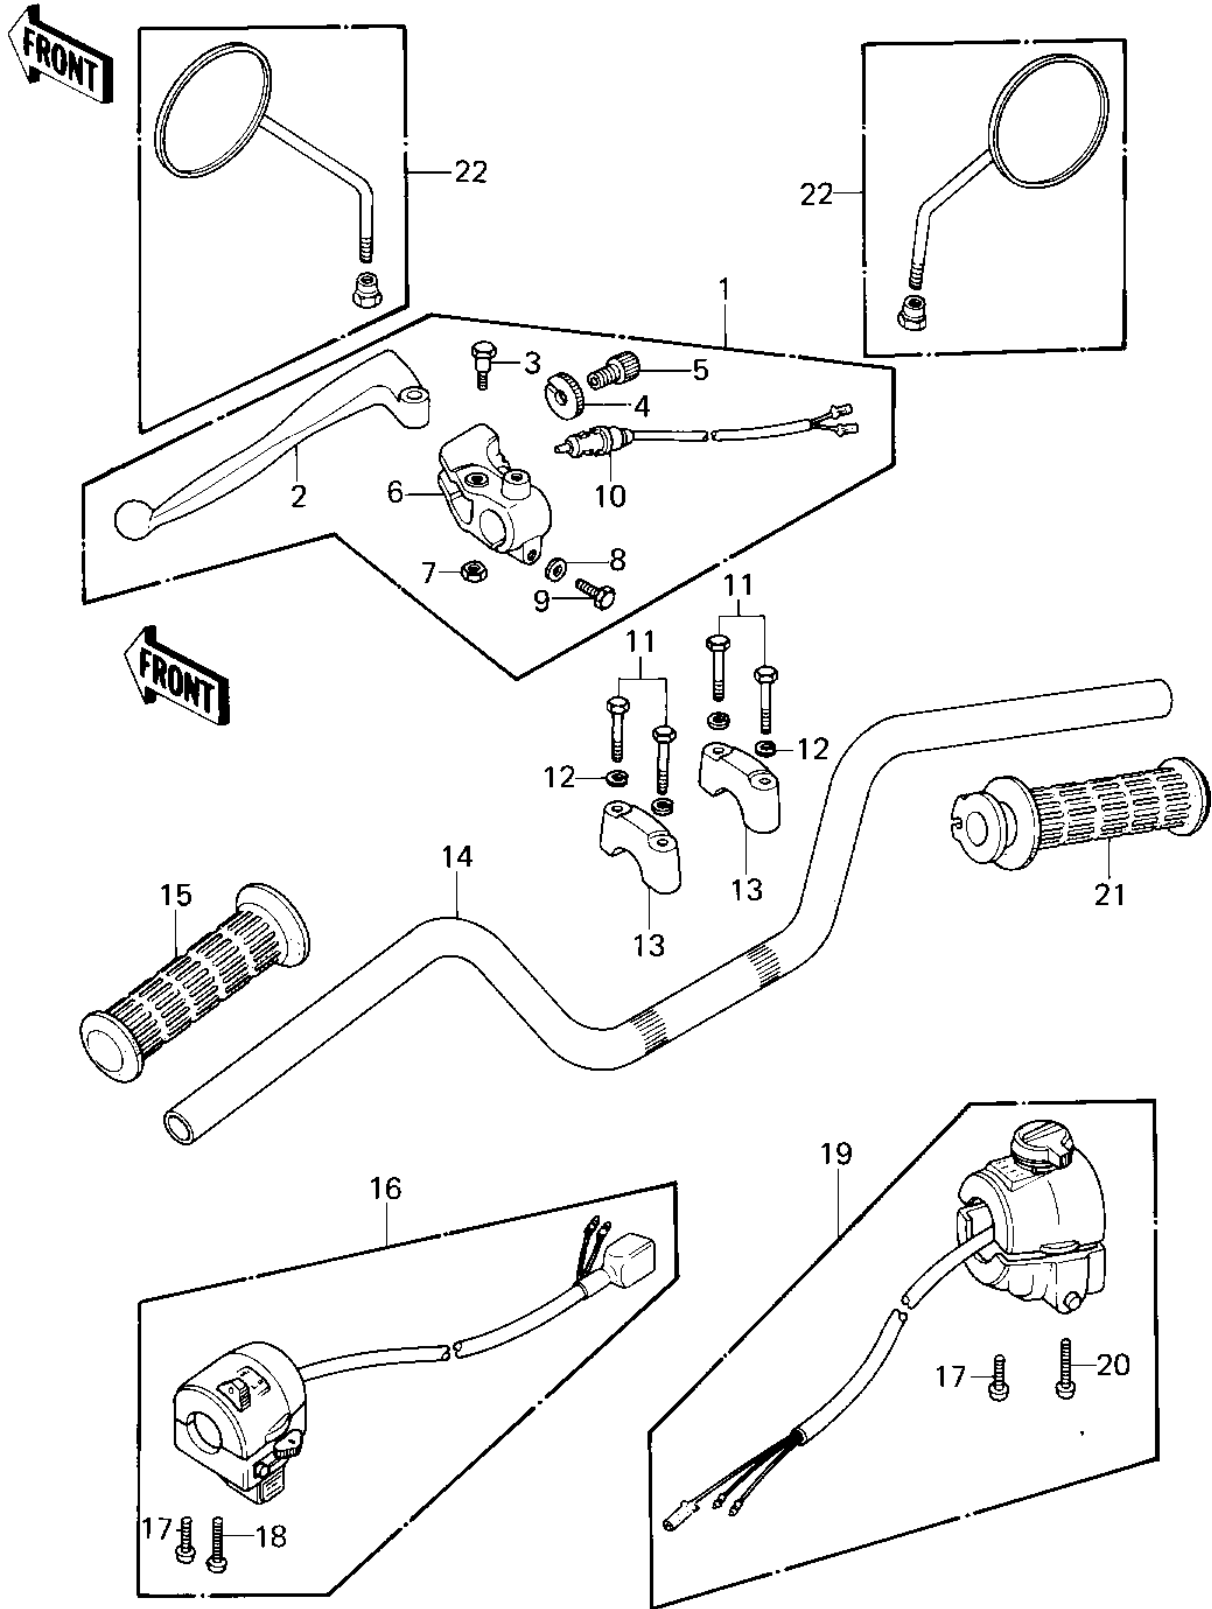

# 1979 KZ1000 PARTS DIAGRAM

HANDLEBAR ('79-'80 A3/A3A/A4)

# 1979 KZ1000 PARTS LIST

HANDLEBAR ('79-'80 A3/A3A/A4)

| ITEM NAME                      | PART NUMBER | QUANTITY |
|--------------------------------|-------------|----------|
| LEVER ASSY,CLUTCH (Ref # 1)    | 46076-054   | 1        |
| LEVER,CLUTCH (Ref # 2)         | 46092-023   | 1        |
| BOLT,HEX HEAD (Ref # 3)        | 92007-047   | 1        |
| NUT,CABLE ADJUST NUT (Ref # 4) | 46056-007   | 1        |
| SCREW CABLE ADJUST (Ref # 5)   | 46055-003   | 1        |
| HOLDER,CLUTCH LEVER (Ref # 6)  | 46094-019   | 1        |
| NUT,LOCK 6MM (Ref # 7)         | 92017-014   | 1        |
| WASHER PLAIN 6MM (Ref # 8)     | 410B0600    | 1        |
| BOLT HEX HEAD 6X25 (Ref # 9)   | 110N0625    | 1        |
| SWITCH,CLUTCH (Ref # 10)       | 27043-002   | 1        |
| BOLT 8X38 (Ref # 11)           | 92001-1405  | 4        |
| WASHER SPRING 8MM (Ref # 12)   | 461F0800    | 4        |
| HOLDER-HANDLEBAR (Ref # 13)    | 46012-008   | 2        |
| HANDLEBAR (Ref # 14)           | 46003-1033  | 1        |
| RUBBER,L.H GRIP (Ref # 15)     | 46075-028   | 1        |
| HOUSING ASSY,L.H (Ref # 16)    | 46091-1049  | 1        |
| SCREW PAN HEAD 5X30 (Ref # 17) | 220B0530    | 2        |
| SCREW-PAN-CROS (Ref # 18)      | 220B0535    | 1        |
| HOUSING ASSY,R.H (Ref # 19)    | 46091-1050  | 1        |
| SCREW-PAN-CROS (Ref # 20)      | 220B0540    | 1        |
| GRIP ASSY,THROTTLE (Ref # 12)  | 46019-038   | 1        |
| REAR VIEW MIRROR (Ref # 22)    | 56001-1030  | 2        |