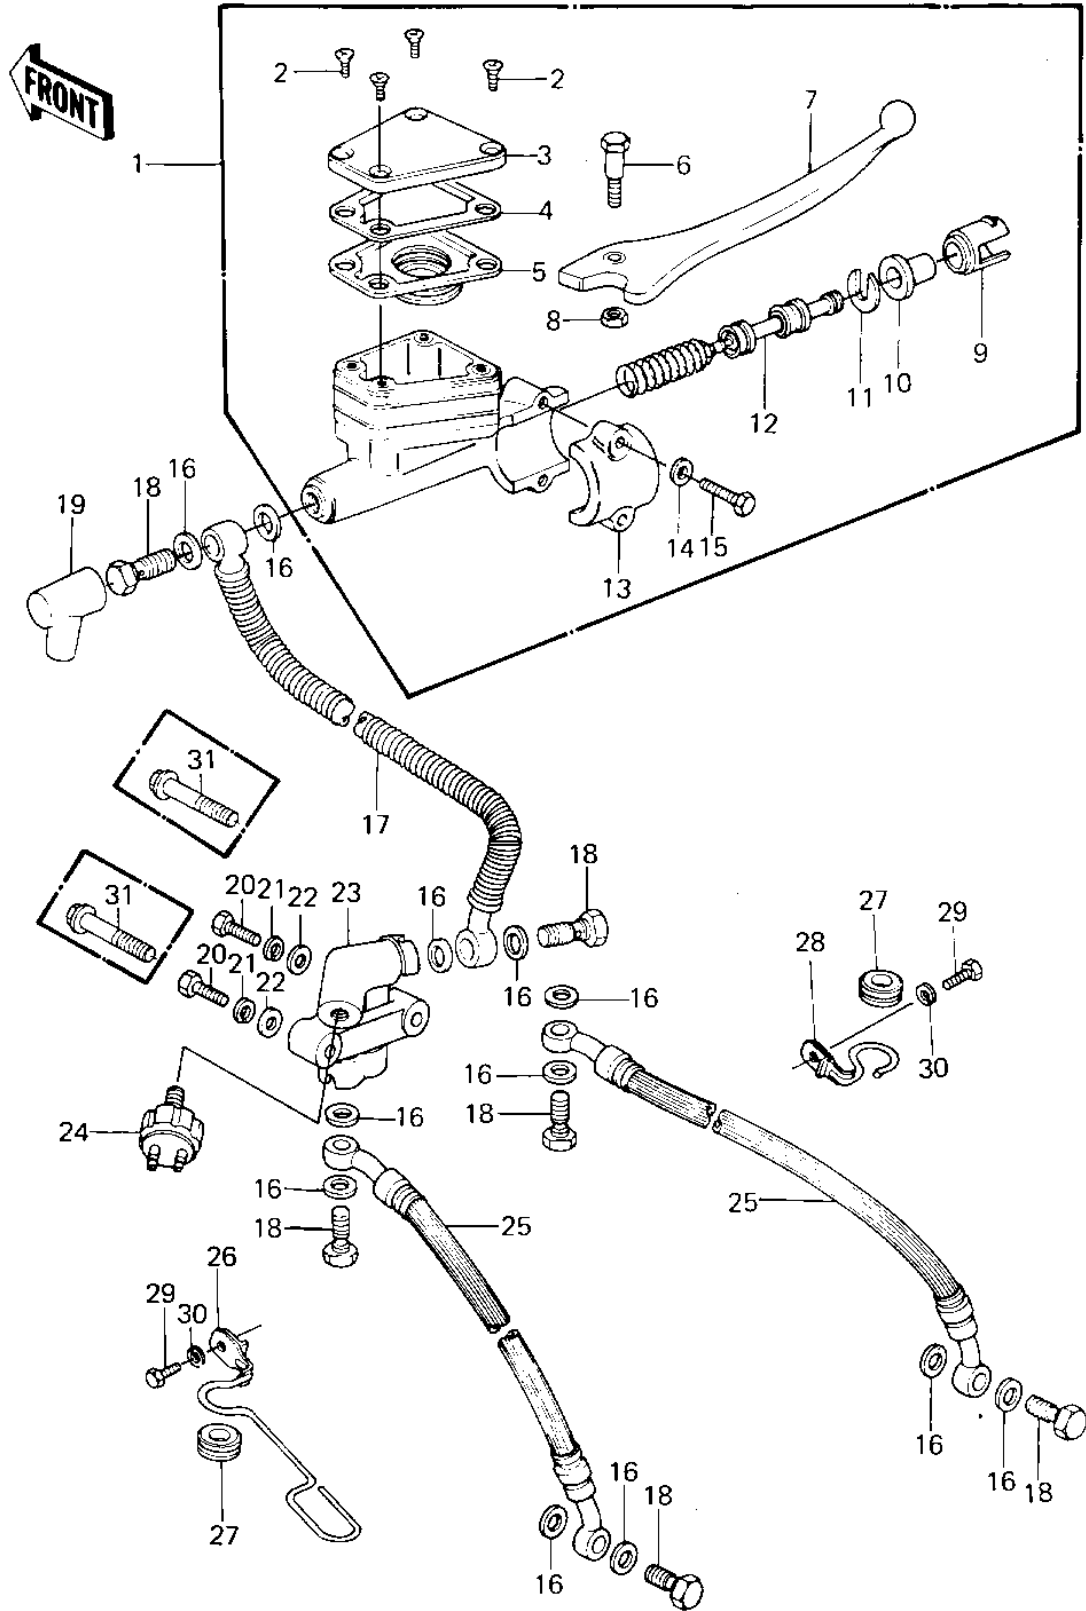

1979 KZ1000 PARTS DIAGRAM

FRONT MASTER CYLINDER ('79-'80 A3/A3A/A4)

1979 KZ1000 PARTS LIST

FRONT MASTER CYLINDER ('79-'80 A3/A3A/A4)

ITEM NAME	PART NUMBER	QUANTITY
CYLINDER ASSY,MSTR,F (Ref # 1)	43015-1009	1
SCREW,COUNTERSUNK HE (Ref # 2)	92001-1055	4
CAP,OIL CUP (Ref # 3)	43026-1003	1
PLATE,DIAPHRAGM (Ref # 4)	43027-1002	1
DIAPHRAGM (Ref # 5)	43028-1002	1
BOLT,CLUTCH LEV FITT (Ref # 6)	92001-1056	1
LEVER,FRONT BRAKE (Ref # 7)	46092-1002	1
NUT 6MM (Ref # 8)	312B0600	1
LINER,PISTON (Ref # 9)	14008-1007	1
DUST COVER (Ref # 10)	49016-1010	1
STOPER,PISTON (Ref # 11)	43022-1001	1
PISTON-COMP-BRAKE (Ref # 12)	43020-1023	1
HOLDER,MASTER CYLIND (Ref # 13)	43034-1001	1
WASHER PLAIN 6MM (Ref # 14)	411B0600	2
BOLT HEX HEAD 6X25 (Ref # 15)	110N0625	2
WASHER-OIL BOLT (Ref # 16)	43067-001	12
HOSE,FRONT BRAKE (Ref # 17)	43059-007	1
BOLT,OIL,L=23 (Ref # 18)	92002-1888	6
BOOT,DUST (Ref # 19)	49006-1041	1
BOLT,HEX HEAD,6X45 (Ref # 20)	110N0645	2
WASHER SPRING 6MM (Ref # 21)	461F0600	2
WASHER PLAIN 6MM (Ref # 22)	411B0600	2
JOINT,FOUR WAY (Ref # 23)	43075-002	1
SWITCH-FRONT BRAKE (Ref # 24)	43065-001	1
HOSE,CALIPER BRAKE (Ref # 25)	43059-033	2
CLAMP,CABLE (Ref # 26)	92037-1116	1
DAMPER RUBBER,CYL HS (Ref # 27)	43064-006	2
CLAMP,FRNT BRK HOSE (Ref # 28)	92037-1054	1
BOLT-UPSET,6X12 (Ref # 29)	112G0612	2