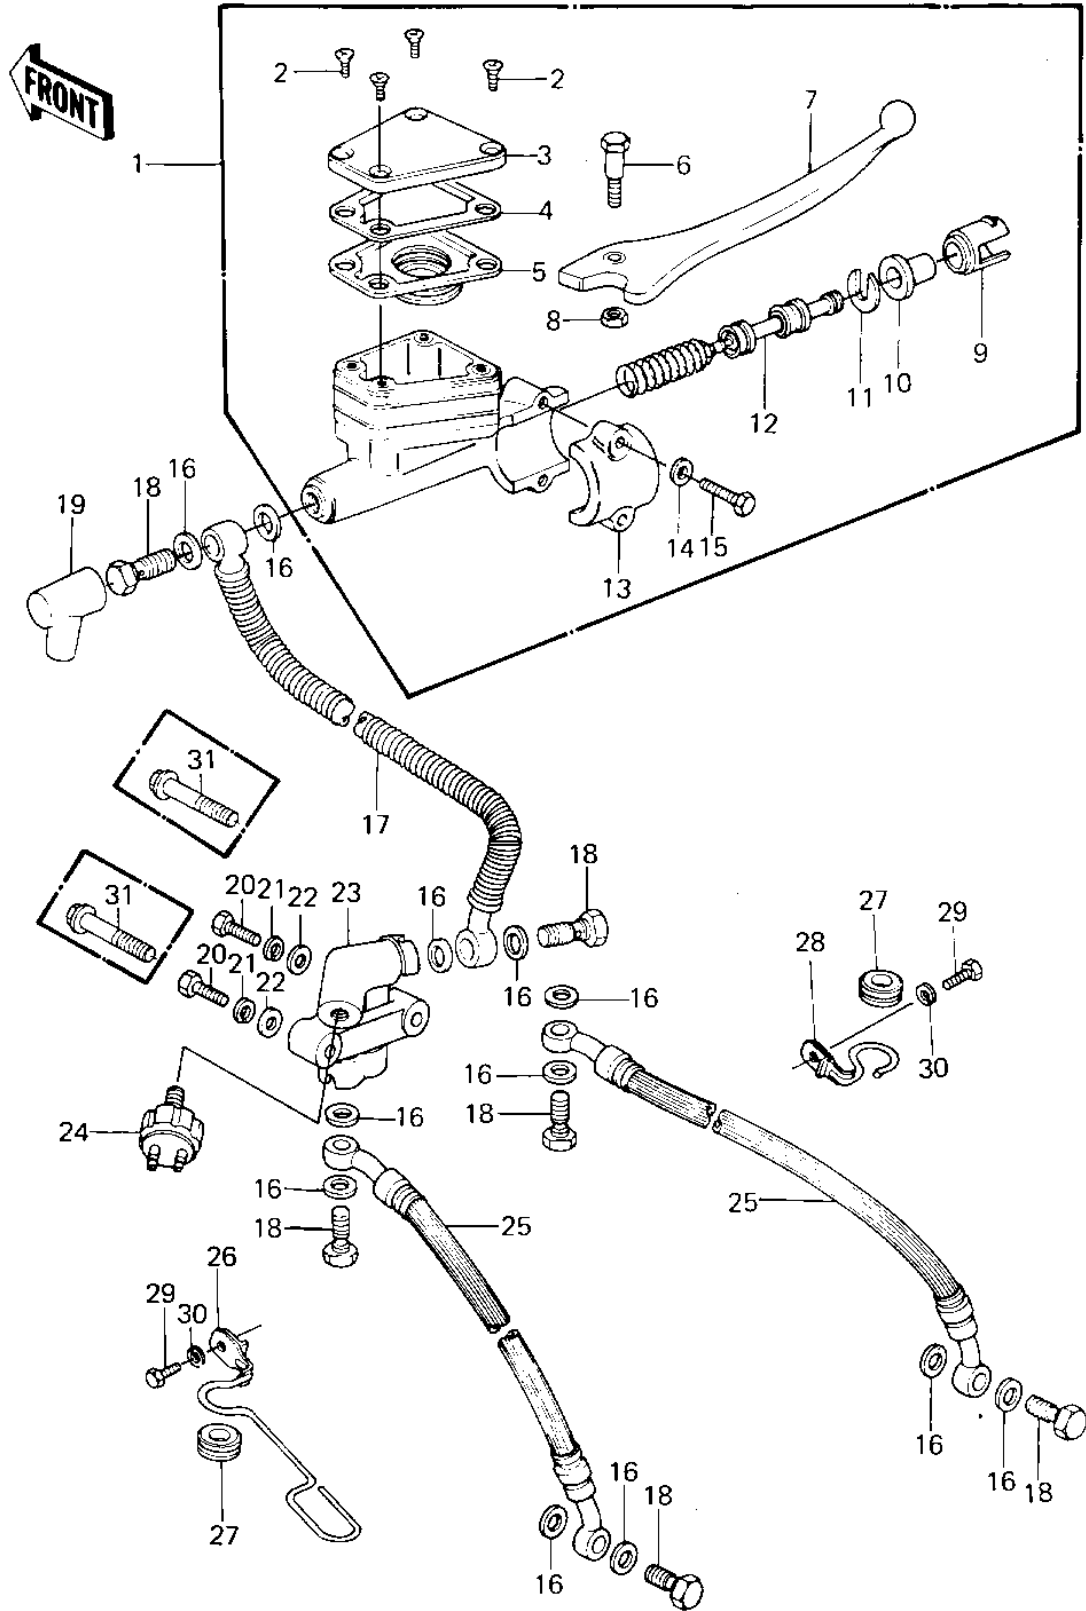

1980 KZ1000 PARTS DIAGRAM

FRONT MASTER CYLINDER ('79-'80 A3/A3A/A4)

1980 KZ1000 PARTS LIST

FRONT MASTER CYLINDER ('79-'80 A3/A3A/A4)

ITEM NAME	PART NUMBER	QUANTITY
CYLINDER ASSY,MSTR,F (Ref # 1)	43015-1009	1
SCREW,COUNTERSUNK HE (Ref # 2)	92001-1055	4
CAP,OIL CUP (Ref # 3)	43026-1003	1
PLATE,DIAPHRAGM (Ref # 4)	43027-1002	1
DIAPHRAGM (Ref # 5)	43028-1002	1
BOLT,CLUTCH LEV FITT (Ref # 6)	92001-1056	1
LEVER,FRONT BRAKE (Ref # 7)	46092-1002	1
NUT 6MM (Ref # 8)	312B0600	1
LINER,PISTON (Ref # 9)	14008-1007	1
DUST COVER (Ref # 10)	49016-1010	1
STOPER,PISTON (Ref # 11)	43022-1001	1
PISTON-COMP-BRAKE (Ref # 12)	43020-1023	1
HOLDER,MASTER CYLIND (Ref # 13)	43034-1001	1
WASHER PLAIN 6MM (Ref # 14)	411B0600	2
BOLT HEX HEAD 6X25 (Ref # 15)	110N0625	2
WASHER-OIL BOLT (Ref # 16)	43067-001	12
HOSE,FRONT BRAKE (Ref # 17)	43059-007	1
BOLT,OIL,L=23 (Ref # 18)	92002-1888	6
BOOT,DUST (Ref # 19)	49006-1041	1
BOLT,HEX HEAD,6X45 (Ref # 20)	110N0645	2
WASHER SPRING 6MM (Ref # 21)	461F0600	2
WASHER PLAIN 6MM (Ref # 22)	411B0600	2
JOINT,FOUR WAY (Ref # 23)	43075-002	1
SWITCH-FRONT BRAKE (Ref # 24)	43065-001	1
HOSE,CALIPER BRAKE (Ref # 25)	43059-033	2
CLAMP,CABLE (Ref # 26)	92037-1116	1
DAMPER RUBBER,CYL HS (Ref # 27)	43064-006	2
CLAMP,FRNT BRK HOSE (Ref # 28)	92037-1054	1
BOLT-UPSET,6X12 (Ref # 29)	112G0612	2