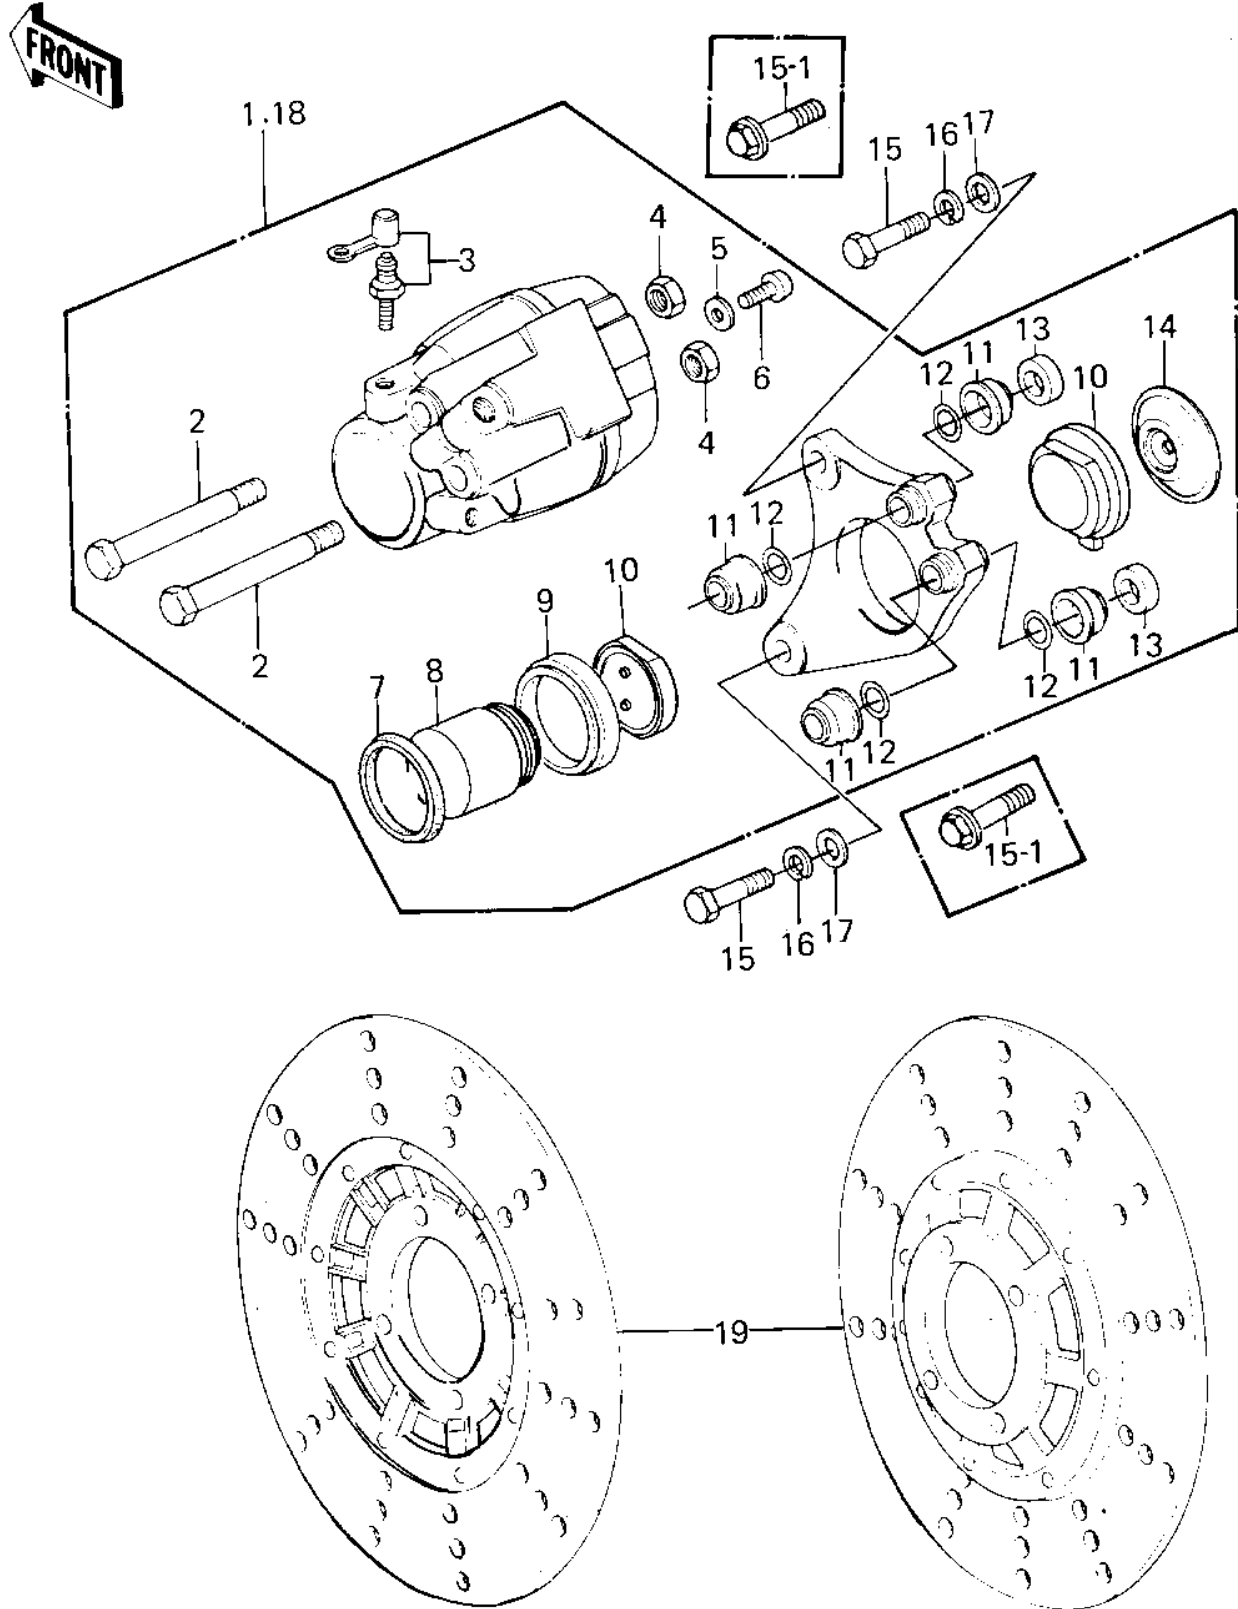

1979 KZ1000 PARTS DIAGRAM

FRONT BRAKE ('79-'80 A3/A3A/A4)

1979 KZ1000 PARTS LIST

FRONT BRAKE ('79-'80 A3/A3A/A4)

| ITEM NAME | PART NUMBER | QUANTITY |
|----------------------------------|-------------|----------|
| CALIPER ASSY,L.H, (Ref # 1) | 43041-1024 | 1 |
| BOLT (Ref # 2) | 43045-006 | 4 |
| BLEEDER SET (Ref # 3) | 43085-001 | 2 |
| NUT 10MM (Ref # 4) | 315B1000 | 4 |
| WASHER SPRING 6MM (Ref # 5) | 461F0600 | 2 |
| SCREW PAN HEAD 6X12 (Ref # 6) | 220B0612 | 2 |
| RING,PISTON SEAL (Ref # 7) | 43049-002 | 2 |
| PISTON,BRAKE,42M/M (Ref # 8) | 43020-1012 | 2 |
| DUST SEALD,RUBBER (Ref # 9) | 43054-003 | 2 |
| PAD SET (Ref # 10) | 43082-1001 | 2 |
| DUST SHILD,SHAFT (Ref # 11) | 43052-005 | 8 |
| "O" RING (Ref # 12) | 43053-006 | 8 |
| PLUG (Ref # 13) | 43088-002 | 4 |
| SPACER (Ref # 14) | 43040-004 | 2 |
| BOLT (Ref # 15) | 92007-032 | 4 |
| BOLT,HEX HEAD,10X38 (Ref # 15-1) | 92001-1293 | 4 |
| WASHER SPRING 10MM (Ref # 16) | 461F1000 | 4 |
| WASHER PLAIN 10MM (Ref # 17) | 410B1000 | 4 |
| CALIPER ASSY,R.H (Ref # 18) | 43041-1025 | 1 |
| DISC PLATE,FRONT BRA (Ref # 19) | 41080-1022 | 2 |