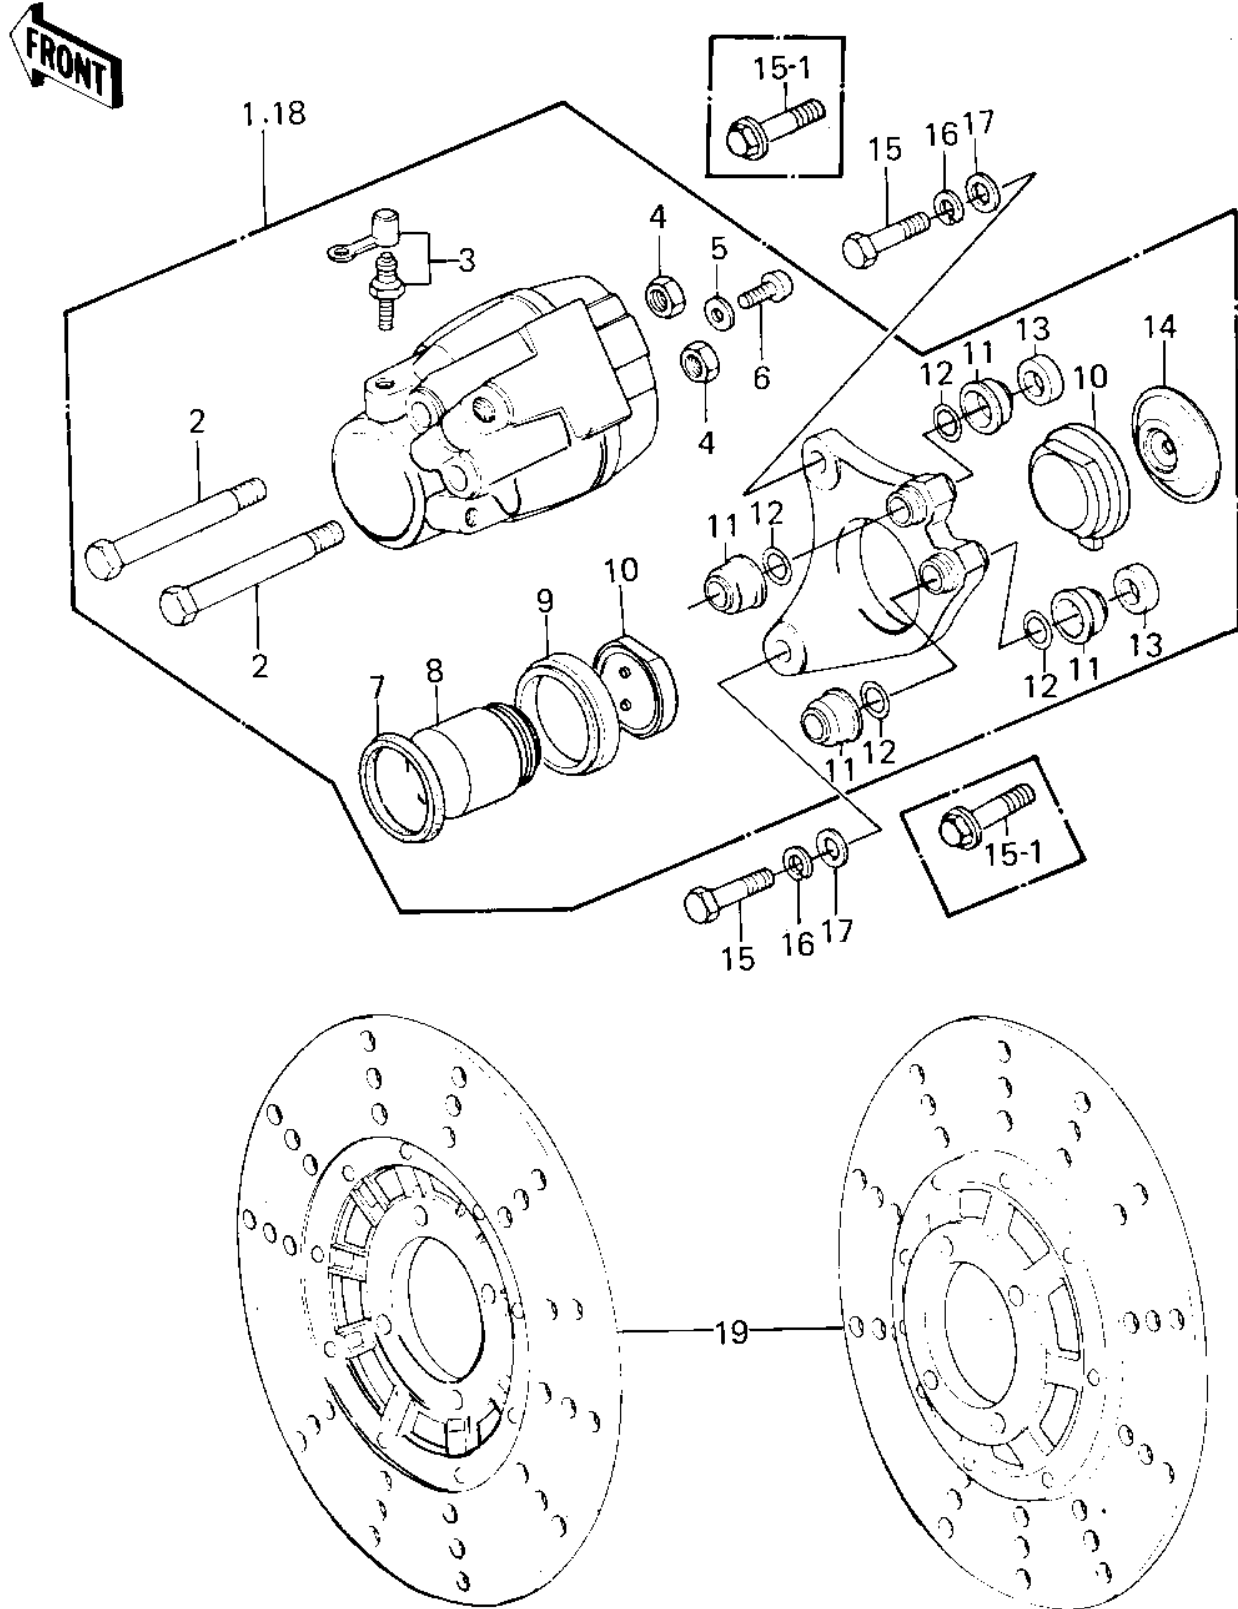

1979 KZ1000 PARTS DIAGRAM

FRONT BRAKE ('79-'80 A3/A3A/A4)

1979 KZ1000 PARTS LIST

FRONT BRAKE ('79-'80 A3/A3A/A4)

ITEM NAME	PART NUMBER	QUANTITY
CALIPER ASSY,L.H, (Ref # 1)	43041-1024	1
BOLT (Ref # 2)	43045-006	4
BLEEDER SET (Ref # 3)	43085-001	2
NUT 10MM (Ref # 4)	315B1000	4
WASHER SPRING 6MM (Ref # 5)	461F0600	2
SCREW PAN HEAD 6X12 (Ref # 6)	220B0612	2
RING,PISTON SEAL (Ref # 7)	43049-002	2
PISTON,BRAKE,42M/M (Ref # 8)	43020-1012	2
DUST SEALD,RUBBER (Ref # 9)	43054-003	2
PAD SET (Ref # 10)	43082-1001	2
DUST SHILD,SHAFT (Ref # 11)	43052-005	8
"O" RING (Ref # 12)	43053-006	8
PLUG (Ref # 13)	43088-002	4
SPACER (Ref # 14)	43040-004	2
BOLT (Ref # 15)	92007-032	4
BOLT,HEX HEAD,10X38 (Ref # 15-1)	92001-1293	4
WASHER SPRING 10MM (Ref # 16)	461F1000	4
WASHER PLAIN 10MM (Ref # 17)	410B1000	4
CALIPER ASSY,R.H (Ref # 18)	43041-1025	1
DISC PLATE,FRONT BRA (Ref # 19)	41080-1022	2