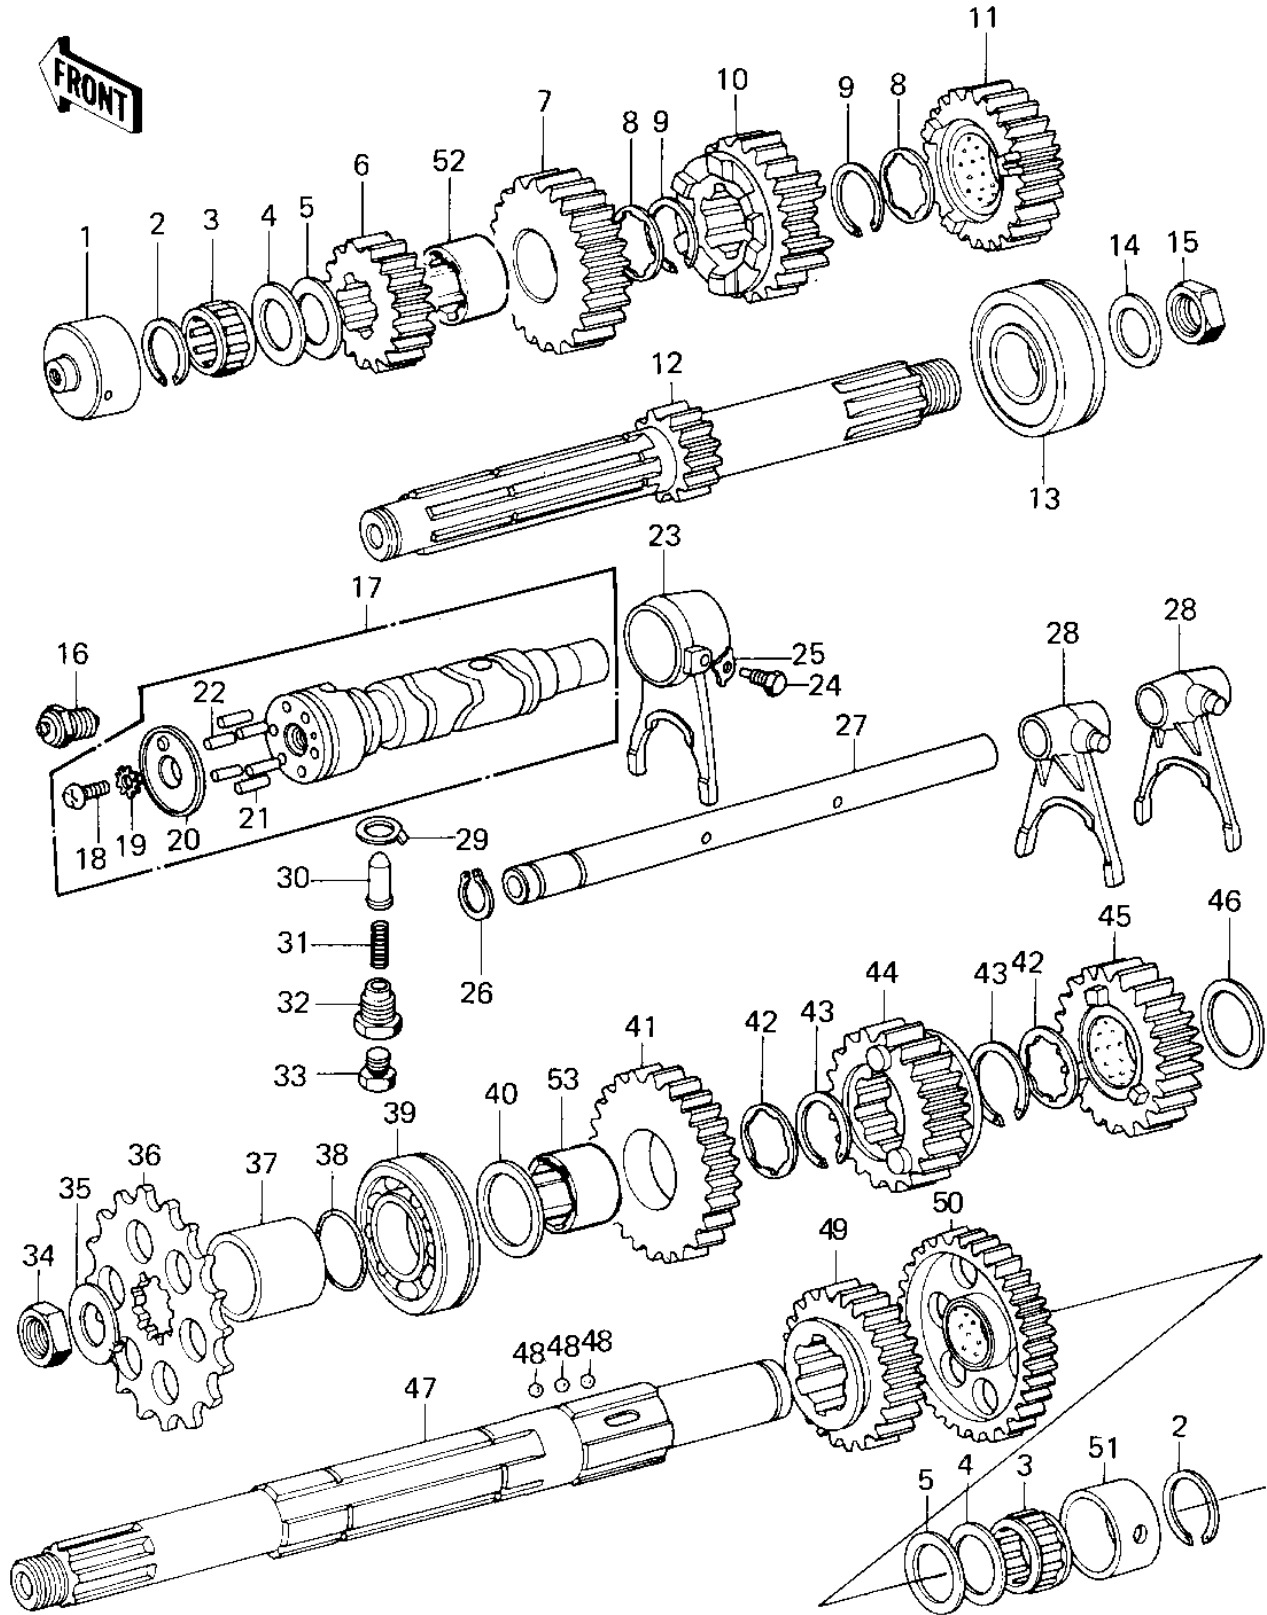

1978 Z1R PARTS DIAGRAM

TRANSMISSION/CHANGE DRUM ('78 D1)