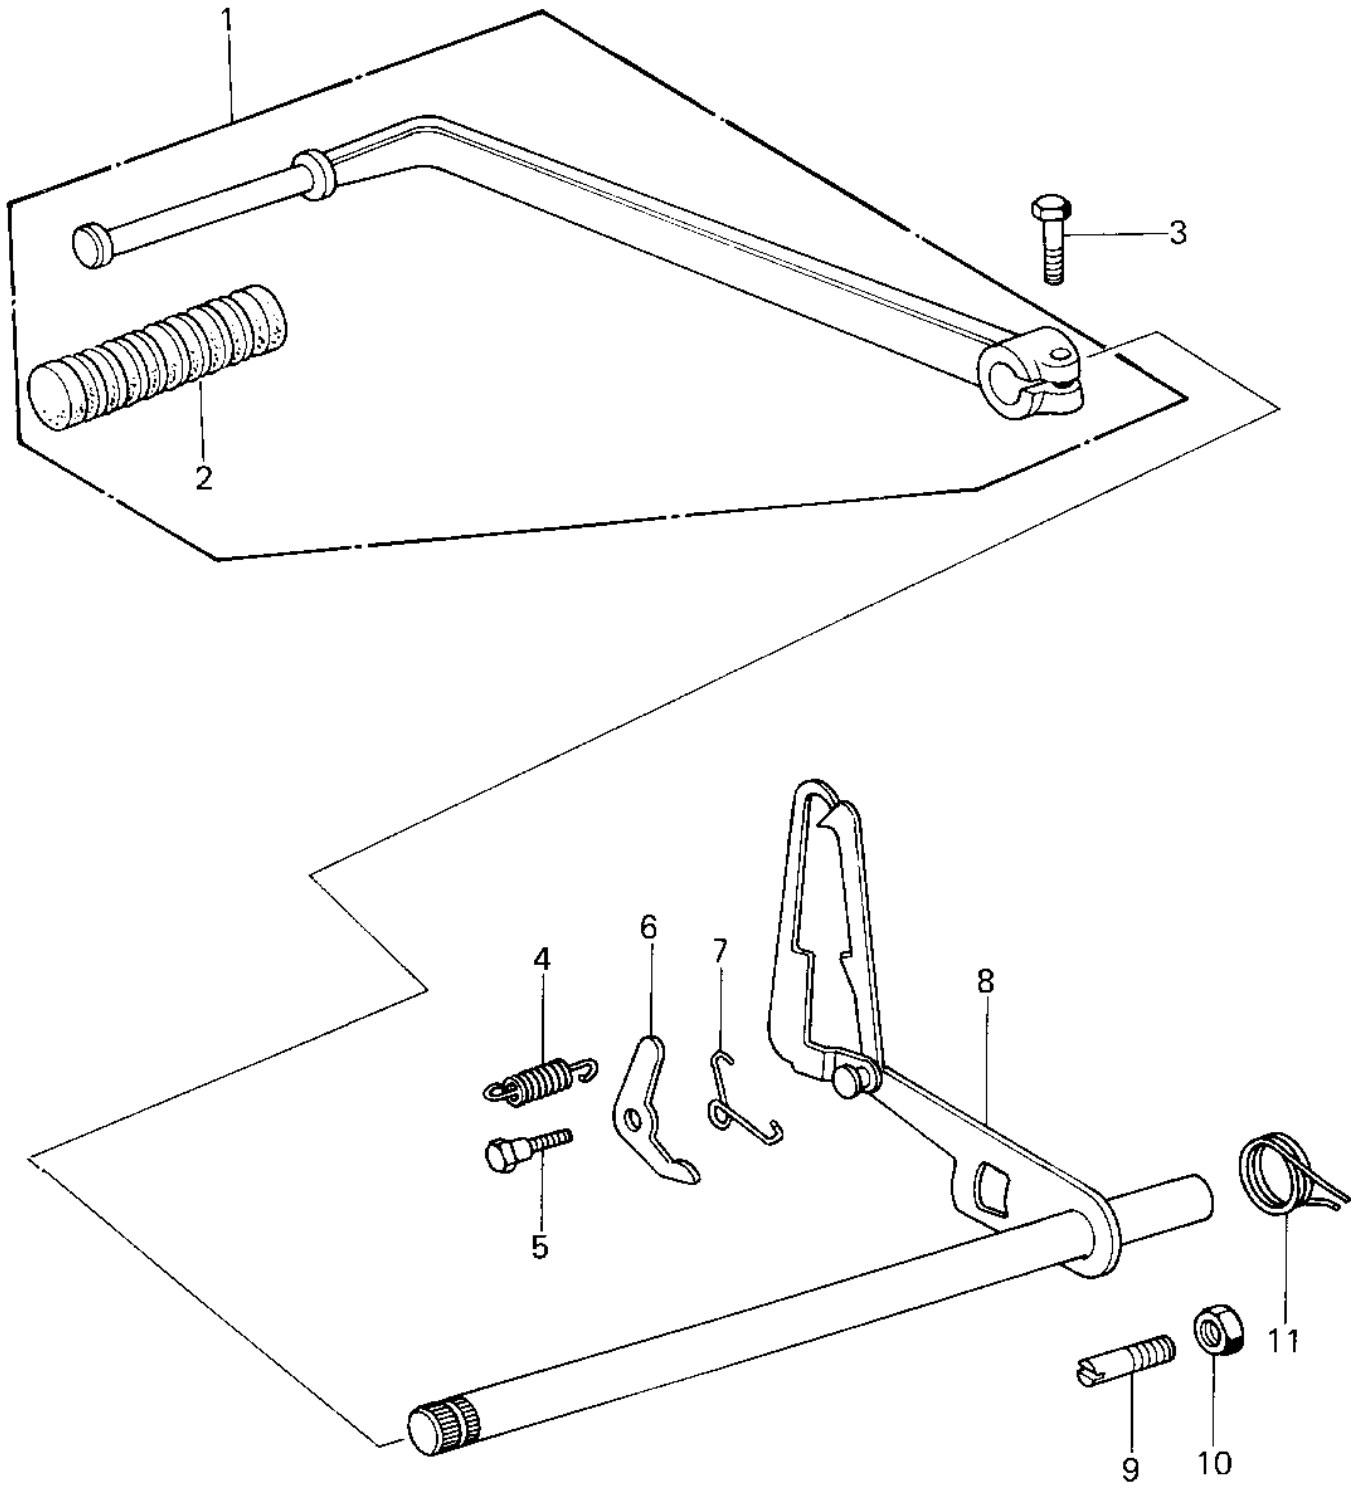

1978 Z1R PARTS DIAGRAM

GEAR CHANGE MECHANISM ('78 D1)

1978 Z1R PARTS LIST

GEAR CHANGE MECHANISM ('78 D1)

ITEM NAME	PART NUMBER	QUANTITY
PEDAL ASSY,GEAR CHAN (Ref # 1)	13242-006	1
RUBBER CHANGE PEDAL (Ref # 2)	13157-004	1
BOLT-UPSET (Ref # 3)	112N0620	1
SPRING CHNG DRUM LEV (Ref # 4)	92081-051	1
BOLT,CHANGE DRUM LEV (Ref # 5)	92150-1450	1
LEVER,GEAR CHNG DRUM (Ref # 6)	13168-024	1
SPRING,KICK PAWL (Ref # 7)	92083-018	1
LEVER ASSY GEAR CHNG (Ref # 8)	13161-029	1
PIN CHANGE PEDAL SPR (Ref # 9)	92043-057	1
NUT 8MM (Ref # 10)	312B0800	1
SPRING,CHG PEDL RTRN (Ref # 11)	92083-028	1