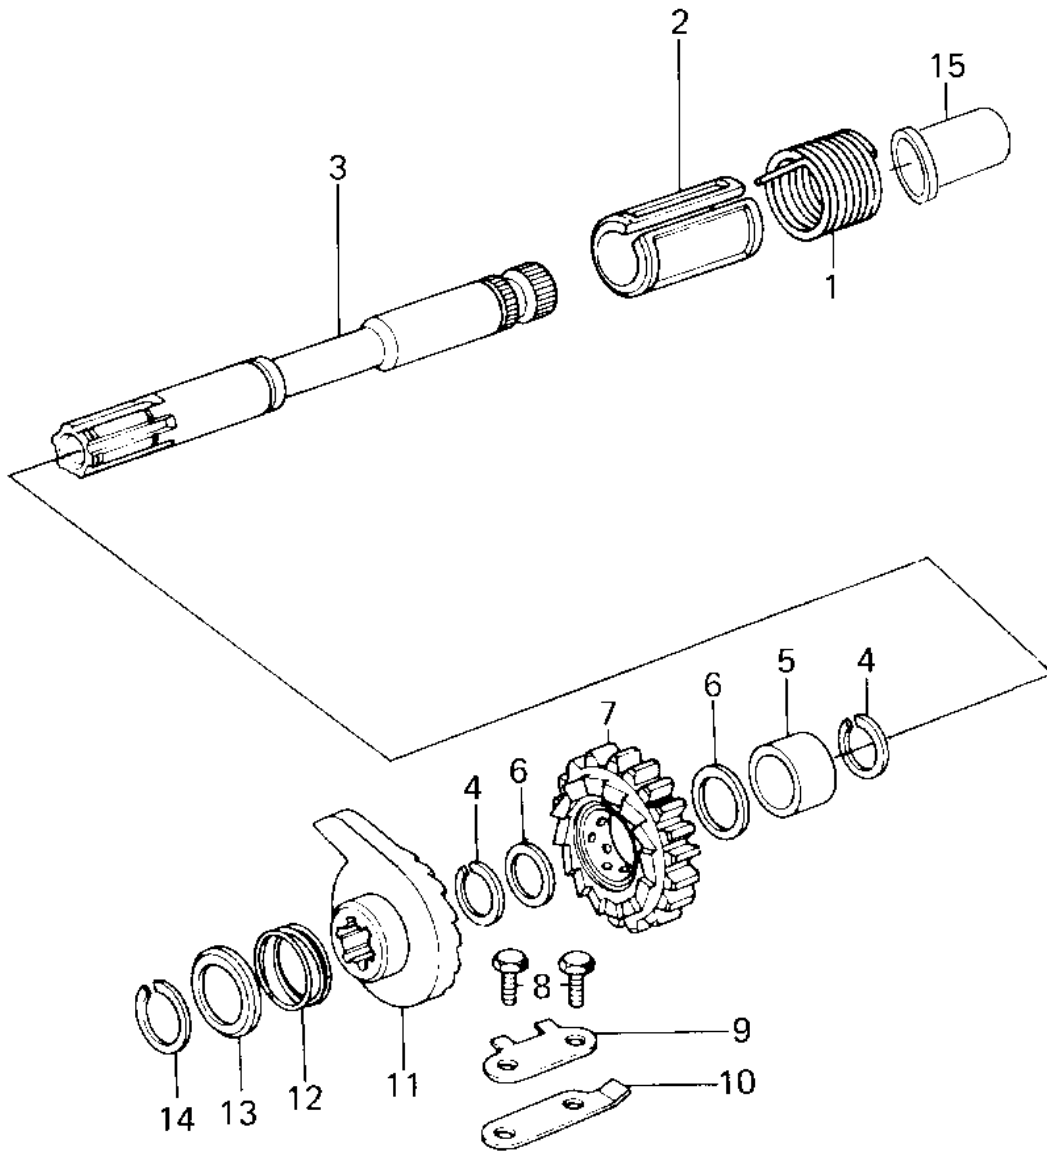

1978 Z1R PARTS DIAGRAM

KICKSTARTER MECHANISM ('78 D1)

1978 Z1R PARTS LIST

KICKSTARTER MECHANISM ('78 D1)

ITEM NAME	PART NUMBER	QUANTITY
SPRING,KICKSTARTER (Ref # 1)	92082-004	1
GUID,KICK SHAFT (Ref # 2)	13070-005	1
SHAFT,KICKSTARTER (Ref # 3)	13066-1004	1
CIRCLIP,25MM (Ref # 4)	92033-025	2
COLLAR,KICKSHAFT (Ref # 5)	92028-126	1
WASHER,PLAIN,22MM (Ref # 6)	92022-207	2
GEAR,KICKSTARTER (Ref # 7)	59051-1006	1
BOLT-UPSET (Ref # 8)	112G0614	2
WASHER-LOCK (Ref # 9)	92024-036	AR
STOPPER,KICKSTARTER (Ref # 10)	13072-012	1
RATCHET,KICK SHAFT (Ref # 11)	13078-011	1
SPRING RATCHET (Ref # 12)	92081-104	1
CAP,KICKSTARTER (Ref # 13)	92102-008	1
CIRCLIP,19MM (Ref # 14)	480J1900	1
PLUG (Ref # 15)	92074-037	1