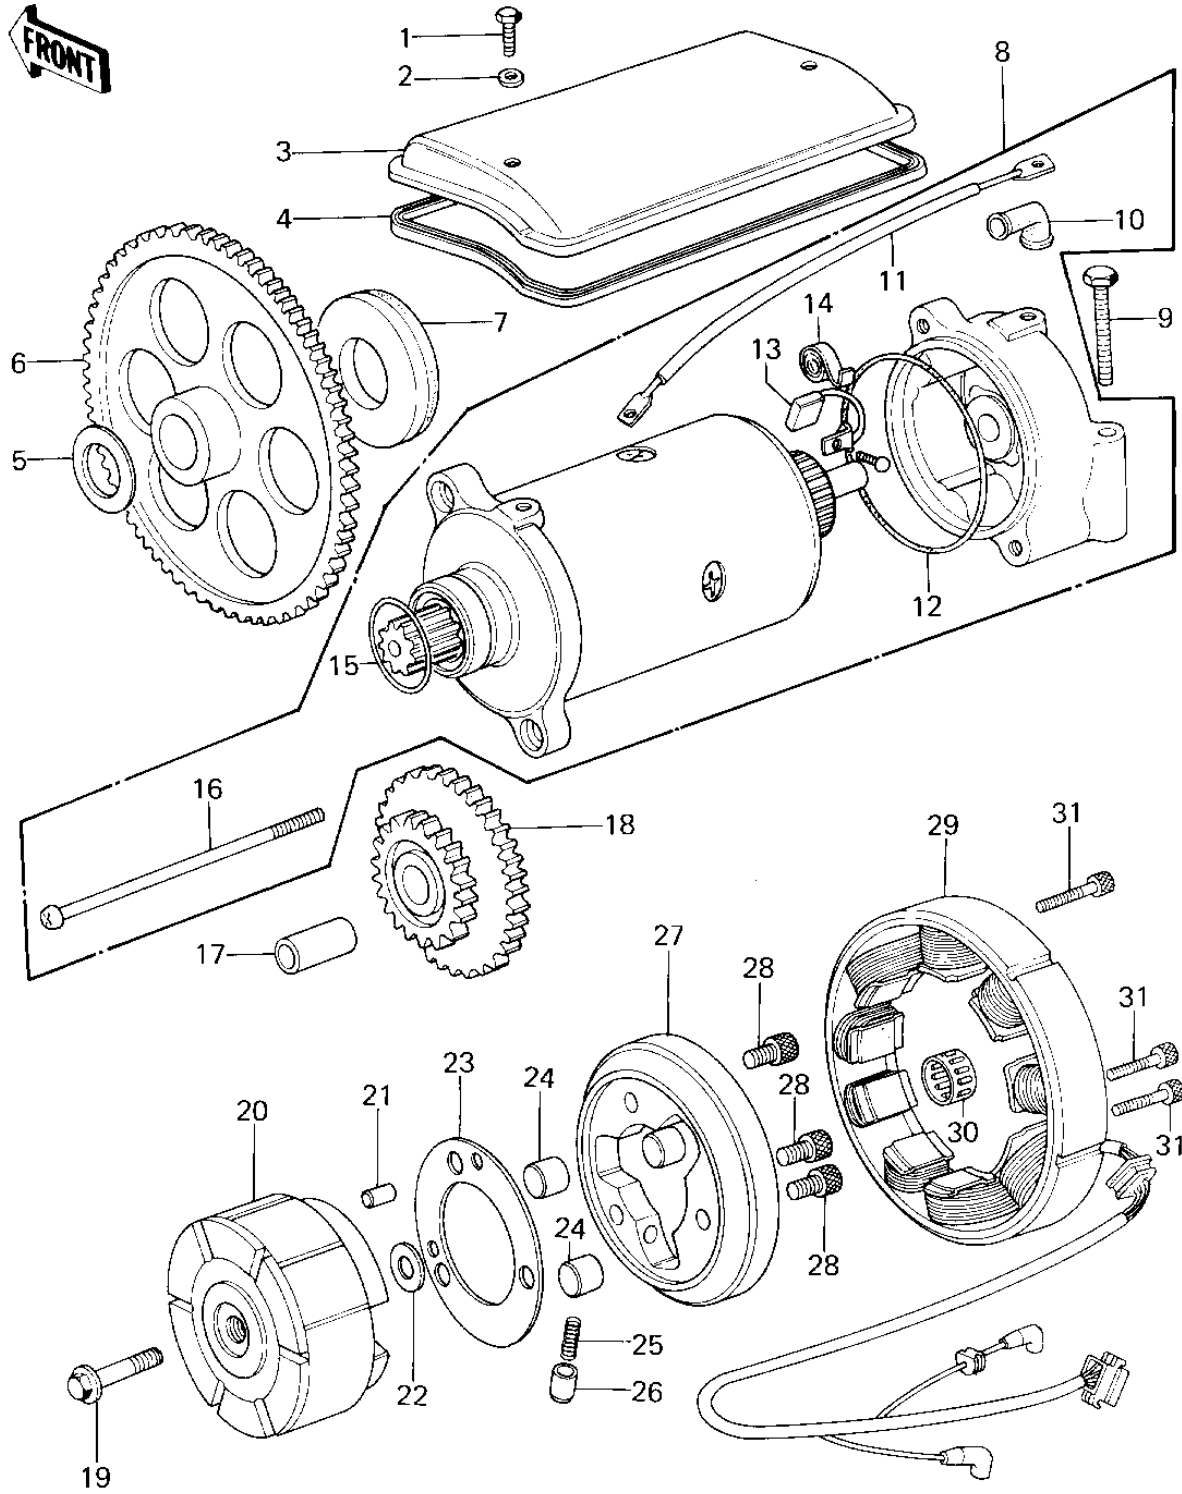

1978 Z1R PARTS DIAGRAM

GENERATOR/STARTER MOTOR (78 D1)

1978 Z1R PARTS LIST

GENERATOR/STARTER MOTOR ('78 D1)

ITEM NAME	PART NUMBER	QUANTITY
BOLT (6X10) (Ref # 1)	110R0610	2
WASHER,PLAIN,6MM (Ref # 2)	410D0600	2
COVER,STARTING MOTOR (Ref # 3)	21165-001	1
GASKET,START MOTOR C (Ref # 4)	21166-001	1
WASHER 22.1X30.7X2.0 (Ref # 5)	92026-091	1
GEAR,STARTING CLUTCH (Ref # 6)	21167-003	1
DAMPER RUBBER 6.3T (Ref # 7)	92075-192	AR
DAMPER RUBBER 7.3T (Ref # 7)	92075-193	AR
DAMPER RUBBER 8.3T (Ref # 7)	92075-194	AR
STARTER-ELECTRIC (Ref # 8)	21163-1019	1
BOLT,EXCLUSIVE (Ref # 9)	92001-1456	2
GROMMET,CORD (Ref # 10)	21017-017	1
WIRE,STARTER MOTOR (Ref # 11)	26010-055	1
"0" RING,STARTING MT (Ref # 12)	21027-003	1
CARBON BRUSH (Ref # 13)	21039-003	2
SPRING,CARBON BRUSH (Ref # 14)	21040-003	2
"0" RING,STARTING MT (Ref # 15)	21027-004	1
SCREW,PAN HEAD,6X110 (Ref # 16)	21015-005	2
PIN-PISTON (Ref # 17)	13002-007	1
GEAR,STARTING MOTOR (Ref # 18)	21167-002	1
BOLT,10X40 (Ref # 19)	92001-1201	1
ROTOR (Ref # 20)	21007-1005	1
PIN,DOWEL,6X22 (Ref # 21)	551A0622	1
WASHER 22X35.5X1.0T (Ref # 22)	92026-092	1
PLATE,CLUTCH STARTER (Ref # 23)	92026-112	1
PIN (Ref # 24)	92122-001	3
SPRING (Ref # 25)	92081-110	3
PIN (Ref # 26)	92043-087	3
CLUTCH ASSY,STARTING (Ref # 27)	13193-1006	1

1978 Z1R PARTS LIST

GENERATOR/STARTER MOTOR ('78 D1)

ITEM NAME	PART NUMBER	QUANTITY
BOLT (Ref # 28)	120P0816	3
STATOR ASSY (Ref # 29)	21076-023	1
BEARING,K222620 (Ref # 30)	92046-033	1
BOLT-SOCKET,6X35,BLA (Ref # 31)	120S0635	3