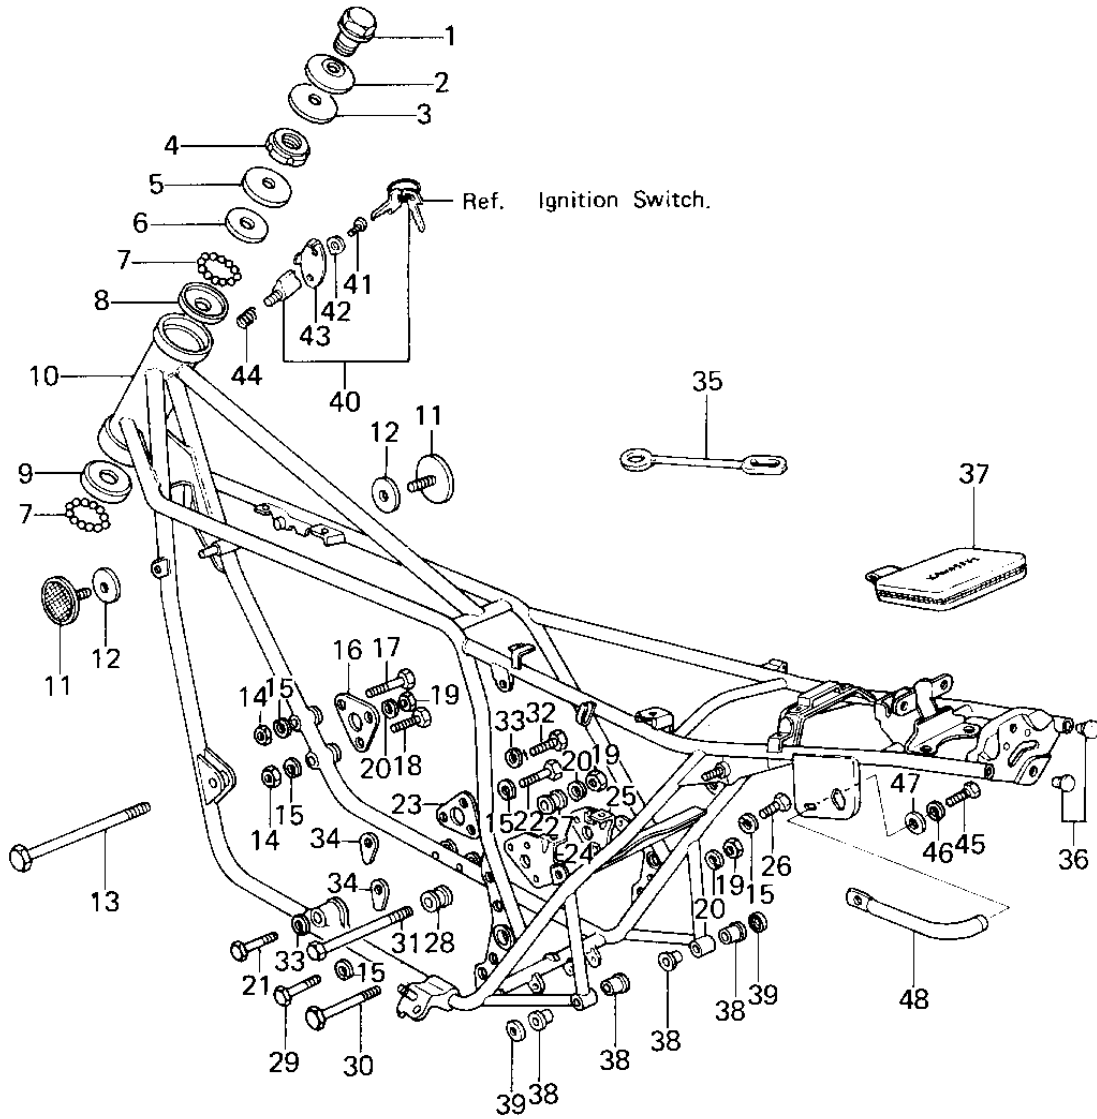

1978 Z1R PARTS DIAGRAM

FRAME/FRAME FITTINGS ('78 D1)

1978 Z1R PARTS LIST

FRAME/FRAME FITTINGS (78 D1)

ITEM NAME	PART NUMBER	QUANTITY
BOLT,STEERG STEM HEA (Ref # 1)	92007-031	1
WASHER,STEERG STM HD (Ref # 2)	92022-230	1
WASHER,WAVE (Ref # 3)	46100-003	1
NUT STEERING STEM LC (Ref # 4)	92090-007	1
CAP, STEERING STEM (Ref # 5)	46098-016	1
CONE,STRNG STM BRNG (Ref # 6)	92047-011	1
BALL STEEL 1/4' (Ref # 7)	600A0800	39
RACE STRNG STEM BERN (Ref # 8)	92048-006	1
RACE,STRNG STM BRNG (Ref # 9)	92048-008	1
FRAME (Ref # 10)	32002-1030	1
REFLECTOR,REFLEX (Ref # 11)	28012-016	2
DAMPER RUBBER,REFLEC (Ref # 12)	92094-011	2
BOLT,ENGINE MOUNTING (Ref # 13)	92091-022	1
NUT,8MM (Ref # 14)	311B0800	2
WASHER SPRING 8MM (Ref # 15)	461F0800	8
PLATE,ENG MOUNT FRON (Ref # 16)	32030-025	1
BOLT-FLANGE (Ref # 17)	92001-1582	1
BOLT,HEX HEAD,8X59 (Ref # 18)	110G0859	1
NUT,LOCK,10MM (Ref # 19)	92019-021	3
WASHER SPRING 10MM (Ref # 20)	461F1000	3
BOLT,HEX HEAD,12X55 (Ref # 21)	92001-1262	1
BOLT-SMALL-UPSET,8X1 (Ref # 22)	115G0818	2
PLATE,ENG MOUNT LOWE (Ref # 23)	32030-026	1
BRACKET,REAR ENGINE (Ref # 24)	32029-1023	1
BRACKET,REAR ENGINE (Ref # 25)	32029-1024	1
BOLT (Ref # 26)	110G0840	3
COLLAR,ENG MOUNTING (Ref # 27)	92027-160	1
COLLAR,ENG MOUNTING (Ref # 28)	92027-159	1
BOLT,FLANGED,8X35 (Ref # 29)	92001-1577	1