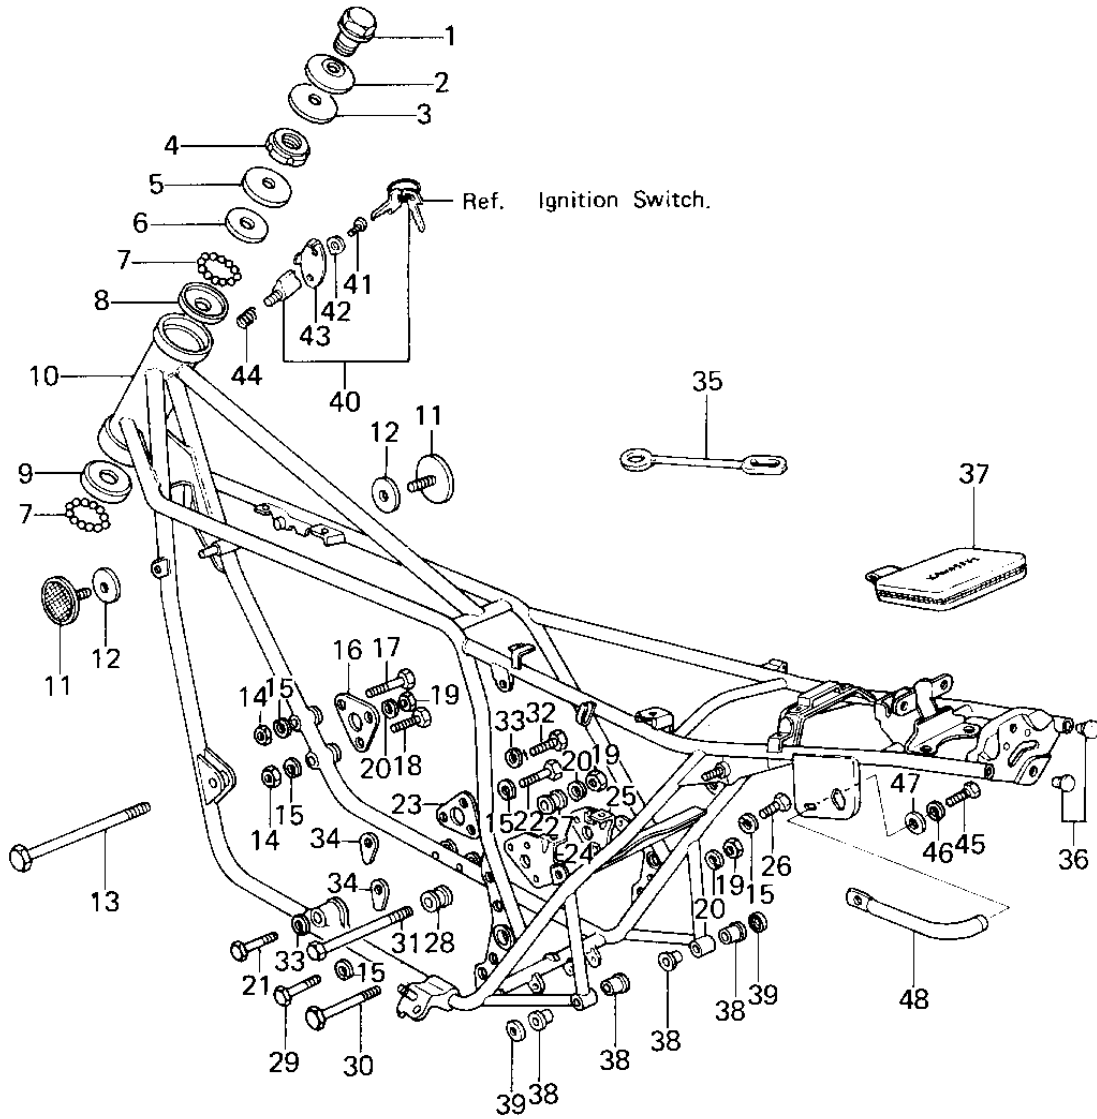

# 1978 Z1R PARTS DIAGRAM

FRAME/FRAME FITTINGS ('78 D1)

### FRAME/FRAME FITTINGS (78 D1)

ITEM NAME	PART NUMBER	QUANTITY
BOLT,ENGINE MOUNTING (Ref # 30)	92003-099	1
BOLT,ENGINE MOUNTING (Ref # 31)	92091-023	1
BOLT,HEX HEAD,12X70 (Ref # 32)	92001-1265	1
WASHER SPRING 12MM (Ref # 33)	461F1200	2
NUT,12MM (Ref # 34)	92016-045	2
CLAMP,OVER FLOW PIPE (Ref # 35)	92037-134	1
PLUG,FRAME (Ref # 36)	92066-1018	2
BAG (Ref # 37)	56008-1008	1
BUSHING,MUFFLER FITT (Ref # 38)	92092-010	4
WASHER,PLAIN (Ref # 39)	92022-328	2
LOCK-ASSY,STEERING (Ref # 40)	27016-5009	1
SCREW-TAPPING (Ref # 41)	92008-007	1
WASHER (Ref # 42)	92097-003	1
CAP,STEERING LOCK (Ref # 43)	11012-1134	1
SPRING-STEERING LOCK (Ref # 44)	27032-001	1
BOLT-SMALL-UPSET,8X1 (Ref # 45)	115G0816	1
WASHER SPRING 8MM (Ref # 46)	461F0800	1
WASHER PLAIN 8MM (Ref # 47)	410B0800	1
GRIP,FRAME (Ref # 48)	32109-1004	1