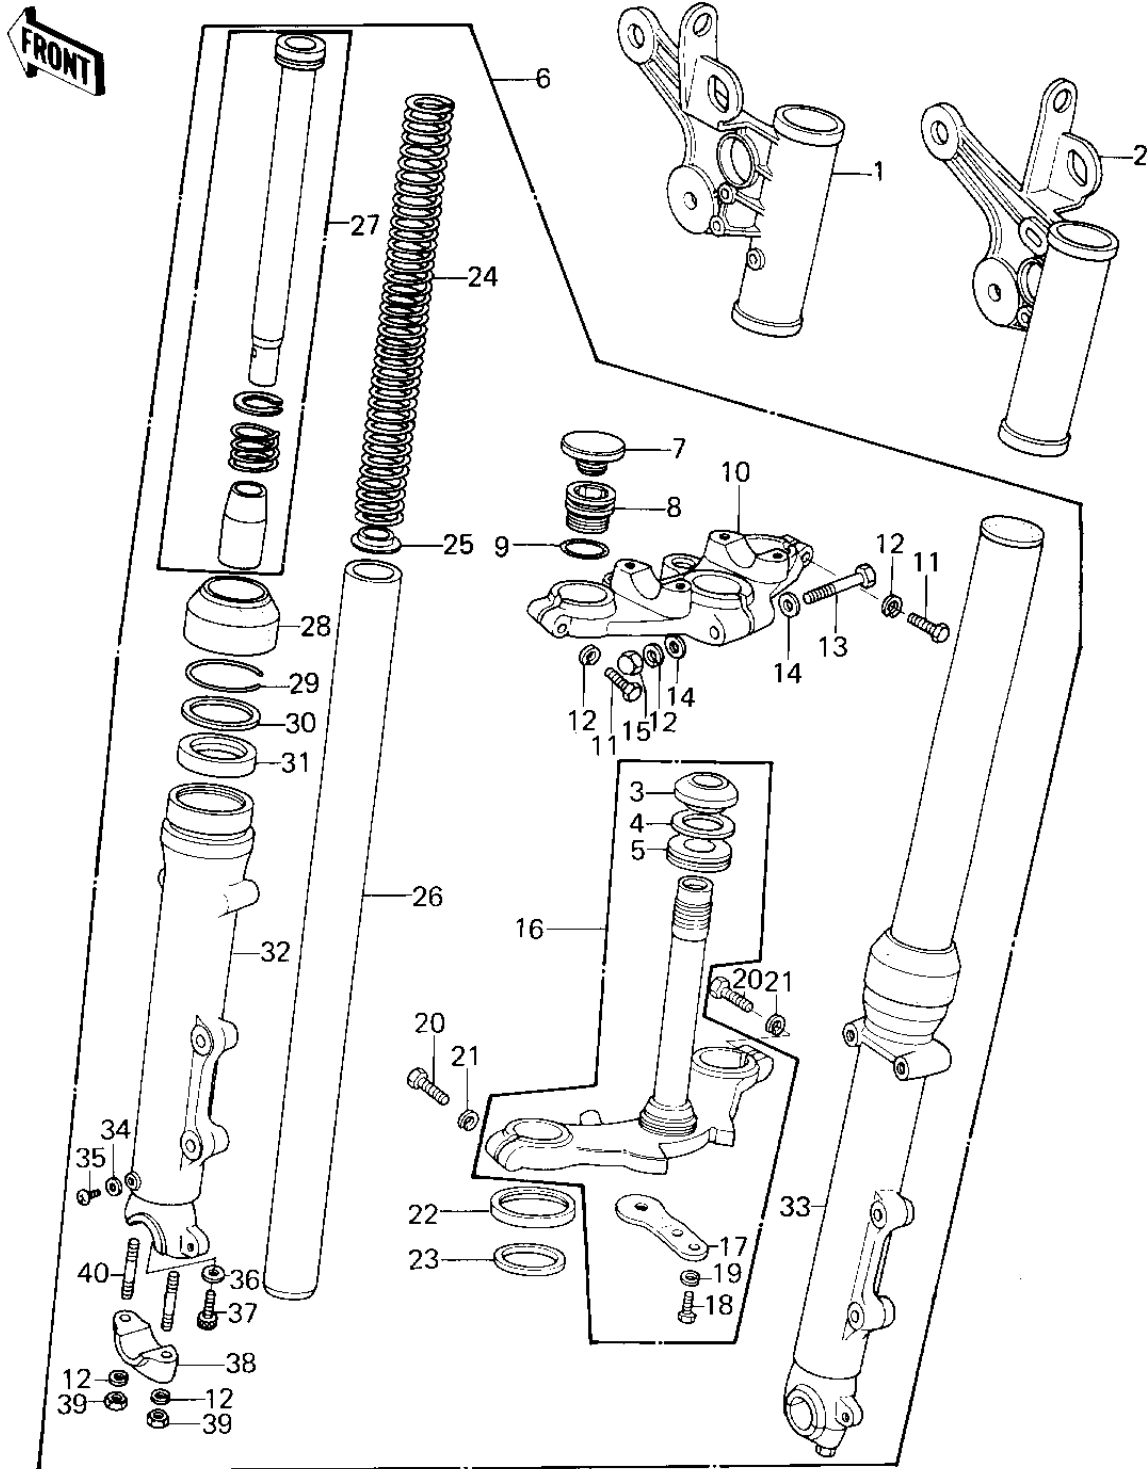

1978 Z1R PARTS DIAGRAM

FRONT FORK (78 D1)

1978 Z1R PARTS LIST

FRONT FORK ('78 D1)

ITEM NAME	PART NUMBER	QUANTITY
COVER,L.H.FORK (Ref # 1)	44033-1011	1
COVER,R.H FORK (Ref # 2)	44033-1012	1
CONE,STEERING STEM (Ref # 3)	92047-012	1
WASHER,PLAIN (Ref # 4)	92022-231	1
OIL SEAL,STEERING ST (Ref # 5)	92056-003	1
FORK-FRONT (Ref # 6)	44001-1024	1
CAP,RUBBER (Ref # 7)	11012-1017	2
CAP,FORK SPRING (Ref # 8)	44029-1003	2
"O" RING,FORK TOP (Ref # 9)	92055-1009	2
HEAD,STEERING STEM (Ref # 10)	44039-1005	1
BOLT,8X40 (Ref # 11)	92001-1082	2
WASHER SPRING 8MM (Ref # 12)	461F0800	7
BOLT-STEERING STEM H (Ref # 13)	44041-042	1
WASHER PLAIN 8MM (Ref # 14)	410B0800	2
NUT FUEL TANK FRONT (Ref # 15)	92020-007	1
STEM,STEERING (Ref # 16)	44037-1008	1
BRACKET (Ref # 17)	11034-1126	2
BOLT,6X14 (Ref # 18)	92001-1083	4
WASHER SPRING 6MM (Ref # 19)	461F0600	4
BOLT-HEX HEAD,12X36 (Ref # 20)	92003-064	2
WASHER SPRING 12MM (Ref # 21)	461F1200	2
WASHER,FORK COVER (Ref # 22)	44043-049	2
GASKET,FORK COVER (Ref # 23)	44045-038	2
SPRING,FORK (Ref # 24)	44026-1003	2
GUIDE,FORK SPRING (Ref # 25)	44028-1001	2
TUBE,FORK INNER (Ref # 26)	44013-1003	2
CYLINDER-FORK (Ref # 27)	44022-1002	2
DUST SHEILD,FORK (Ref # 28)	44010-032	2
CIRCLIP-OIL SEAL FIT (Ref # 29)	44044-012	2

1978 Z1R PARTS LIST

FRONT FORK ('78 D1)

ITEM NAME	PART NUMBER	QUANTITY
WASHER-OIL SEAL FIT (Ref # 30)	44043-044	2
OIL SEAL,FORK (Ref # 31)	44009-024	2
TUBE,LH,FORK OUTER (Ref # 32)	44005-1032	1
TUBE,RH,FORK OUTER (Ref # 33)	44006-1032	1
GASKET FORK DRAIN PL (Ref # 34)	44045-002	2
SCREW PAN HEAD 4X8 (Ref # 35)	220B0408	2
GASKET,FORK CYLINDER (Ref # 36)	44045-057	2
BOLT-FORK CYLINDER (Ref # 37)	44041-040	2
HOLDER,FRONT AXLE (Ref # 38)	44063-014	2
NUT,LOCK,8MM (Ref # 39)	92017-013	4
STUD,8X35 (Ref # 40)	92004-1009	4