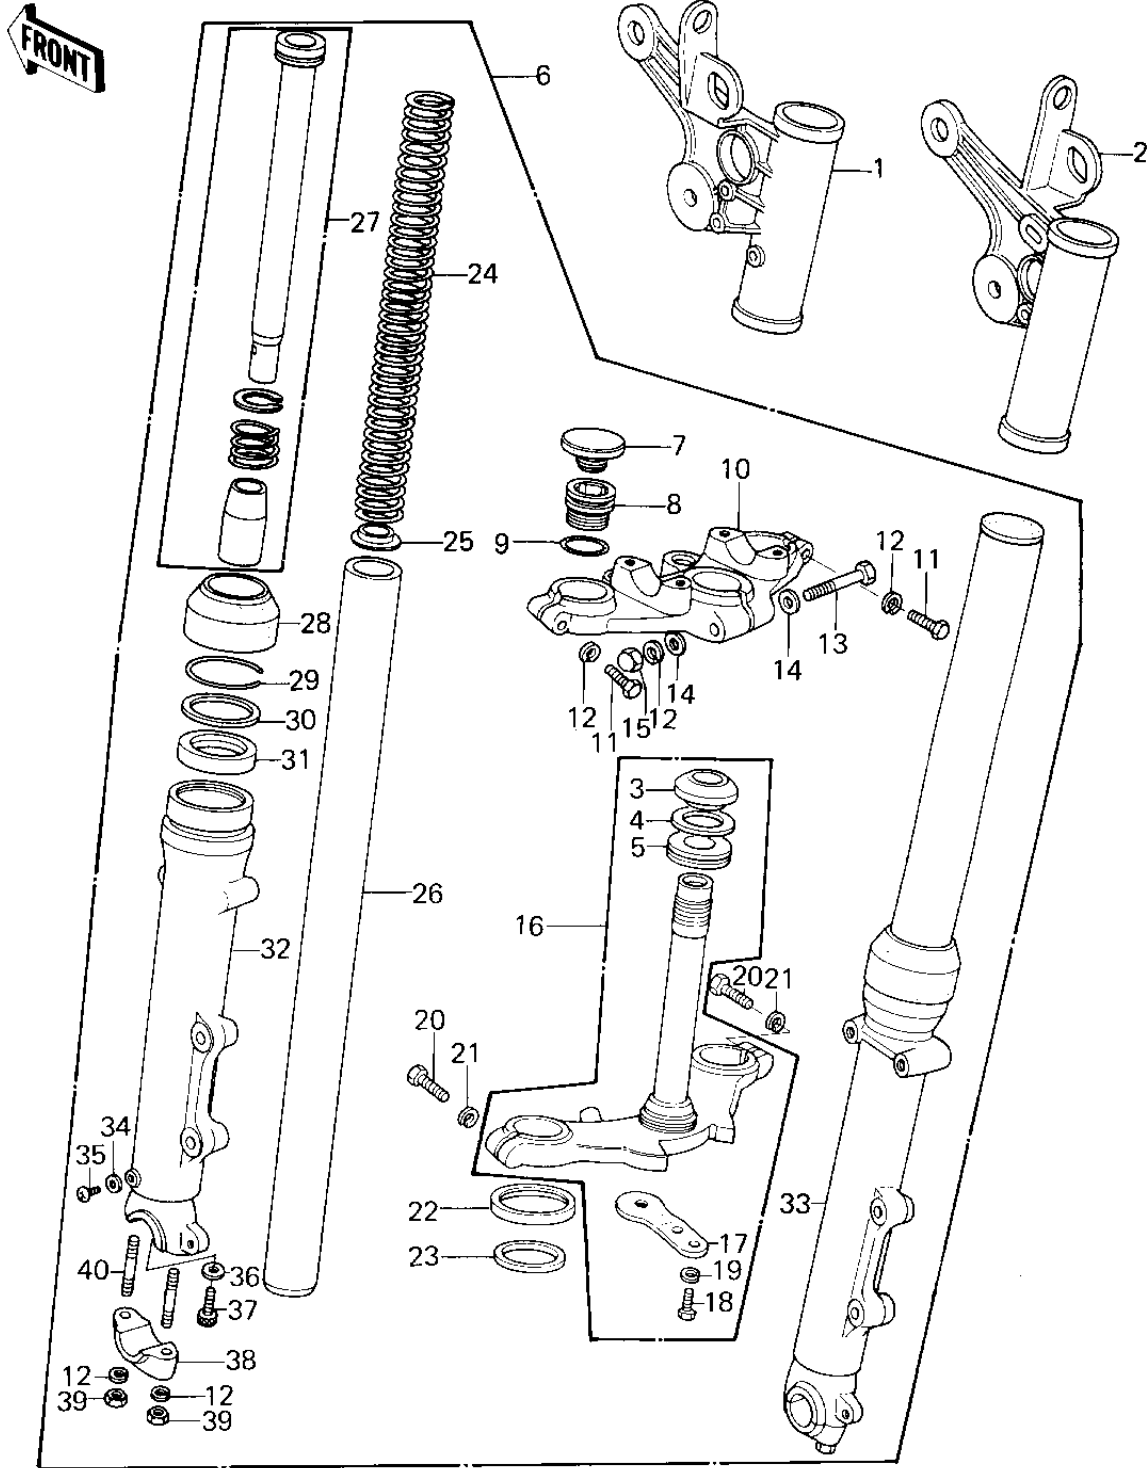

# 1978 Z1R PARTS DIAGRAM

FRONT FORK (78 D1)

## FRONT FORK ('78 D1)

ITEM NAME	PART NUMBER	QUANTITY
COVER,L.H.FORK (Ref # 1)	44033-1011	1
COVER,R.H FORK (Ref # 2)	44033-1012	1
CONE,STEERING STEM (Ref # 3)	92047-012	1
WASHER,PLAIN (Ref # 4)	92022-231	1
OIL SEAL,STEERING ST (Ref # 5)	92056-003	1
FORK-FRONT (Ref # 6)	44001-1024	1
CAP,RUBBER (Ref # 7)	11012-1017	2
CAP,FORK SPRING (Ref # 8)	44029-1003	2
"O" RING,FORK TOP (Ref # 9)	92055-1009	2
HEAD,STEERING STEM (Ref # 10)	44039-1005	1
BOLT,8X40 (Ref # 11)	92001-1082	2
WASHER SPRING 8MM (Ref # 12)	461F0800	7
BOLT-STEERING STEM H (Ref # 13)	44041-042	1
WASHER PLAIN 8MM (Ref # 14)	410B0800	2
NUT FUEL TANK FRONT (Ref # 15)	92020-007	1
STEM,STEERING (Ref # 16)	44037-1008	1
BRACKET (Ref # 17)	11034-1126	2
BOLT,6X14 (Ref # 18)	92001-1083	4
WASHER SPRING 6MM (Ref # 19)	461F0600	4
BOLT-HEX HEAD,12X36 (Ref # 20)	92003-064	2
WASHER SPRING 12MM (Ref # 21)	461F1200	2
WASHER,FORK COVER (Ref # 22)	44043-049	2
GASKET,FORK COVER (Ref # 23)	44045-038	2
SPRING,FORK (Ref # 24)	44026-1003	2
GUIDE,FORK SPRING (Ref # 25)	44028-1001	2
TUBE,FORK INNER (Ref # 26)	44013-1003	2
CYLINDER-FORK (Ref # 27)	44022-1002	2
DUST SHEILD,FORK (Ref # 28)	44010-032	2
CIRCLIP-OIL SEAL FIT (Ref # 29)	44044-012	2

## 1978 Z1R PARTS LIST

### FRONT FORK ('78 D1)

ITEM NAME	PART NUMBER	QUANTITY
WASHER-OIL SEAL FIT (Ref # 30)	44043-044	2
OIL SEAL,FORK (Ref # 31)	44009-024	2
TUBE,LH,FORK OUTER (Ref # 32)	44005-1032	1
TUBE,RH,FORK OUTER (Ref # 33)	44006-1032	1
GASKET FORK DRAIN PL (Ref # 34)	44045-002	2
SCREW PAN HEAD 4X8 (Ref # 35)	220B0408	2
GASKET,FORK CYLINDER (Ref # 36)	44045-057	2
BOLT-FORK CYLINDER (Ref # 37)	44041-040	2
HOLDER,FRONT AXLE (Ref # 38)	44063-014	2
NUT,LOCK,8MM (Ref # 39)	92017-013	4
STUD,8X35 (Ref # 40)	92004-1009	4