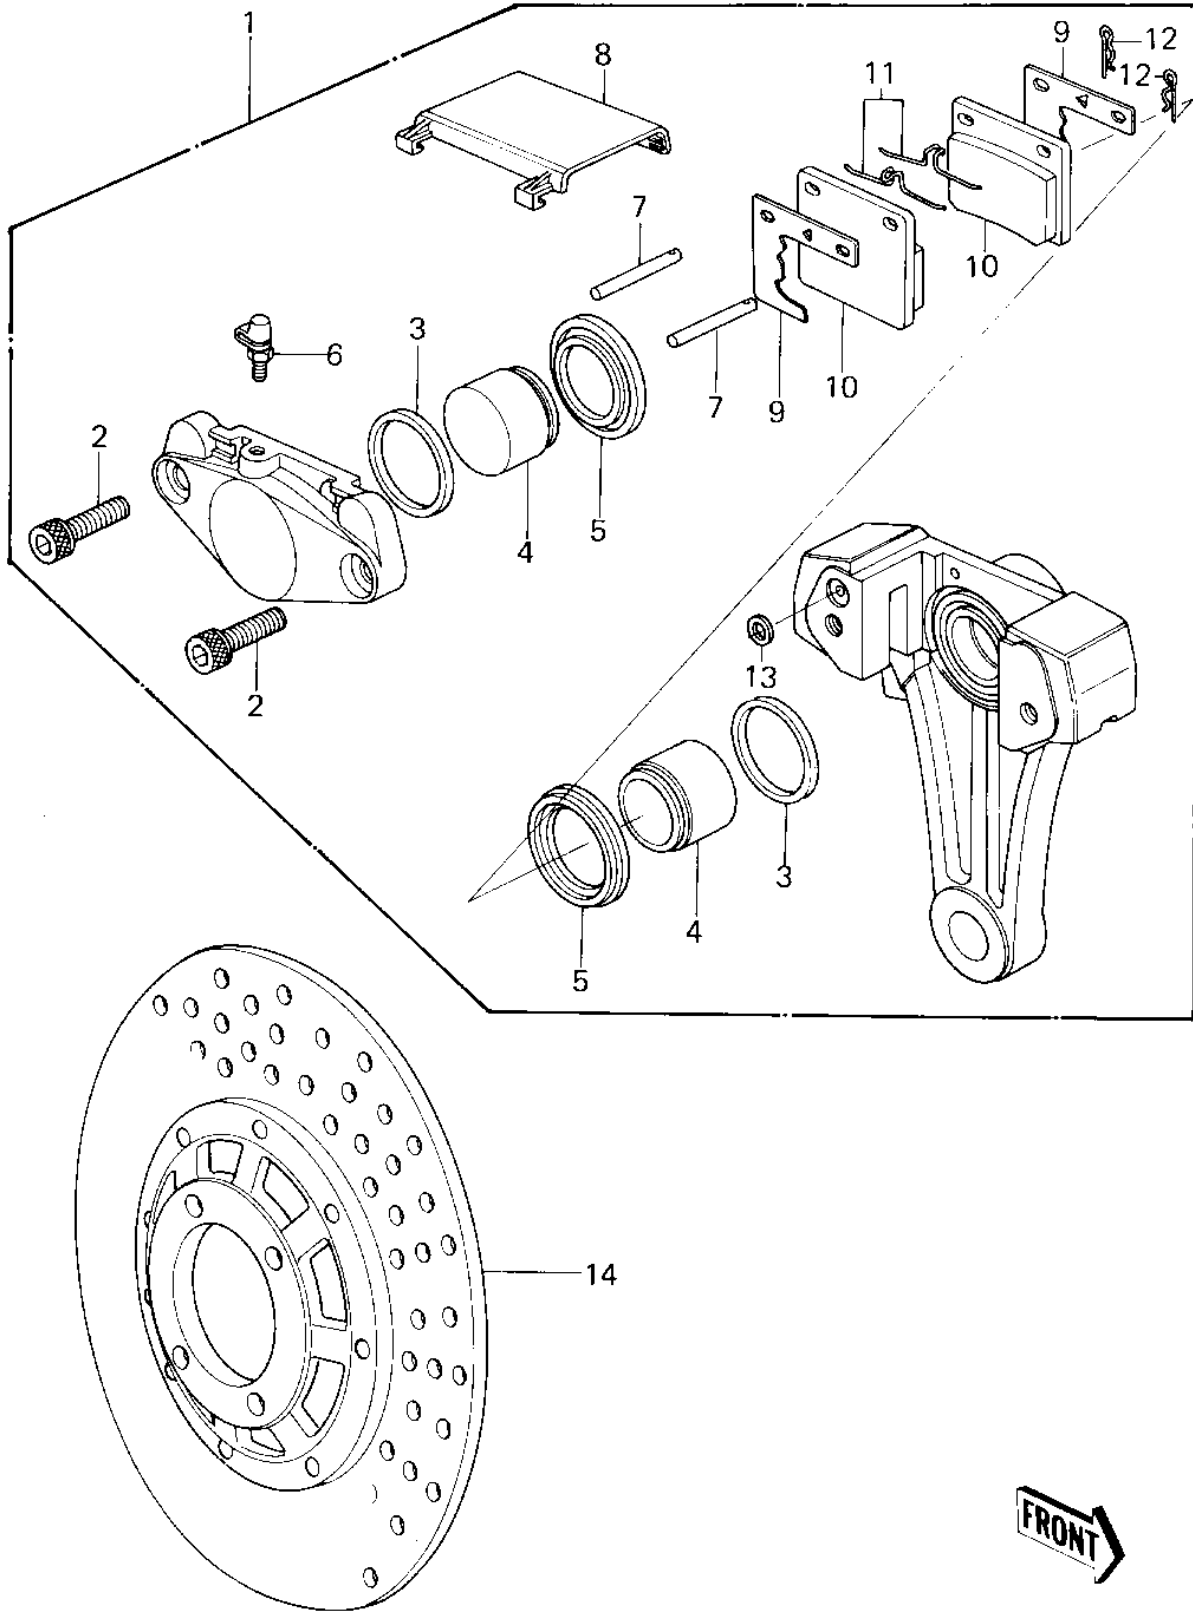

1978 Z1R PARTS DIAGRAM

REAR BRAKE ('78 D1)

1978 Z1R PARTS LIST

REAR BRAKE ('78 D1)

ITEM NAME	PART NUMBER	QUANTITY
CALIPER ASSY,REAR (Ref # 1)	43041-1012	1
BOLT,REAR CALIPER (Ref # 2)	43033-005	2
RING,PISTON SEAL (Ref # 3)	43049-002	2
PISTON,REAR CALIPER (Ref # 4)	43048-008	2
DUST SEAL,PISTON (Ref # 5)	43054-004	2
BLEEDER SET (Ref # 6)	43085-001	1
PIN (Ref # 7)	43045-007	2
CAP (Ref # 8)	43024-004	1
SHIM (Ref # 9)	43076-004	2
PAD SET (Ref # 10)	43050-1013	2
SPRING (Ref # 11)	43086-002	2
CLIP (Ref # 12)	43084-003	2
RING,SEAL (Ref # 13)	43053-008	1
DISC PLATE,REAR (Ref # 14)	41080-1004	1