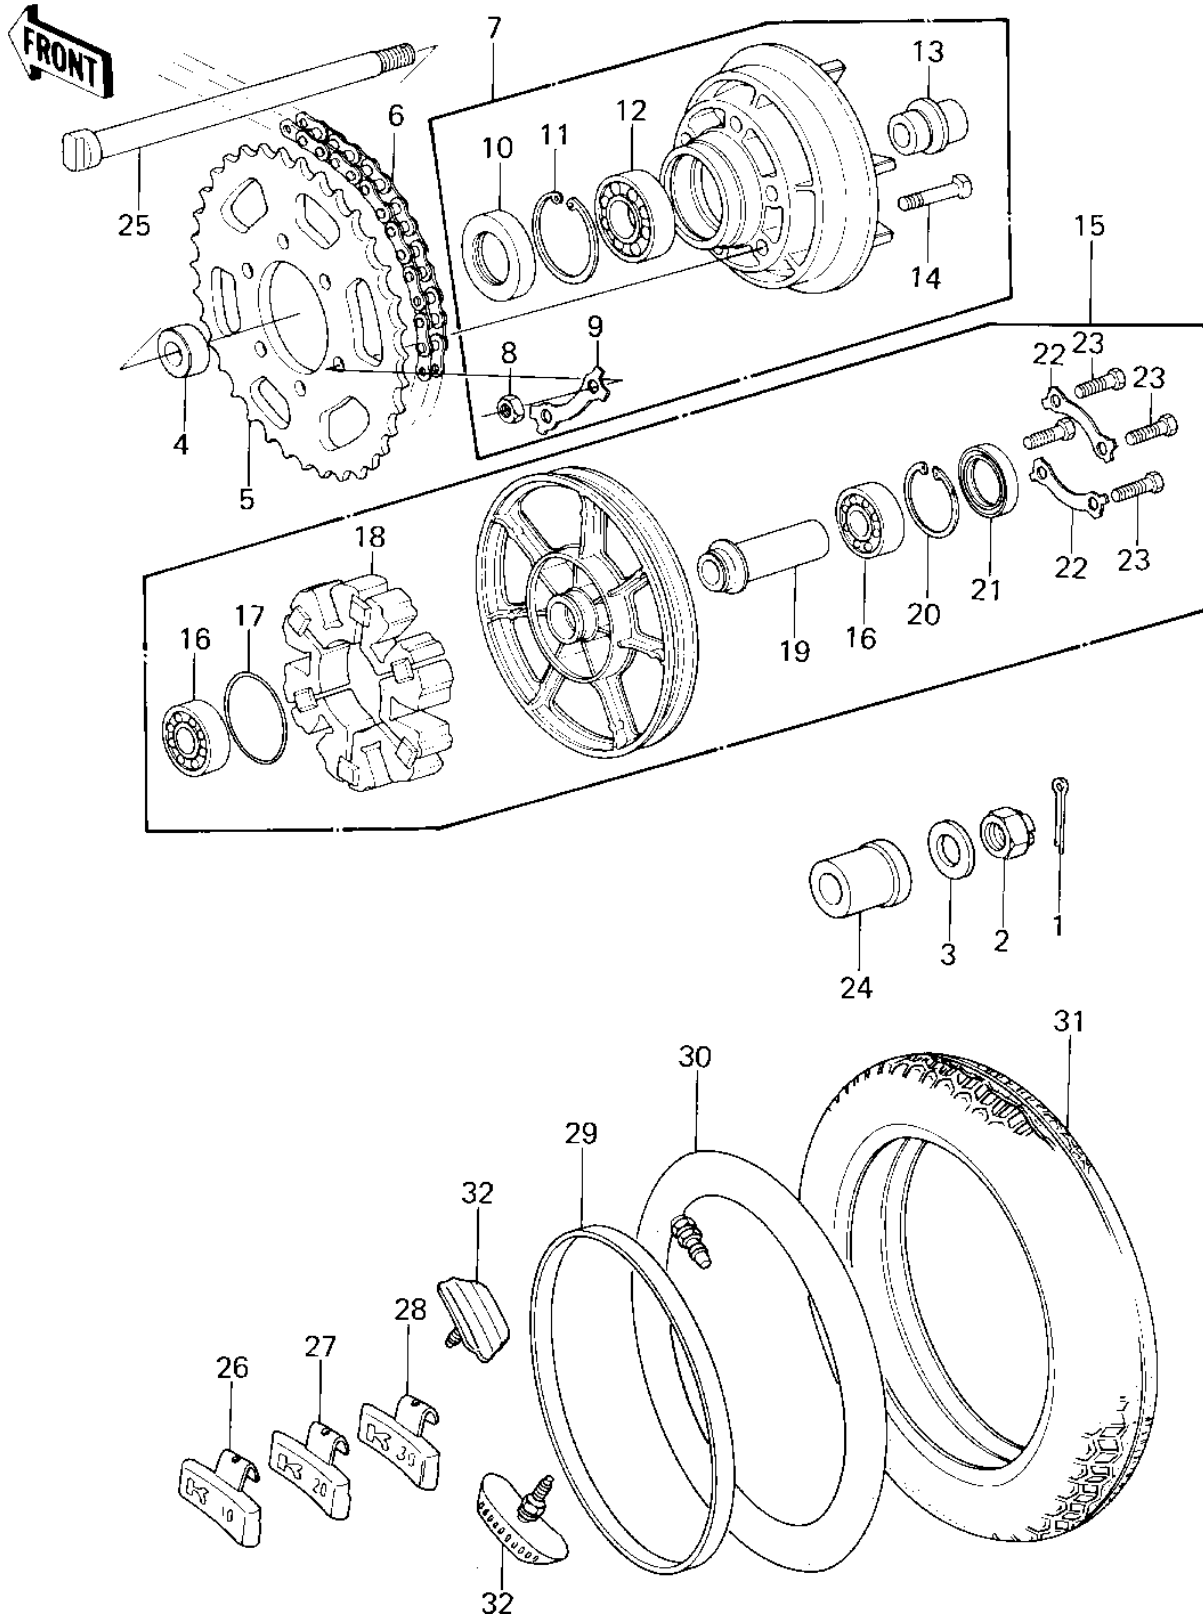

1978 Z1R PARTS DIAGRAM

REAR WHEEL/TIRE/HUB/CHAIN (78 D1)

1978 Z1R PARTS LIST

REAR WHEEL/TIRE/HUB/CHAIN (78 D1)

ITEM NAME	PART NUMBER	QUANTITY
PIN-COTTER,4.0X35 (Ref # 1)	550D4035	1
NUT CASTLE,18MM (Ref # 2)	42045-018	1
WASHER,PLAIN,20MM (Ref # 3)	92022-248	1
COLLAR,REAR AXLE (Ref # 4)	42032-071	1
REAR SPROCKET,33T (Ref # 5)	42041-1010	1
DR CHAIN 630X92 (Ref # 6)	92057-107	1
COUPLING ASSY,REAR (Ref # 7)	42033-1005	1
NUT 10MM (Ref # 8)	42045-005	6
WASHER LOCK (Ref # 9)	92088-007	3
OIL SEAL (Ref # 10)	92050-027	1
CIRCLIP,62M/M (Ref # 11)	92033-1044	1
BALL BEARING,#6206 (Ref # 12)	601B6206	1
SLEEVE,RR HUB COUPLN (Ref # 13)	42036-033	1
BOLT-REAR SPROCKET (Ref # 14)	92003-087	6
SOLID WHEEL ASSY,REA (Ref # 15)	41073-1035	1
BEARING BALL #6304 (Ref # 16)	601B6304	2
"0" RING,65MM (Ref # 17)	671B2565	1
SHOCK DAMPER,REAR HU (Ref # 18)	42014-033	1
SPACER,RR HUB BEARIN (Ref # 19)	42010-039	1
RING,SNAP,56.2M/M (Ref # 20)	92033-1043	1
OIL SEAL WTC35527 (Ref # 21)	92052-006	1
WASHER,LOCK (Ref # 22)	92088-023	2
BOLT (Ref # 23)	92001-158	4
COLLAR,REAR AXLE (Ref # 24)	42032-080	1
AXLE,REAR (Ref # 25)	42031-034	1
BALANCER-WHEEL,10G (Ref # 26)	41075-1011	AR
BALANCER-WHEEL,20G (Ref # 27)	41075-1012	AR
BALANCER-WHEEL,30G (Ref # 28)	41075-1013	AR
BAND,RIM,4.00/5.10-1 (Ref # 29)	41023-1006	1

1978 Z1R PARTS LIST

REAR WHEEL/TIRE/HUB/CHAIN (78 D1)

ITEM NAME	PART NUMBER	QUANTITY
TUBE 350/375/410-18 (Ref # 30)	41022-031	1
TIRE 400H-18 K87 (Ref # 31)	41021-039	1
STOPPER,RIM,2.15 (Ref # 32)	41024-1001	2