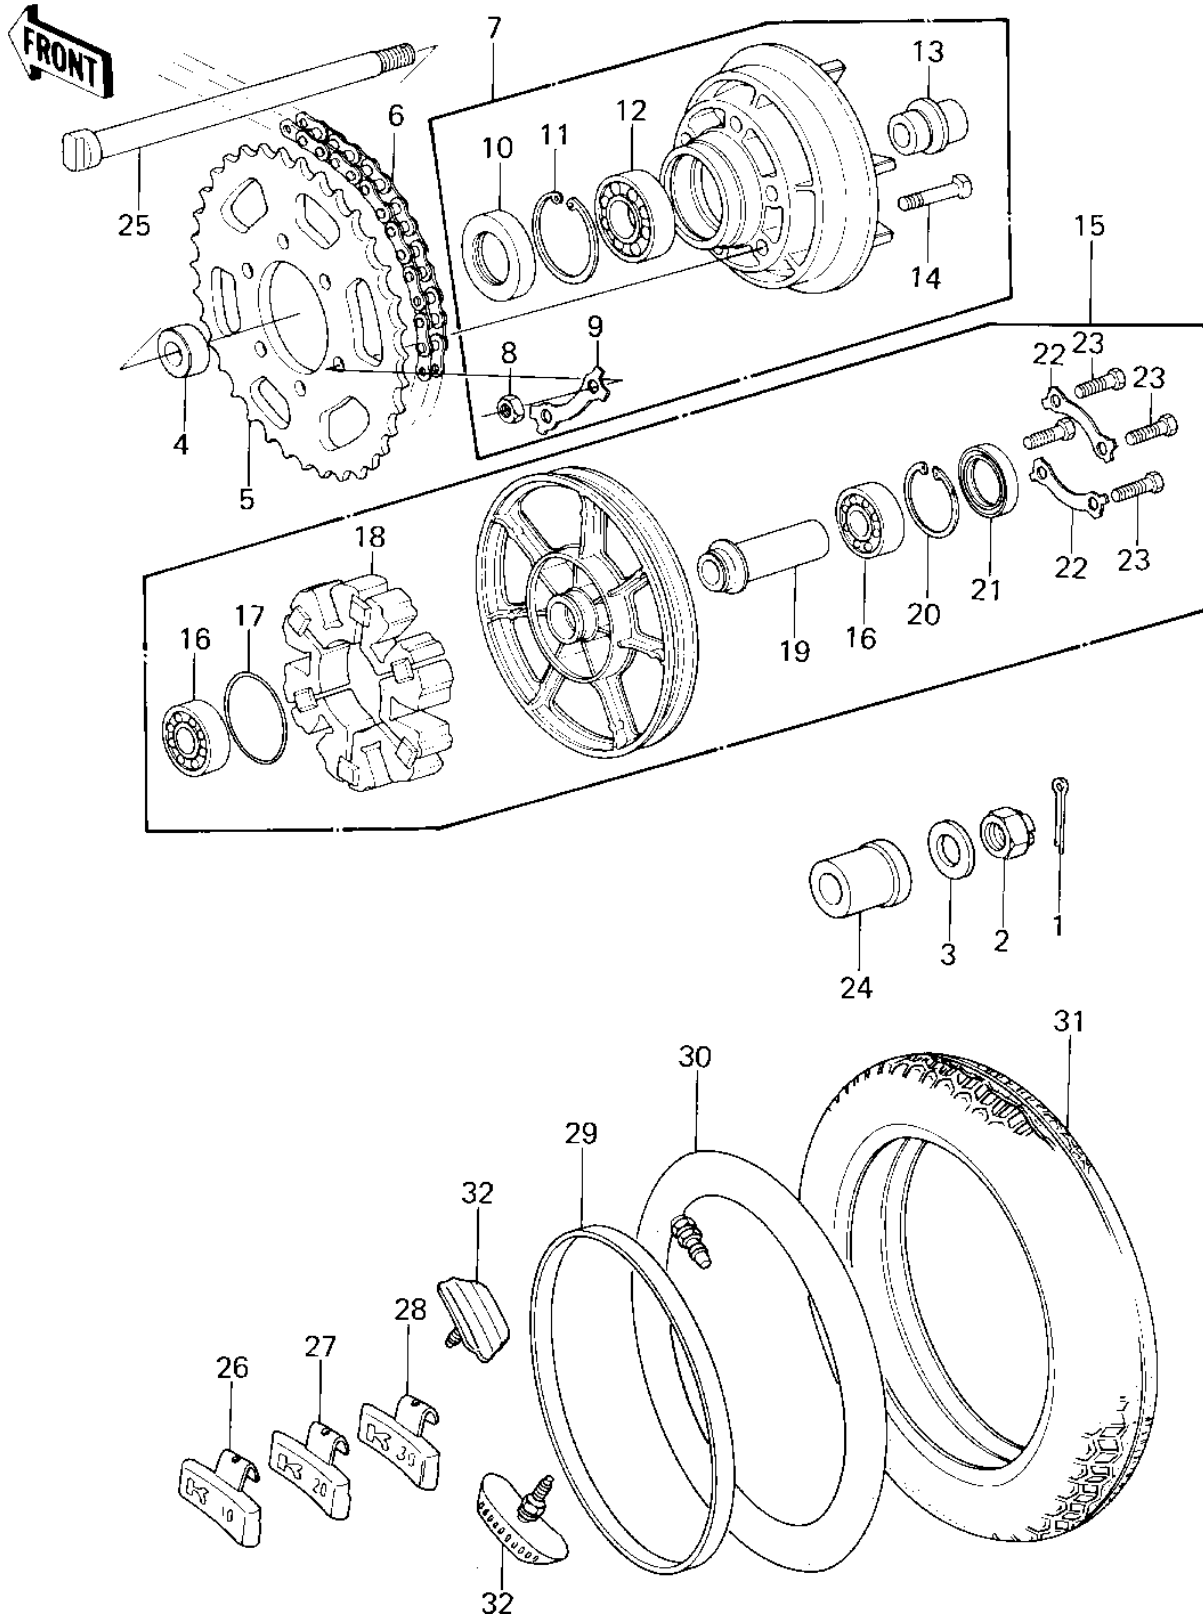

# 1978 Z1R PARTS DIAGRAM

REAR WHEEL/TIRE/HUB/CHAIN (78 D1)

# 1978 Z1R PARTS LIST

## REAR WHEEL/TIRE/HUB/CHAIN (78 D1)

ITEM NAME	PART NUMBER	QUANTITY
PIN-COTTER,4.0X35 (Ref # 1)	550D4035	1
NUT CASTLE,18MM (Ref # 2)	42045-018	1
WASHER,PLAIN,20MM (Ref # 3)	92022-248	1
COLLAR,REAR AXLE (Ref # 4)	42032-071	1
REAR SPROCKET,33T (Ref # 5)	42041-1010	1
DR CHAIN 630X92 (Ref # 6)	92057-107	1
COUPLING ASSY,REAR (Ref # 7)	42033-1005	1
NUT 10MM (Ref # 8)	42045-005	6
WASHER LOCK (Ref # 9)	92088-007	3
OIL SEAL (Ref # 10)	92050-027	1
CIRCLIP,62M/M (Ref # 11)	92033-1044	1
BALL BEARING,#6206 (Ref # 12)	601B6206	1
SLEEVE,RR HUB COUPLN (Ref # 13)	42036-033	1
BOLT-REAR SPROCKET (Ref # 14)	92003-087	6
SOLID WHEEL ASSY,REA (Ref # 15)	41073-1035	1
BEARING BALL #6304 (Ref # 16)	601B6304	2
"0" RING,65MM (Ref # 17)	671B2565	1
SHOCK DAMPER,REAR HU (Ref # 18)	42014-033	1
SPACER,RR HUB BEARIN (Ref # 19)	42010-039	1
RING,SNAP,56.2M/M (Ref # 20)	92033-1043	1
OIL SEAL WTC35527 (Ref # 21)	92052-006	1
WASHER,LOCK (Ref # 22)	92088-023	2
BOLT (Ref # 23)	92001-158	4
COLLAR,REAR AXLE (Ref # 24)	42032-080	1
AXLE,REAR (Ref # 25)	42031-034	1
BALANCER-WHEEL,10G (Ref # 26)	41075-1011	AR
BALANCER-WHEEL,20G (Ref # 27)	41075-1012	AR
BALANCER-WHEEL,30G (Ref # 28)	41075-1013	AR
BAND,RIM,4.00/5.10-1 (Ref # 29)	41023-1006	1

# 1978 Z1R PARTS LIST

REAR WHEEL/TIRE/HUB/CHAIN (78 D1)

ITEM NAME	PART NUMBER	QUANTITY
TUBE 350/375/410-18 (Ref # 30)	41022-031	1
TIRE 400H-18 K87 (Ref # 31)	41021-039	1
STOPPER,RIM,2.15 (Ref # 32)	41024-1001	2