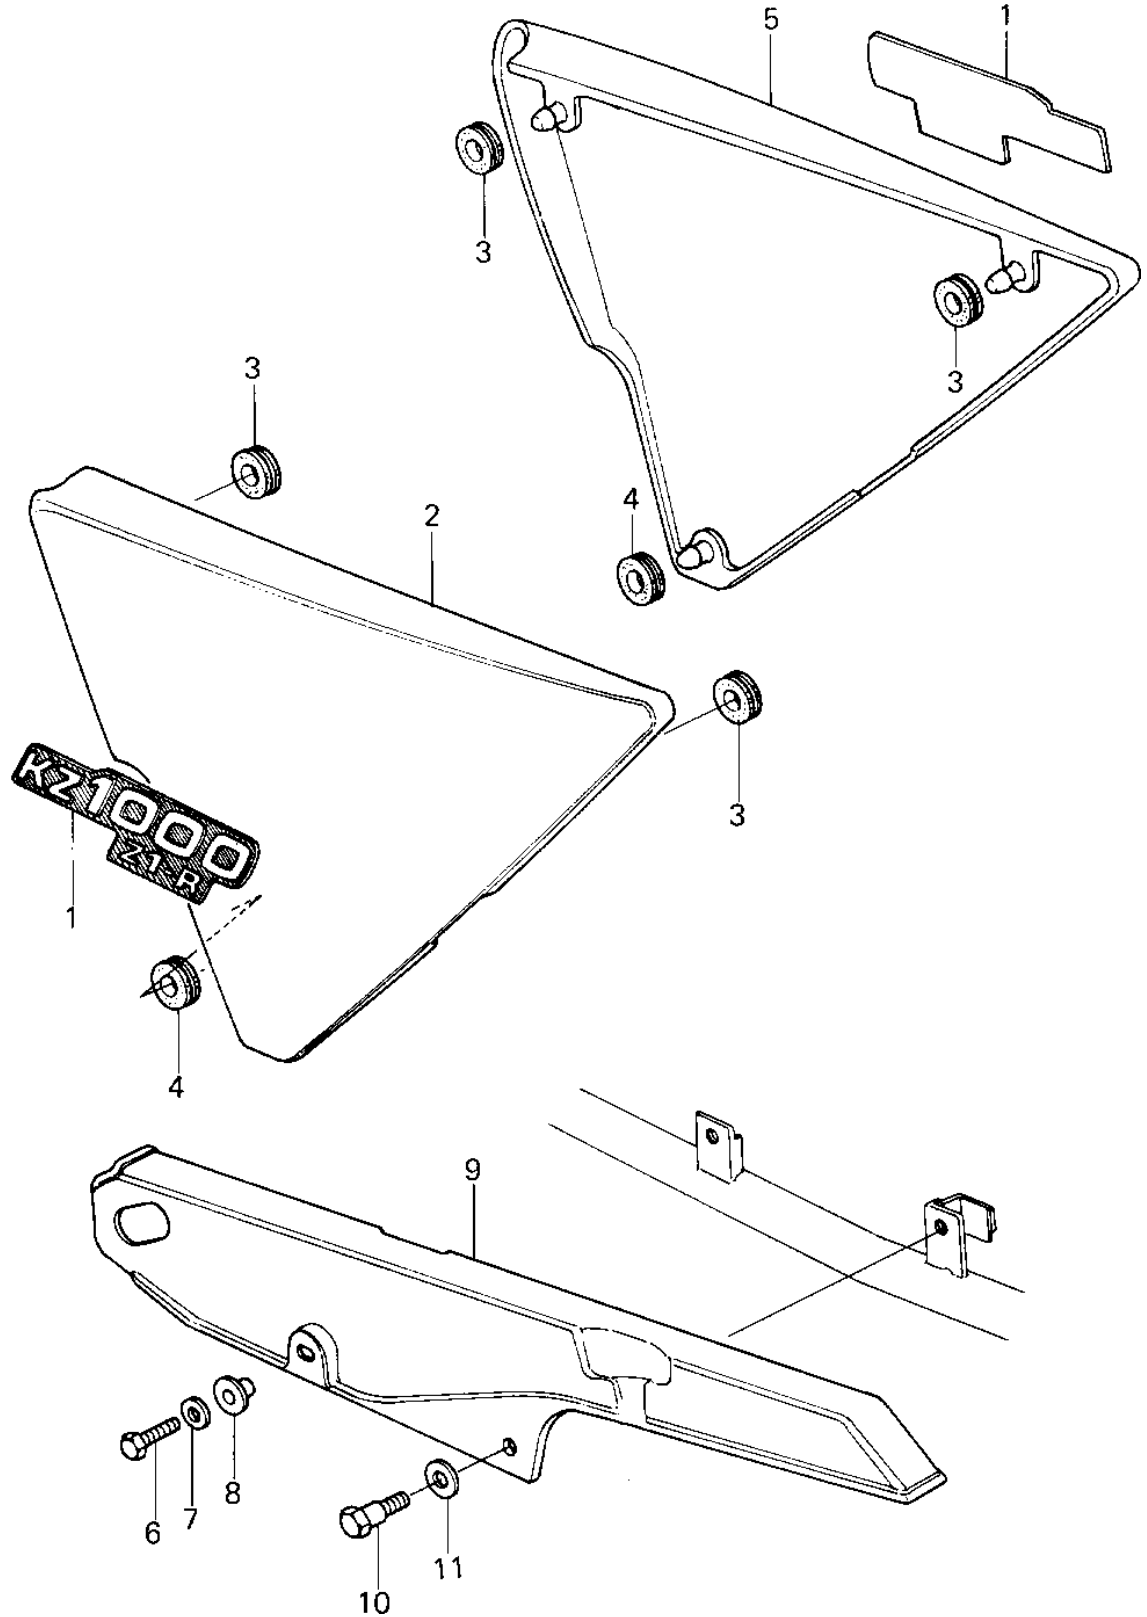

1978 Z1R PARTS DIAGRAM

SIDE COVERS/CHAIN COVER ('78 D1)

1978 Z1R PARTS LIST

SIDE COVERS/CHAIN COVER ('78 D1)

ITEM NAME	PART NUMBER	QUANTITY
EMBLEM,SIDE COVER (Ref # 1)	56018-1020	2
COVER-SIDE,LH,SILVER (Ref # 2)	36001-1038-7W	1
GROMMET (Ref # 3)	92071-056	4
GROMMET,SIDE COVER (Ref # 4)	92071-064	2
COVER,R.H SIDE,M.S.S (Ref # 5)	36001-1018-7W	1
BOLT HEX HEAD 6X18 (Ref # 6)	110N0618	1
WASHER 6.5X20X1.6T (Ref # 7)	92022-125	1
COLLAR (Ref # 8)	92027-260	1
CASE-CHAIN (Ref # 9)	36014-1004	1
BOLT,HEAX HEAD,6X14 (Ref # 10)	92001-115	1
WASHER,8.5X20X1.6 (Ref # 11)	92022-1561	1