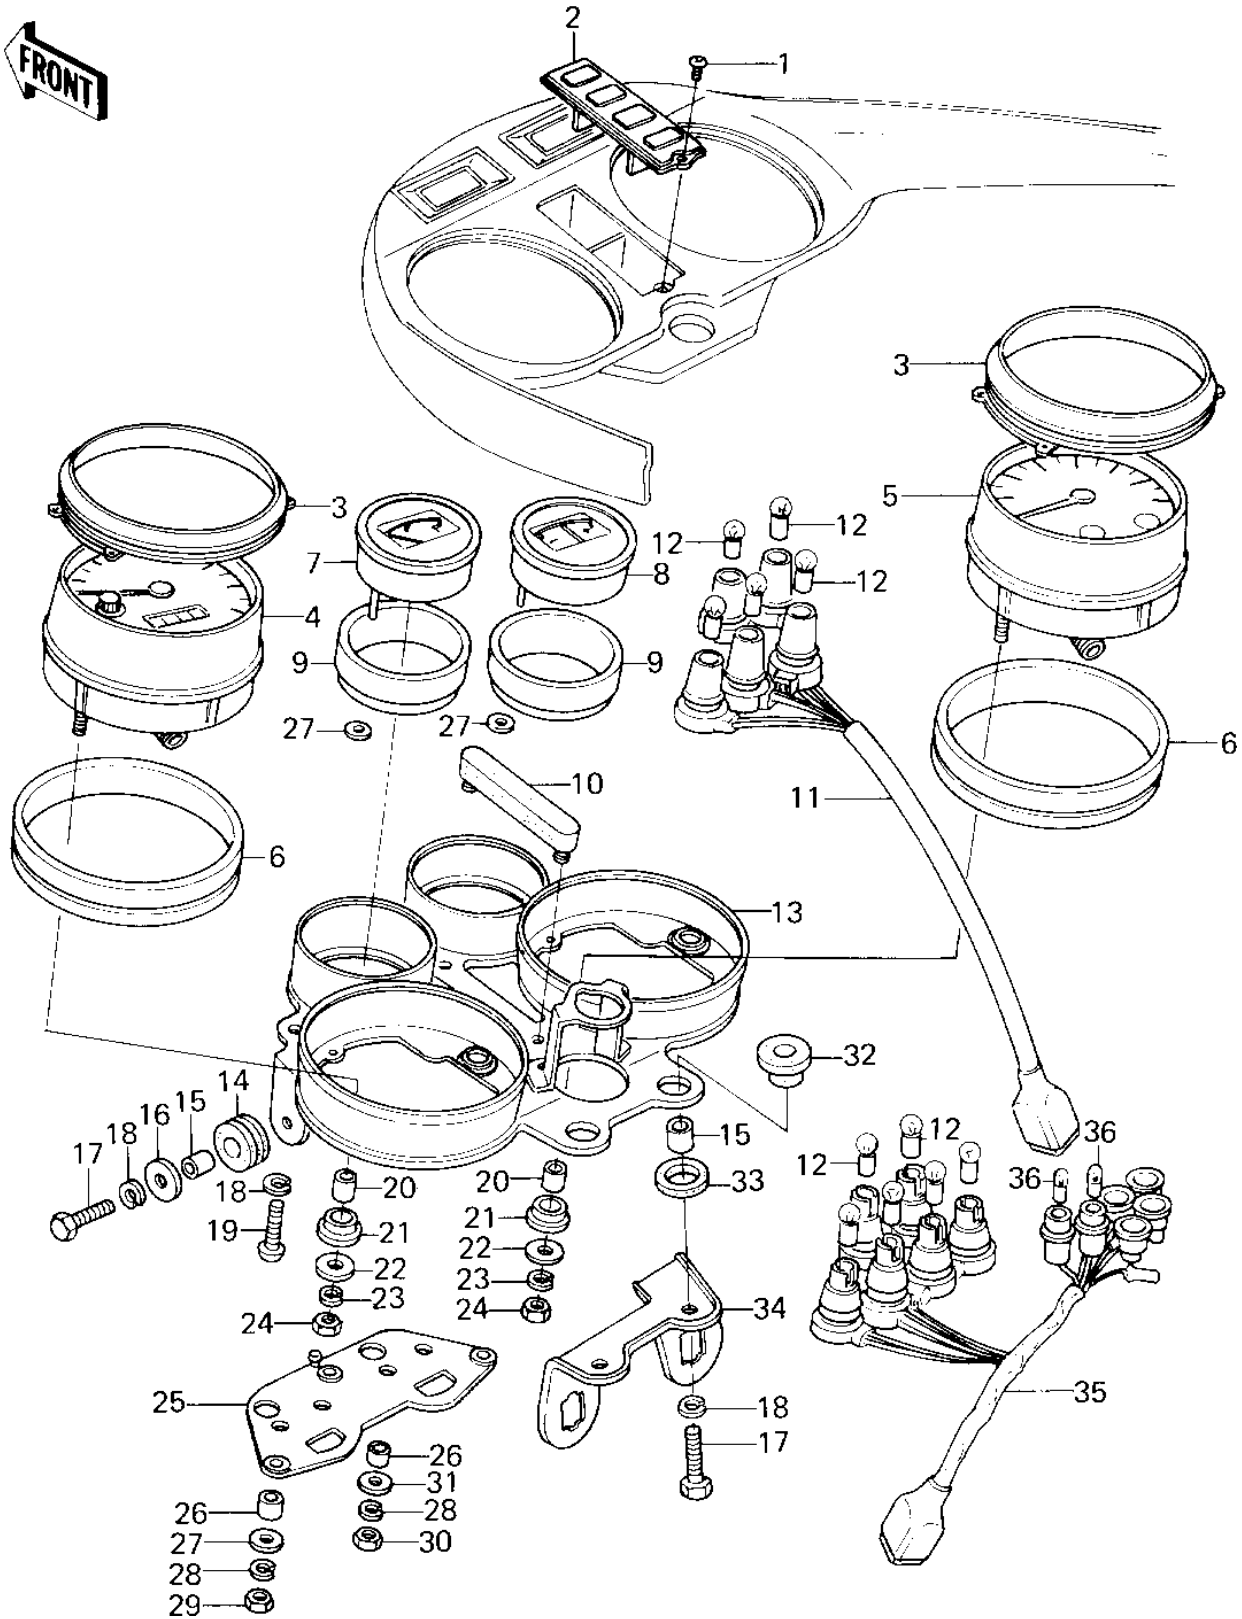

# 1978 Z1R PARTS DIAGRAM

METERS (78 D1)

# 1978 Z1R PARTS LIST

METERS ('78 D1)

ITEM NAME	PART NUMBER	QUANTITY
SCREW,TAPPING,3X12,B (Ref # 1)	92009-1028	1
COVER,METER INDICATE (Ref # 2)	25023-1004	1
DAMPER RUBBER,METER (Ref # 3)	92075-1049	2
SPEEDOMETER ASSY,MPH (Ref # 4)	25005-1022	1
SPEEDOMETER ASSY,KPH (Canada) (Ref # 4)	25005-1023	1
TACHOMETER ASSY (Ref # 5)	25015-1014	1
DAMPER RUBBER,METER (Ref # 6)	92075-1050	2
METER,FUEL GAUGE (Ref # 7)	28011-1001	1
METER,AMMETER (Ref # 8)	28011-1002	1
DAMPER RUBBER,METER (Ref # 9)	92075-1051	2
DAMPER RUBBER,METER (Ref # 10)	92075-1053	1
SOCKET ASY,METR INDI (Ref # 11)	23008-1021	1
BULB 12V 3W (Ref # 12)	92069-018	11
BRACKET,METER (Ref # 13)	25008-1008	1
DAMPER RUBBER (Ref # 14)	92075-1035	2
COLLAR 6.8X10X14.5 (Ref # 15)	92027-156	4
WASHER,PLAIN,7MM (Ref # 16)	92022-228	2
BOLT-UPSET (Ref # 17)	112G0625	4
WASHER SPRING 6MM (Ref # 18)	461F0600	6
SCREW PAN HEAD 6X12 (Ref # 19)	220B0612	2
COLLAR,METER (Ref # 20)	92027-211	4
RUBBER,METER (Ref # 21)	92075-172	4
WASHER,PLAIN,5MM (Ref # 22)	92022-241	4
WASHER SPRING 5MM (Ref # 23)	461F0500	4
NUT 5MM (Ref # 24)	312B0500	4
DAMPER RUBBER,METER (Ref # 25)	92075-1052	1
COLLAR (Ref # 26)	92027-1075	7
WASHER,PLAIN (Ref # 27)	92022-1052	7
WASHER SPRING 4MM (Ref # 28)	461F0400	7

# 1978 Z1R PARTS LIST

METERS ('78 D1)

ITEM NAME	PART NUMBER	QUANTITY
NUT,4MM (Ref # 29)	311B0400	3
NUT,4MM (Ref # 30)	311B0400	4
WASHER,PLAIN (Ref # 31)	92022-1051	4
DAMPER RUBBER (Ref # 32)	92075-1036	2
DAMPER RUBBER (Ref # 33)	92075-1037	2
BRACKET (Ref # 34)	11034-1149	1
SOCKET ASSY,METER (Ref # 35)	23008-1020	1
BULB,12V2W (Ref # 36)	92069-1003	2