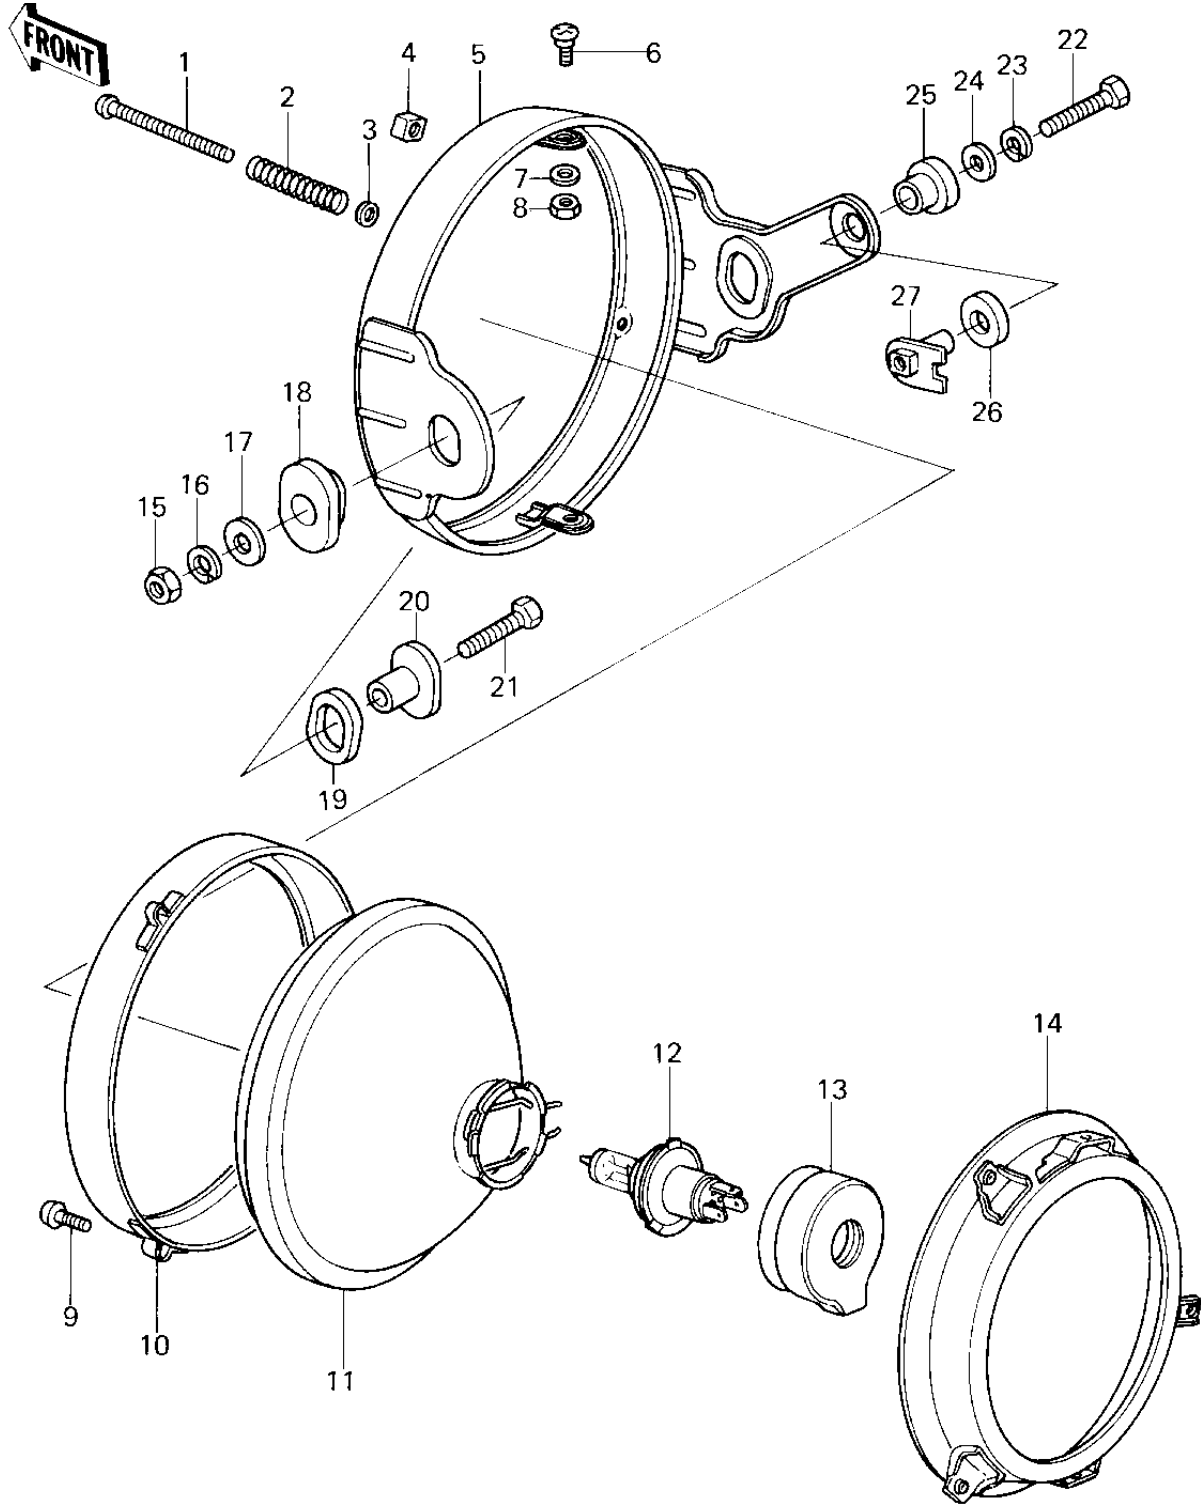

1978 Z1R PARTS DIAGRAM

HEADLIGHT ('78 D1)

1978 Z1R PARTS LIST

HEADLIGHT ('78 D1)

ITEM NAME	PART NUMBER	QUANTITY
SCREW,FOCUS ADJU.4X5 (Ref # 1)	92009-1033	1
SPRING FOCUS ADJUST (Ref # 2)	23014-005	1
WASHER (Ref # 3)	23021-004	1
NUT,4MM (Ref # 4)	23020-018	1
RIM,HEAD LAMP (Ref # 5)	23006-1003	1
SCREW-PAN HEAD,5X12 (Ref # 6)	23019-023	2
WASHER-PLAIN,5MM (Ref # 7)	23021-012	2
NUT,HEAD LAMP RIM FI (Ref # 8)	23020-023	2
SCREW PAN HEAD 3X12 (Ref # 9)	220B0312	2
RING,HEAD LAMP MOUNT (Ref # 10)	23072-001	1
LENS UNIT,HEAD LAMP (Ref # 11)	23007-1009	1
BULB,12V-60/55W (Ref # 12)	92069-1002	1
DUST COVER (Ref # 13)	49016-1016	1
RING,HEAD LAMP MOUNT (Ref # 14)	23074-001	1
NUT 10MM (Ref # 15)	315B1000	2
WASHER SPRING 10MM (Ref # 16)	461F1000	2
WASHER PLAIN 10MM (Ref # 17)	411B1000	2
DAMPER RUBBER (Ref # 18)	23066-022	2
DAMPER RUBBER (Ref # 19)	23066-021	2
COLLAR,HEAD LIGHT (Ref # 20)	23052-011	2
BOLT-SMALL-FINE,10X4 (Ref # 21)	113G1045	2
BOLT 6X35 (Ref # 22)	110R0635	1
WASHER SPRING 6MM (Ref # 23)	461F0600	1
WASHER PLAIN 6MM (Ref # 24)	411B0600	1
DAMPER,TAIL LAMP (Ref # 25)	92075-1004	1
DAMPER RUBBER,SIGNAL (Ref # 26)	92075-310	1
NUT,HEAD LAMP FITTIN (Ref # 27)	92015-1024	1