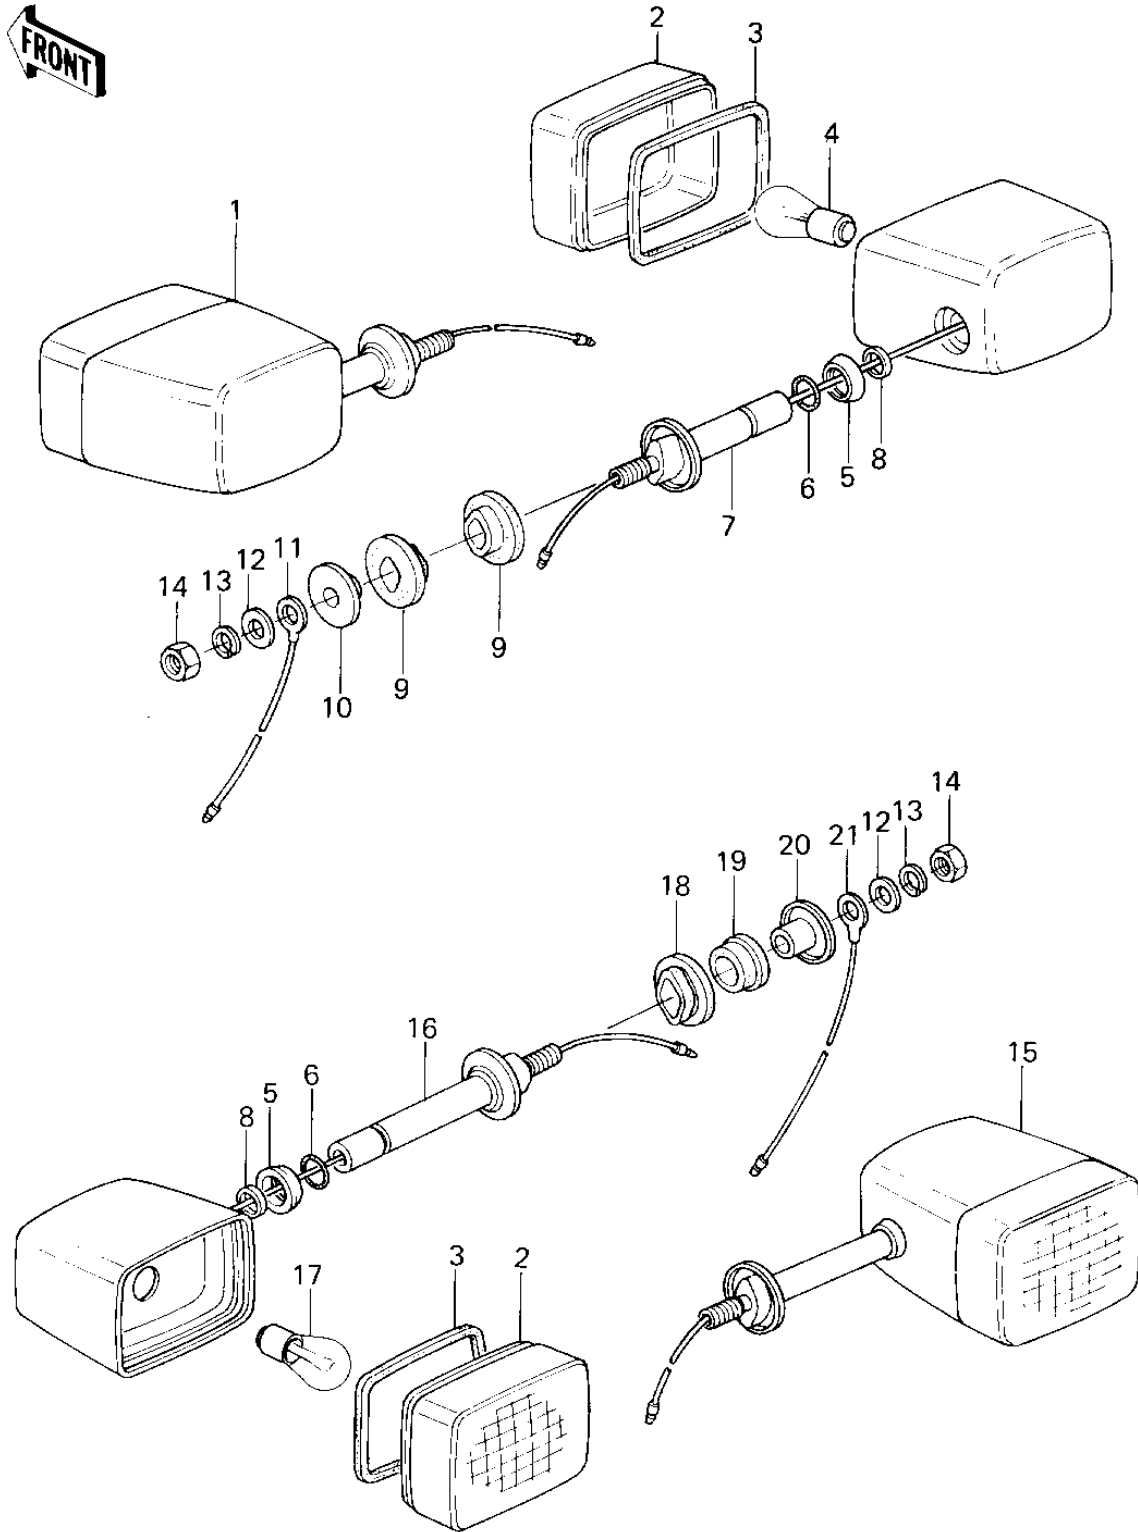

1978 Z1R PARTS DIAGRAM

TURN SIGNALS (78 D1)

1978 Z1R PARTS LIST

TURN SIGNALS ('78 D1)

ITEM NAME	PART NUMBER	QUANTITY
LAMP ASSY,FR TURN SI (Ref # 1)	23037-1030	2
LENS,TURN SIGNAL (Ref # 2)	23048-1009	4
GASKET,TURN SIG LAMP (Ref # 3)	11009-1034	4
BULB,12V 23/8W (Ref # 4)	92069-060	2
RING (Ref # 5)	43058-1002	4
"O" RING,12MM (Ref # 6)	670B2012	4
BRACKET,TRN SIG FRON (Ref # 7)	23051-1010	2
GASKET,SIGNAL LAMP (Ref # 8)	11009-1048	4
DAMPER,TURN SIG FITT (Ref # 9)	92075-1014	4
COLLAR (Ref # 10)	92027-1059	2
LEAD WIRE,SIGNAL LAM (Ref # 11)	26011-063	2
WASHER,PLAIN (Ref # 12)	92022-239	4
WASHER SPRING 10MM (Ref # 13)	461F1000	4
NUT 10MM (Ref # 14)	315B1000	4
LAMP ASSY,RR TURN SI (Ref # 15)	23037-1031	2
BRACKET,TRN SIG REAR (Ref # 16)	23051-1011	2
BULB 12V 32CP (Ref # 17)	92069-055	2
DAMPER RUBBER (Ref # 18)	92075-128	2
DAMPER RUBBER,SIG LM (Ref # 19)	92075-158	2
COLLAR (Ref # 20)	92027-147	2
WIRE,LEAD (Ref # 21)	26011-095	2