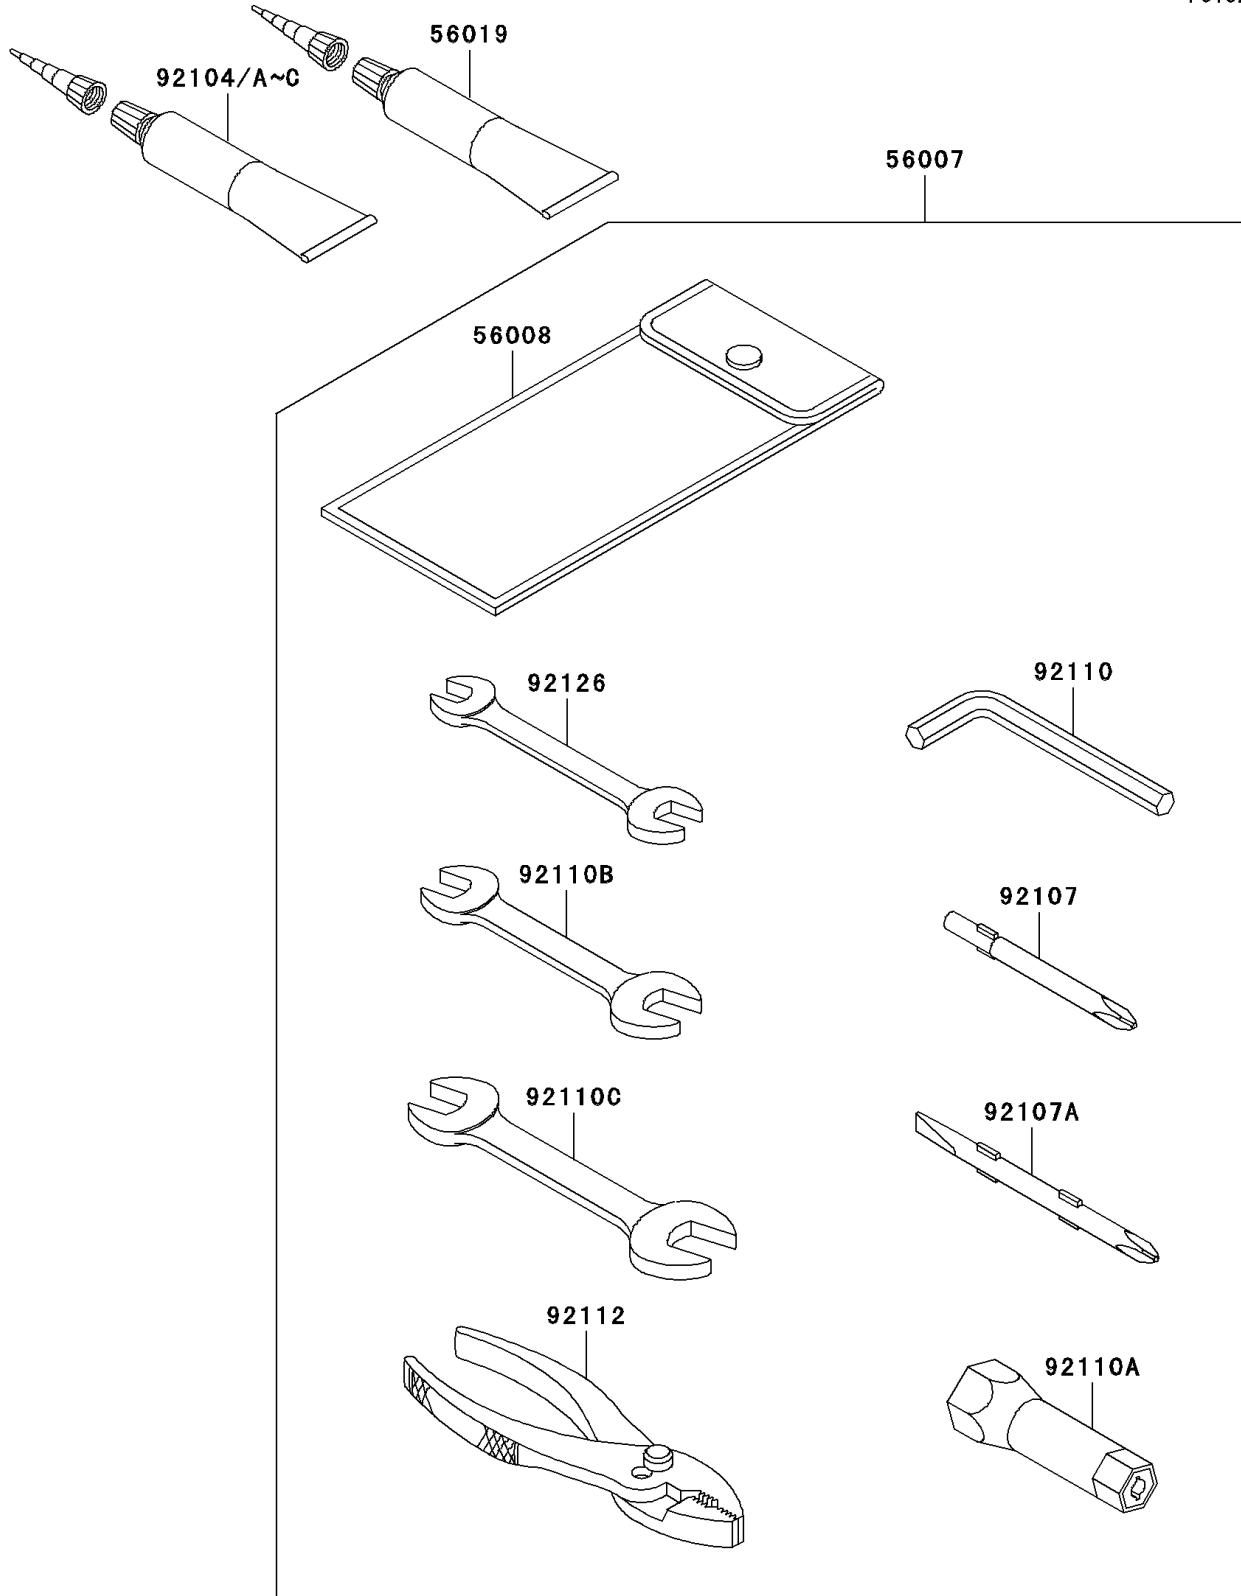

2011 JET SKI® 800 SX-R™ PARTS DIAGRAM

Owner's Tools

F3182

2011 JET SKI® 800 SX-R™ PARTS LIST

Owner's Tools

ITEM NAME	PART NUMBER	QUANTITY
TOOL-KIT (Ref # 56007)	56007-3711	1
BAG,TOOL (Ref # 56008)	56008-006	1
GASKET-LIQUID,TB1211,WHITE (Ref # 56019)	56019-120	1
GASKET-LIQUID,TB1105B,SILVER (Ref # 92104)	92104-002	AR
GASKET-LIQUID,TB1105,BLACK (Ref # 92104A)	92104-1003	1
GASKET-LIQUID,TB1215,GRAY (Ref # 92104B)	92104-1065	1
GASKET-LIQUID,TB1521,BROWN (Ref # 92104C)	92104-3701	1
TOOL-DRIVER,#3PHILLIPS (Ref # 92107)	92107-005	1
TOOL-DRIVER,#2PHILLIPS&SLOT (Ref # 92107A)	92107-1051	1
TOOL-WRENCH,ALLEN,5MM (Ref # 92110)	92110-1015	1
TOOL-WRENCH,BOX,21MM (Ref # 92110A)	92110-1113	1
TOOL-WRENCH,OPEN END,10X12 (Ref # 92110B)	92110-1152	1
TOOL-WRENCH,OPEN END,14X17 (Ref # 92110C)	92110-1153	1
TOOL-PLIERS (Ref # 92112)	92112-1001	1
TOOL-WRENCH,OPEN END,8X10 (Ref # 92126)	92126-004	1