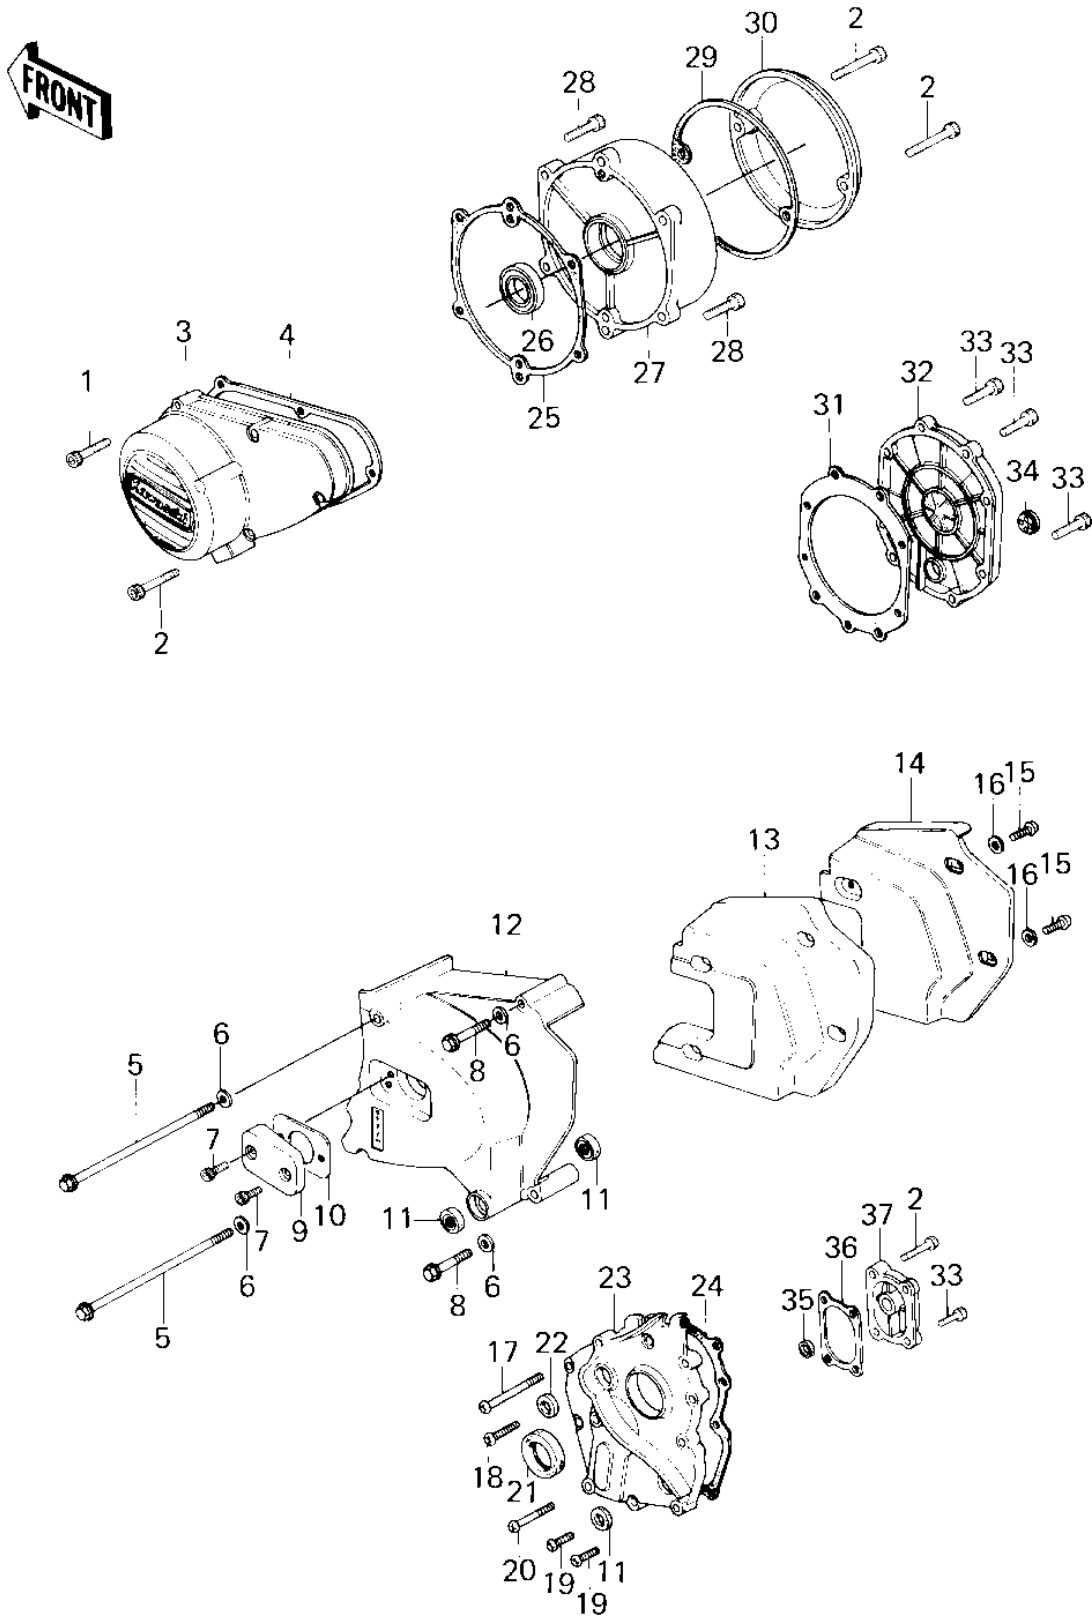

1980 Z1R PARTS DIAGRAM

ENGINE COVERS ('80 D3)

1980 Z1R PARTS LIST

ENGINE COVERS ('80 D3)

ITEM NAME	PART NUMBER	QUANTITY
BOLT,SOCKET,6X30 (Ref # 1)	120P0630	6
BOLT,SOCKET,6X40 (Ref # 2)	120P0640	6
COVER,GENERATOR (Ref # 3)	14031-1015	1
GASKET,GENERATOR COV (Ref # 4)	11060-1075	1
BOLT-UPSET,6X125 (Ref # 5)	112G06125	2
WASHER PLAIN 6MM (Ref # 6)	410B0600	4
BOLT,SOCKET,6X16 (Ref # 7)	120P0616	2
BOLT,6X70 (Ref # 8)	110G0670	2
COVER,CLUTCH ADJUSTI (Ref # 9)	14025-1038	1
GASKET,CLUTCH ADJ CO (Ref # 10)	11009-1126	1
OIL SEAL SB12205 (Ref # 11)	92049-004	3
COVER,FRONT CHAIN (Ref # 12)	14026-1017	1
ARRESTER,SOUND (Ref # 13)	92075-1064	1
COVER,SOUND ARRESTER (Ref # 14)	14025-1044	1
SCREW PAN HEAD 6X12 (Ref # 15)	220B0612	4
WASHER PLAIN 6MM (Ref # 16)	410B0600	4
SCREW PAN HEAD 6X60 (Ref # 17)	220B0660	1
SCREW PAN HEAD 6X28 (Ref # 18)	220B0628	1
SCREW PAN HEAD 6X22 (Ref # 19)	220B0622	6
SCREW PAN HEAD 6X40 (Ref # 20)	220B0640	2
OIL SEAL SC325210 (Ref # 21)	92050-024	1
OIL SEAL,TC7187 (Ref # 22)	92050-048	1
COVER,TRANSMISSION (Ref # 23)	14025-5028	1
GASKET,TRANSMISSION (Ref # 24)	11060-1069	1
GASKET,RH ENGINE COV (Ref # 25)	11060-1071	1
OIL SEAL,S25407R (Ref # 26)	92050-047	1
COVER,R.H ENGINE (Ref # 27)	14032-083	1
BOLT,SOCKET,6X22 (Ref # 28)	120P0622	6
GASKET,POINT CAP (Ref # 29)	14050-006	1

1980 Z1R PARTS LIST

ENGINE COVERS ('80 D3)

ITEM NAME	PART NUMBER	QUANTITY
COVER,CENTACK BREAKE (Ref # 30)	14025-1037	1
GASKET,CLUTCH (Ref # 31)	14046-024	1
COVER,CLUTCH (Ref # 32)	14032-1006	1
BOLT,6X25 (Ref # 33)	120P0625	11
GAUGE,OIL LEVEL (Ref # 34)	52015-004	1
OIL SEAL,SC22325 (Ref # 35)	92049-1048	1
GASKET,KICK COVER (Ref # 36)	14046-025	1
COVER,KICKSTARTER, (Ref # 37)	14032-075-21	1