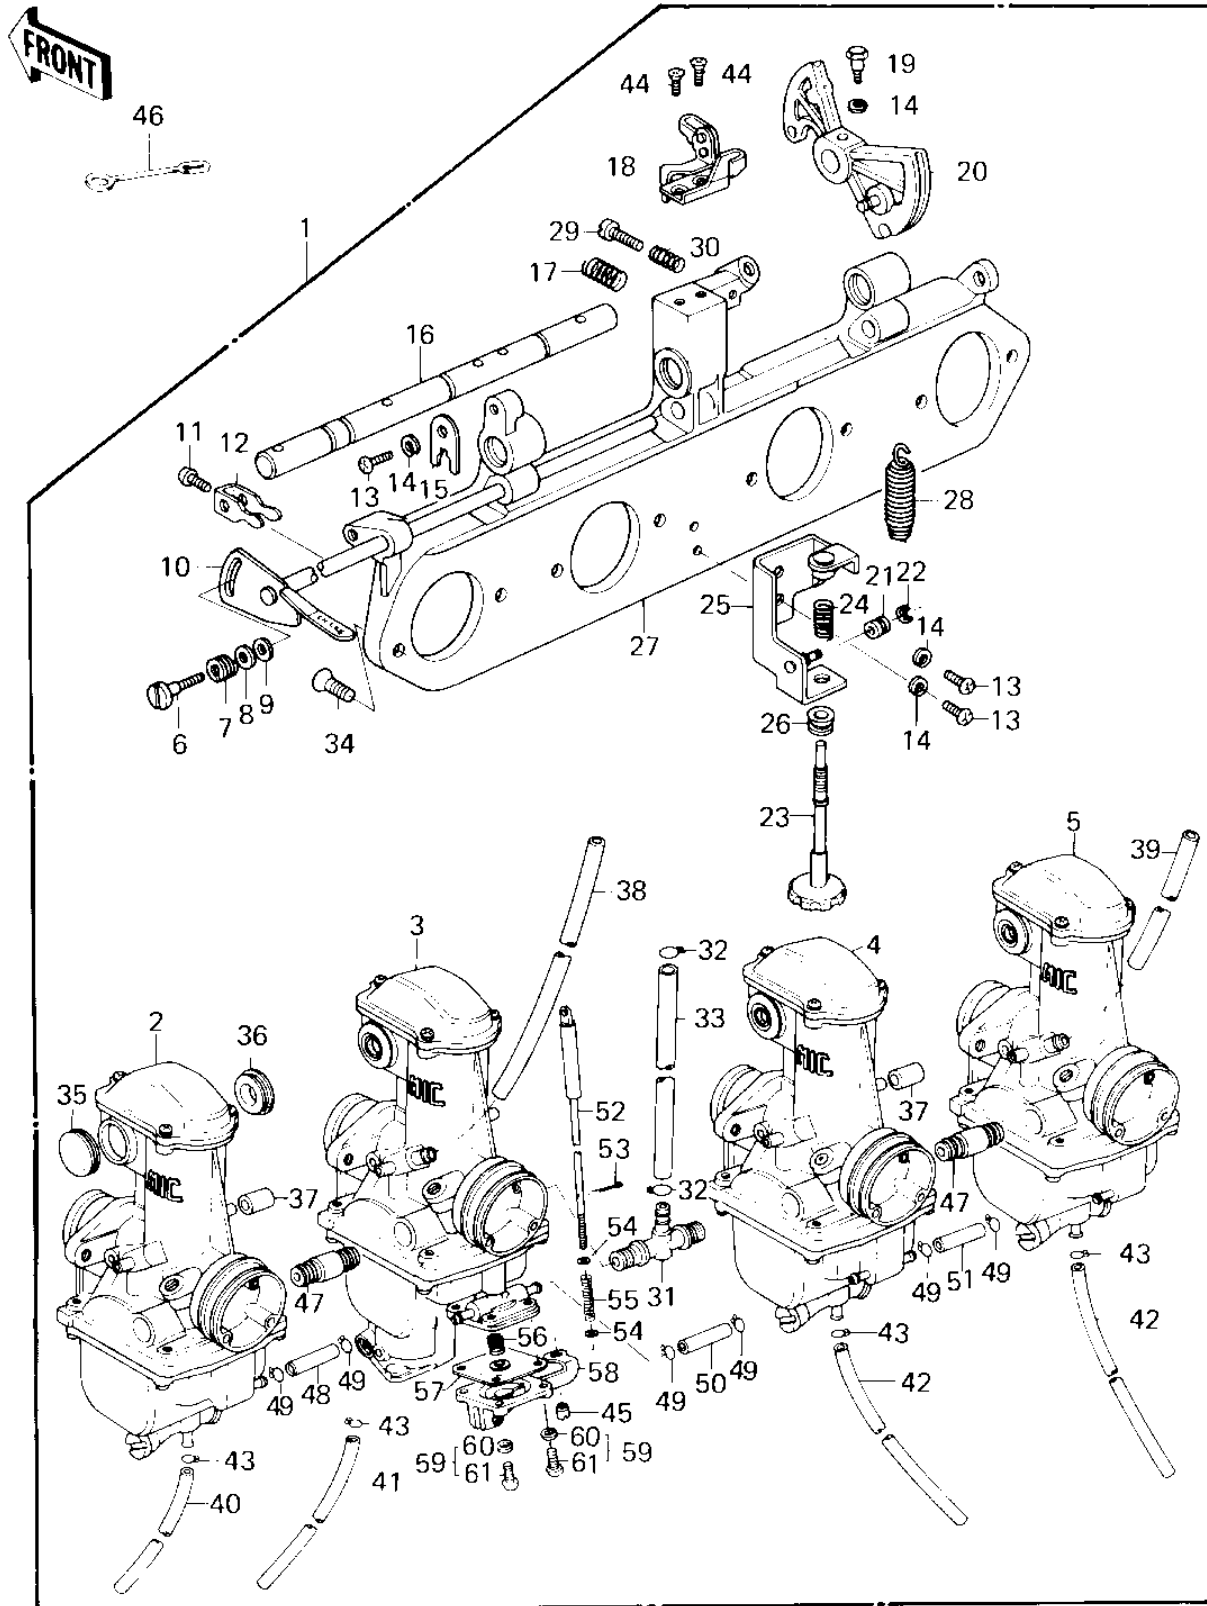

1980 Z1R PARTS DIAGRAM

CARBURETOR ASSY (USA) ('80 D3)